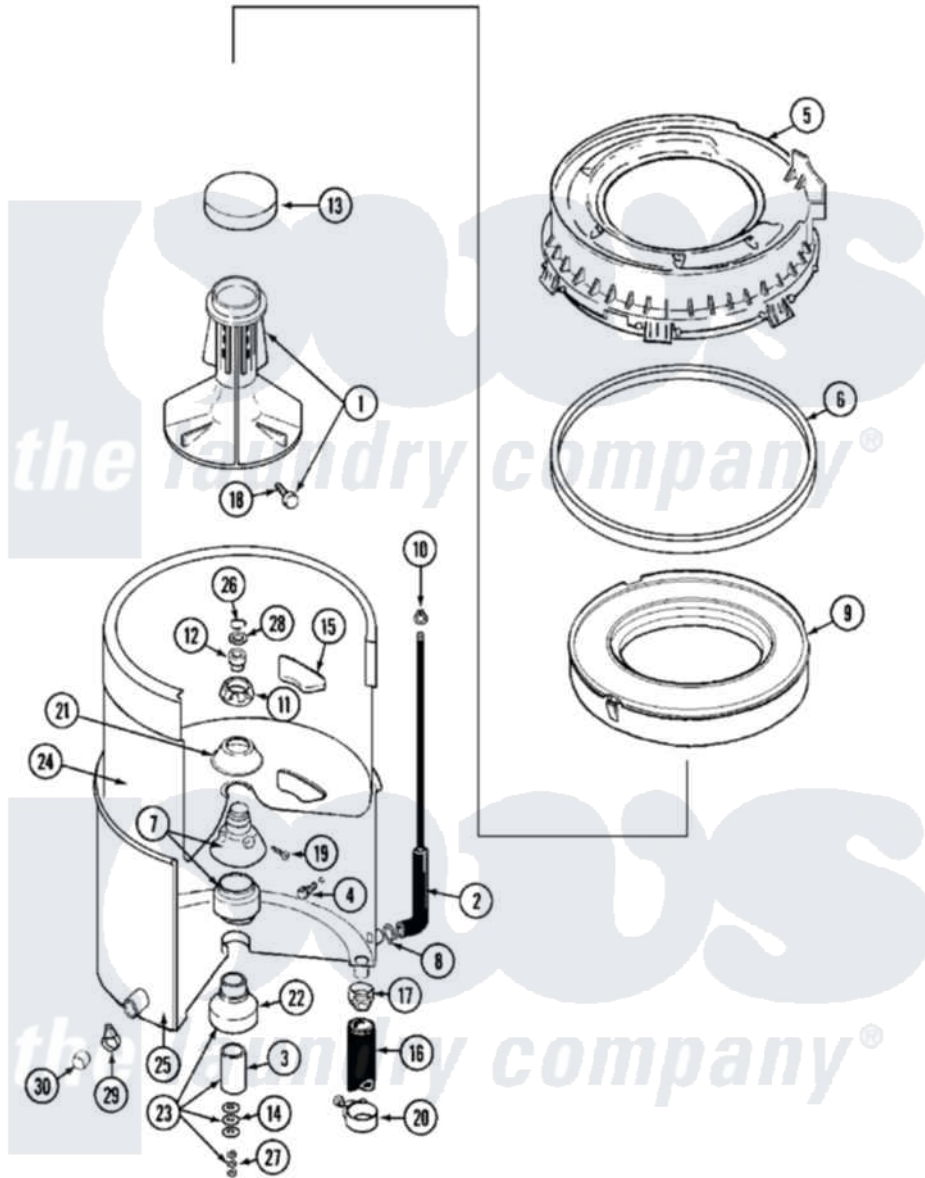

Maytag MAT11PDAAW 05 - TUB

Maytag [Residential Maytag MAT11PDAAW Washer Parts](#) Parts Diagram 05 - TUB
 Click on the part number to view part

Item	Original Part Number	Replaced By	Status	Part Description
001	207228			Agitator W/Lock Screw
002	212942	22001619		Tube, Water Level Switch
003	211130			Bearing Liner, Tub Bearing
004	200744	W10175939		Bolt
"	205254	W10175938		Bolt
005	22001299			Tub Cover And Gasket Assembly
"	22001606	12001270		Kit, Injector Acc.
006	Y22001201	22001007		Gasket, Cover To Tub
007	204012	6-2095720		Mounting S
008	211641			Clamp, 1-1/16"
009	22001142			Ring, Balance
010	410296	596669		Clamp, Manifold
011	211047	6-2110472		Nut- Clamp
012	Y0A4298	6-0A57420		Seal- Agitator
013	216251			Cap, Agitator
014	211100			Washer, Outer Tub

015	215980		Plug, Filter Hole
016	213045		Hose, Outer Tub Part Not Used
017	201011	285655	Clamp, Hose
018	206478	Not Available	SCREW & WASHER FOR AGITATOR
019	211618	22001423	Set Screw, Mounting Stem
020	202574	3367052	Clamp, Hose
021	211210		Washer, Clamping Nut
022	200824	6-2040130	Tub Bearin
023	204013	6-2040130	Tub Bearin
024	22001139		Tub, Inner
025	22001114	Not Available	TUB, OUTER (EX. LARGE)
026	Y015667		Retaining Ring
027	Y054867		Washer, Lock
028	Y015666		Washer, Retaining -
029	214739	596669	Clamp, Manifold
030	214725		Cap For Spout-Outer Tub