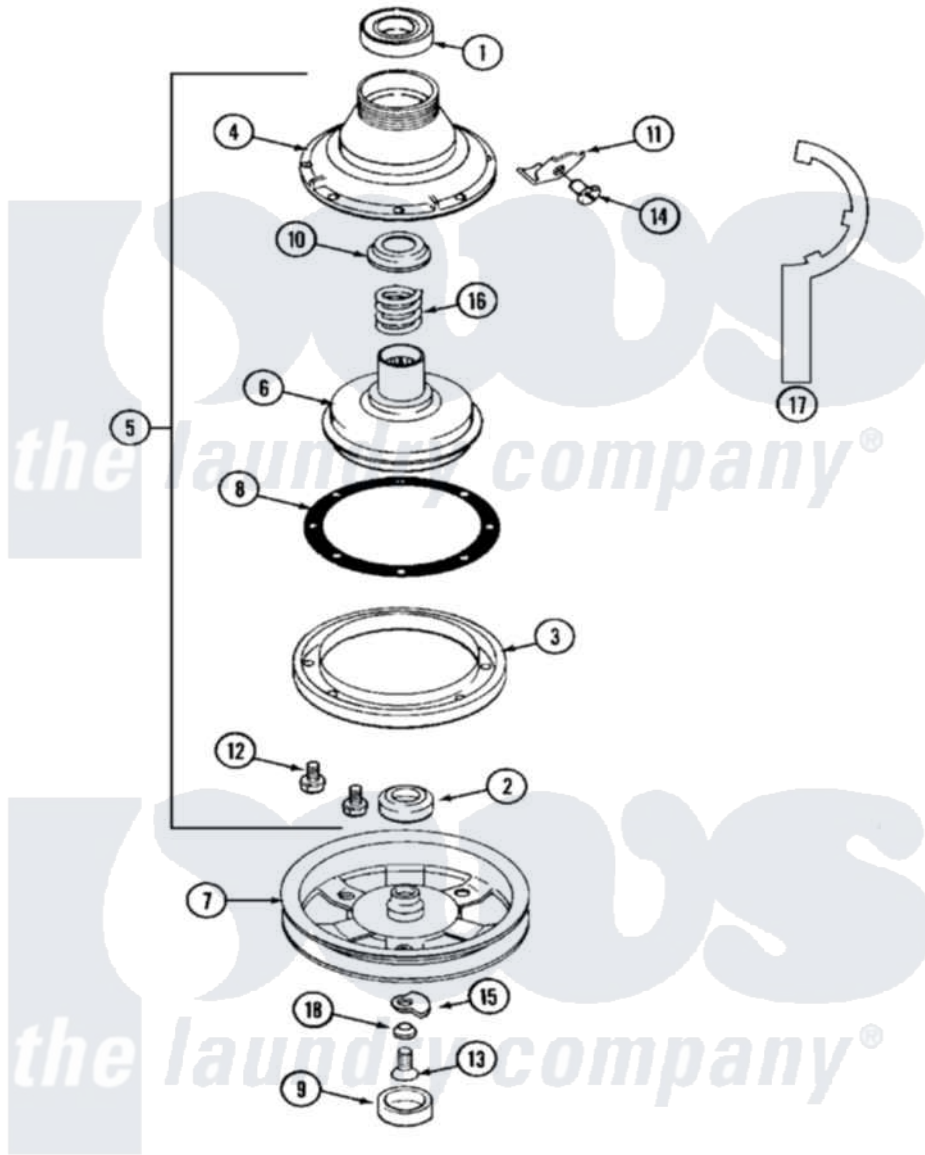

Maytag MAT11PDAAW 08 - CLUTCH, BRAKE & BELTS

Maytag Residential Maytag MAT11PDAAW Washer Parts Parts Diagram 08 - CLUTCH, BRAKE & BELTS
 Click on the part number to view part

Item	Original Part Number	Replaced By	Status	Part Description
001	Y200720	22003441		Bearing, Rear
002	200835			Bearing, Brake Rotor
003	211043	6-2011900		Brake Asse
004	211045	6-2011900		Brake Asse
005	201190	6-2011900		Brake Asse
006	201126	6-2011900		Brake Asse
007	211059	6-2301530		Pulley
008	211042	6-2011900		Brake Asse
009	NLA		Not Available	CAP, OIL RETAINER
010	211039	6-2011900		Brake Asse
011	213325			Clip, Retaining
012	211000			SCREW, BRAKE DRUM (HEX HEAD)
013	211375	681582		Screw
014	213326			Bolt, Sems Retaining Clip
015	211089			Lug, Stop Pulley
016	211041	6-2011900		Brake Asse

017 Y038315

[038315](#)

Tool

018 211090

[22003555](#)

Washer, Stop Lug