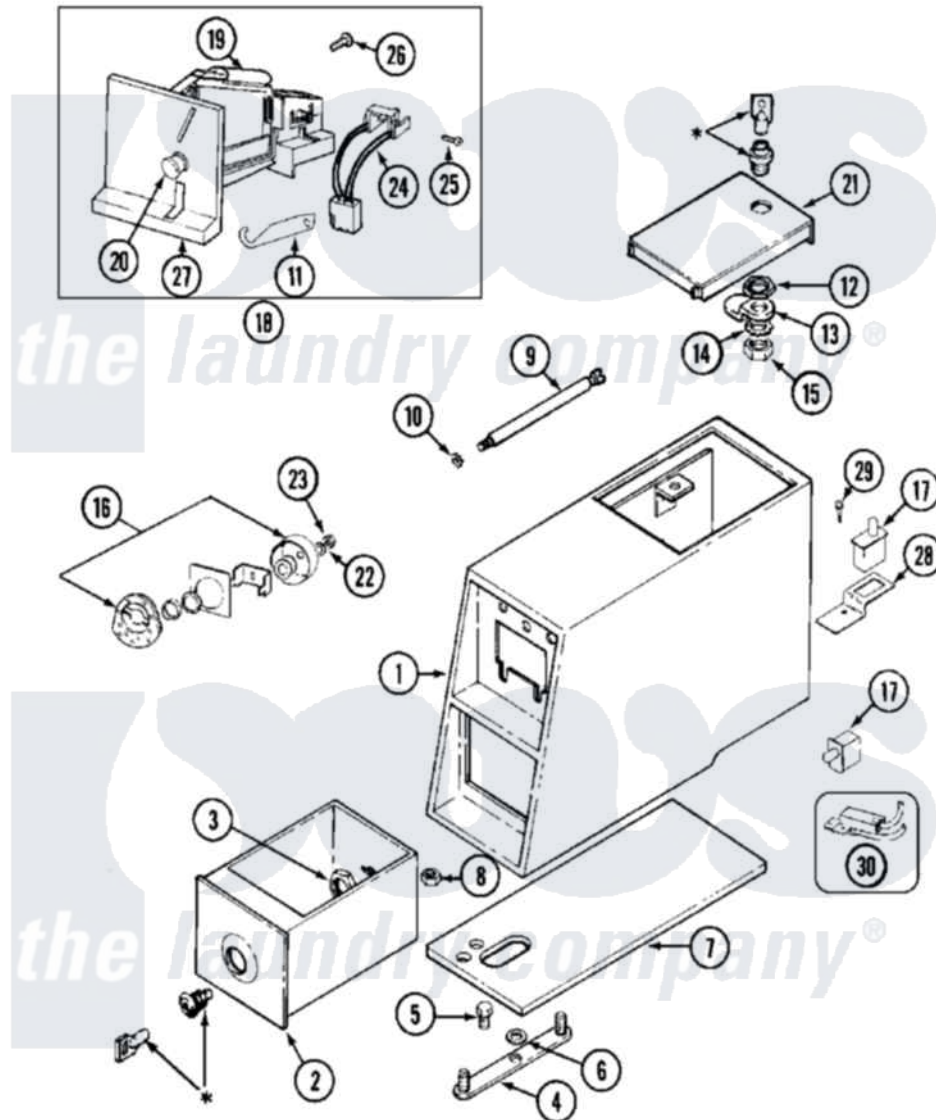

Maytag MAT11PDAAW 09 - CONTROL CNTR (SERIAL SUFFIX KB & AFTER)

***CONTACT YOUR COMMERCIAL LAUNDRY DISTRIBUTOR**

Maytag [Residential Maytag MAT11PDAAW Washer Parts](#) Parts Diagram 09 - CONTROL CNTR (SERIAL SUFFIX KB & AFTER)

[Click on the part number to view part](#)

Item	Original Part Number	Replaced By	Status	Part Description
001	22001407			Case, Coin Slide
"	22001408			(ALM)
002	207912	208884		Coin Box K
"	207912L	208884		Coin Box K
003	212328	W10139762		Hex Nut, 3/4-27
004	NLA		Not Available	STRAP, MOUNTING
005	211294	90767		Screw, 8A X 3/8 HeX Washer Head Tapping
006	910309			Washer, Mounting Strap
007	214660			Gasket, Control Center
008	Y052740	62739		Nut, Lock
009	213035			Bolt, Locking
010	910181			Lockwasher, Terminal Block
011	216011			Spring, Return Button
012	212328	W10139762		Hex Nut, 3/4-27

013	213750	W10133266	Cam-Lock
014	22001354	W10177242	Hex-Nut 9/32 - 28
015	22001355		Nut, Lock Cam
016	NLA	Not Available	LOCK CAM ASSEMBLY
017	33001250		Switch, Vault And Service Door
018	207948		Coin Drop Assembly
"	NLA	Not Available	(CAN.)
019	207947		Rejector, Coin
"	207949		Rejector, Coin
020	216200		Face Plate Return Button
021	204216	Not Available	DOOR, ACCESS (WHT)
"	204216L		Door, Access
022	22001354	W10177242	Hex-Nut 9/32 - 28
023	216203		Lockwasher, Double "D"
"	22001355		Nut, Lock Cam
024	206799		Optic Switch Assembly
025	314665		Screw, Switch Assembly
026	216068		Screw, Coin Drop
027	216010	Y208306	Kit- Mtg C
028	22001404		Bracket, Service Switch
029	212276	W10116760	Screw
030	208045		Harness, Wire Sensor Switch To Circuit Brd