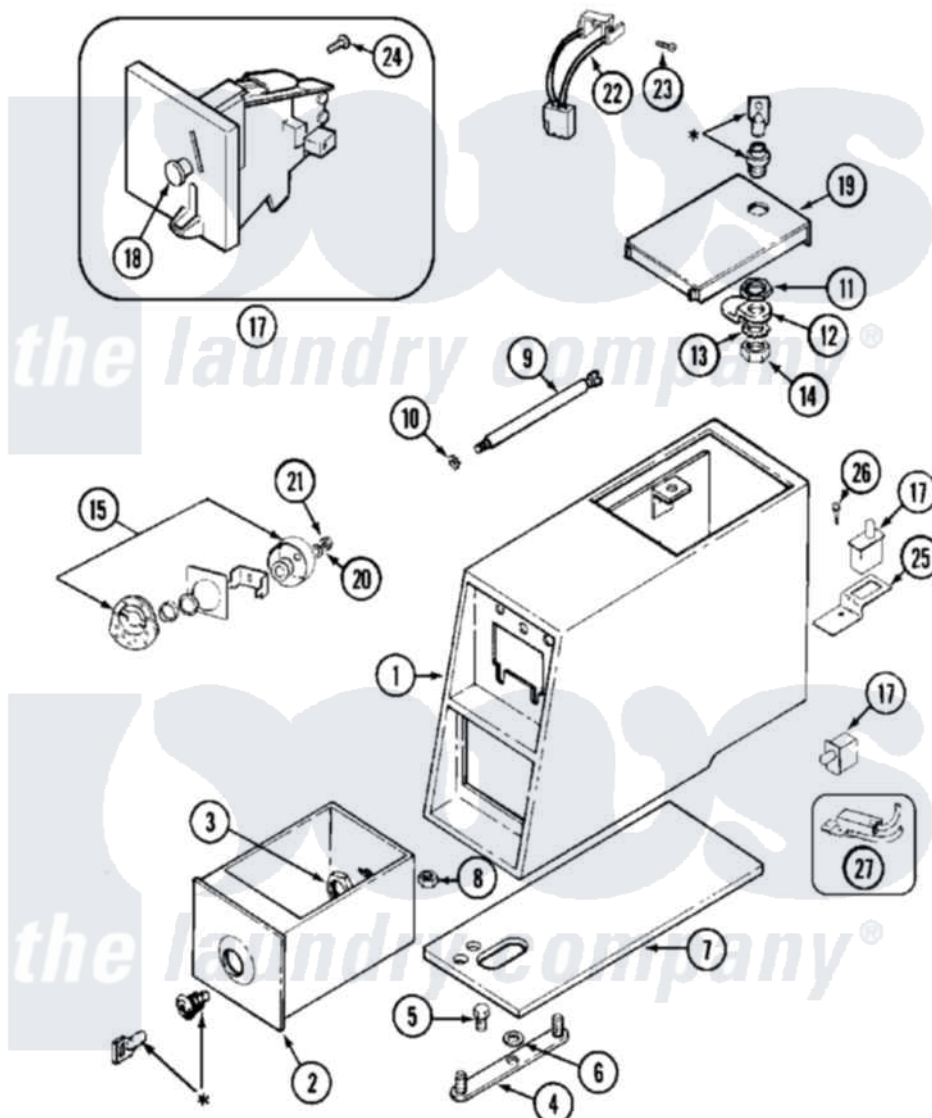

Maytag MAT11PDAAW 10 - CONTROL CNTR (SERIAL SUFFIX QB & AFTER)

* CONTACT YOUR COMMERCIAL LAUNDRY DISTRIBUTOR

Maytag [Residential Maytag MAT11PDAAW Washer Parts](#) Parts Diagram 10 - CONTROL CNTR (SERIAL SUFFIX QB & AFTER)

[Click on the part number to view part](#)

Item	Original Part Number	Replaced By	Status	Part Description
001	22001407			Case, Coin Slide
"	22001408			(ALM)
002	207912	208884		Coin Box K
"	207912L	208884		Coin Box K
003	212328	W10139762		Hex Nut, 3/4-27
004	NLA		Not Available	STRAP, MOUNTING
005	211294	90767		Screw, 8A X 3/8 HeX Washer Head Tapping
006	910309			Washer, Mounting Strap
007	214660			Gasket, Control Center
008	Y052740	62739		Nut, Lock
009	213035			Bolt, Locking
010	910181			Lockwasher, Terminal Block
011	212328	W10139762		Hex Nut, 3/4-27
012	213750	W10133266		Cam-Lock

013	22001354	W10177242	Hex-Nut 9/32 - 28
014	22001355		Nut, Lock Cam
015	NLA	Not Available	LOCK CAM ASSEMBLY
016	33001250		Switch, Vault And Service Door
"	912012	3400409	Screw
017	207948		Coin Drop Assembly
"	22002143	Not Available	FACEPLATE
"	NLA	Not Available	(CAN.)
018	216200		Face Plate Return Button
019	204216	Not Available	DOOR, ACCESS (WHT)
"	204216L		Door, Access
020	22001354	W10177242	Hex-Nut 9/32 - 28
021	216203		Lockwasher, Double "D"
"	22001355		Nut, Lock Cam
022	206799		Optic Switch Assembly
023	314665		Screw, Switch Assembly
024	216068		Screw, Coin Drop
025	22001404		Bracket, Service Switch
026	212276	W10116760	Screw
027	208045		Harness, Wire Sensor Switch To Circuit Brd