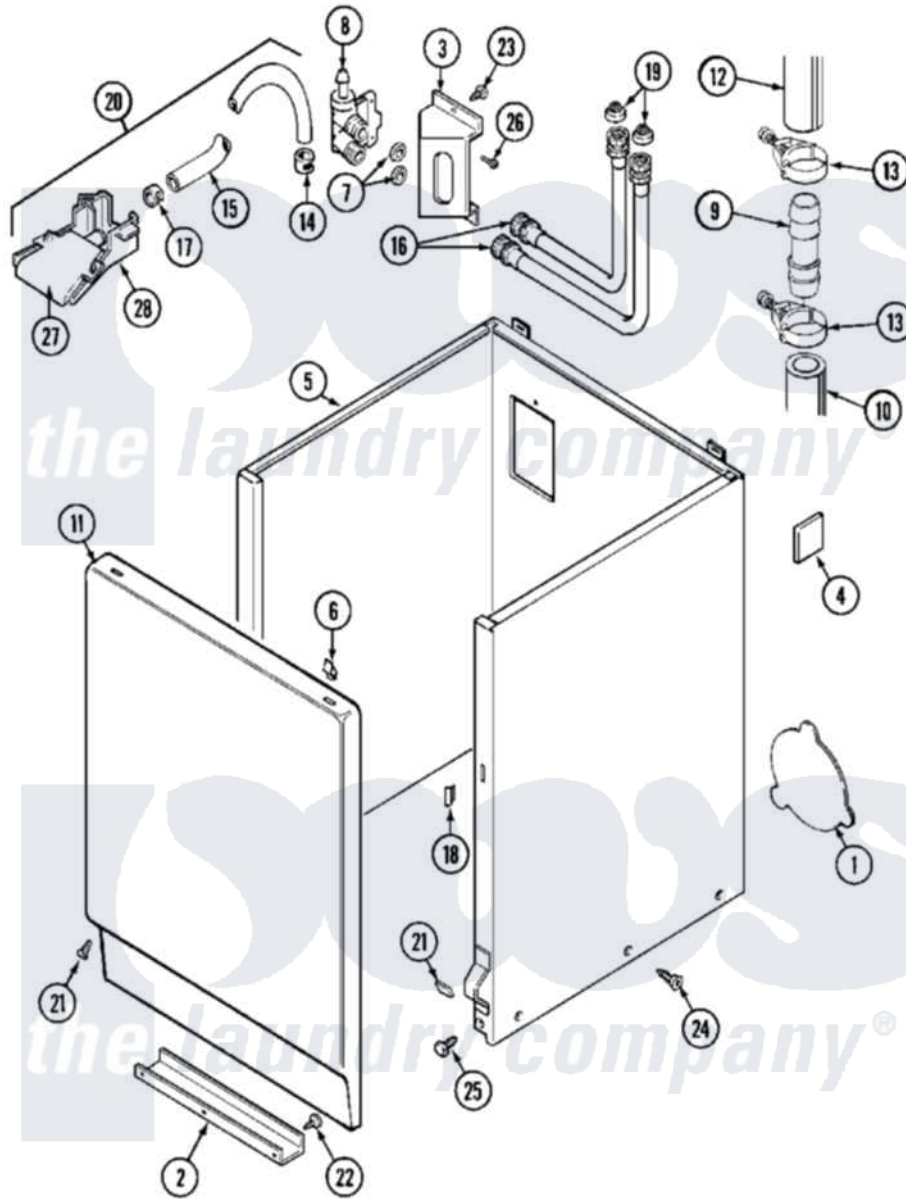

Maytag MAT11PDABL 04 - CABINET

Maytag [Residential Maytag MAT11PDABL Washer Parts](#) Parts Diagram 04 - CABINET
 Click on the part number to view part

Item	Original Part Number	Replaced By	Status	Part Description
001	211294	90767		Screw, 8A X 3/8 HeX Washer Head Tapping
"	212985	22002924		Plate, Access
"	NLA		Not Available	PLATE, ACCESS
002	213846			Guard, Belt
003	214812	22002361		Bracket, Water Valve
004	215058			Pad, Cabinet Bumper
005	NLA		Not Available	CABINET (WHT)
006	212982	22001650		Fastener, Spring
007	Y013783			Washer, Inlet Hose
008	205161	489503		Clamp
"	214337	96160		Screen
"	22001275			Valve, Water
"	22001604			Valve, Water 120V 60Hz
009	211111	16272		Connector, Straight
010	214768	211704		Hose, Drain
011	216078		Not Available	PANEL, FRONT (WHT)

"	216078L		Not Available	PANEL, FRONT (ALM) SUB
012	215057	211704		Hose, Drain
013	200461	285655		Clamp, Hose
014	216169	596669		Clamp, Manifold
015	22001190			Hose, Injector
"	22001608	22001954		Injector Hose And Clamp Kit
"	22001900			Preventer, Back Flow
016	205828	202860		Inlet Hose Assembly
017	216170	489503		Clamp
018	214376	22002331		Spacer, Front Panel
019	200961	12001413		Strainer And Washer Kit
020	22001304			Water Injector Assembly
021	204439			Screw And Fstner Assembly
022	211294	90767		Screw, 8A X 3/8 HeX Washer Head Tapping
023	212276	W10116760		Screw
024	213007			Xfor Cabinet See Cabinet, Back
025	213121	3400111		Screw, 12-14 X 5/8
"	213122	27001200		Screw
026	Y313561			Screw----NA
027	22001187			Injector
028	22001186			Injector