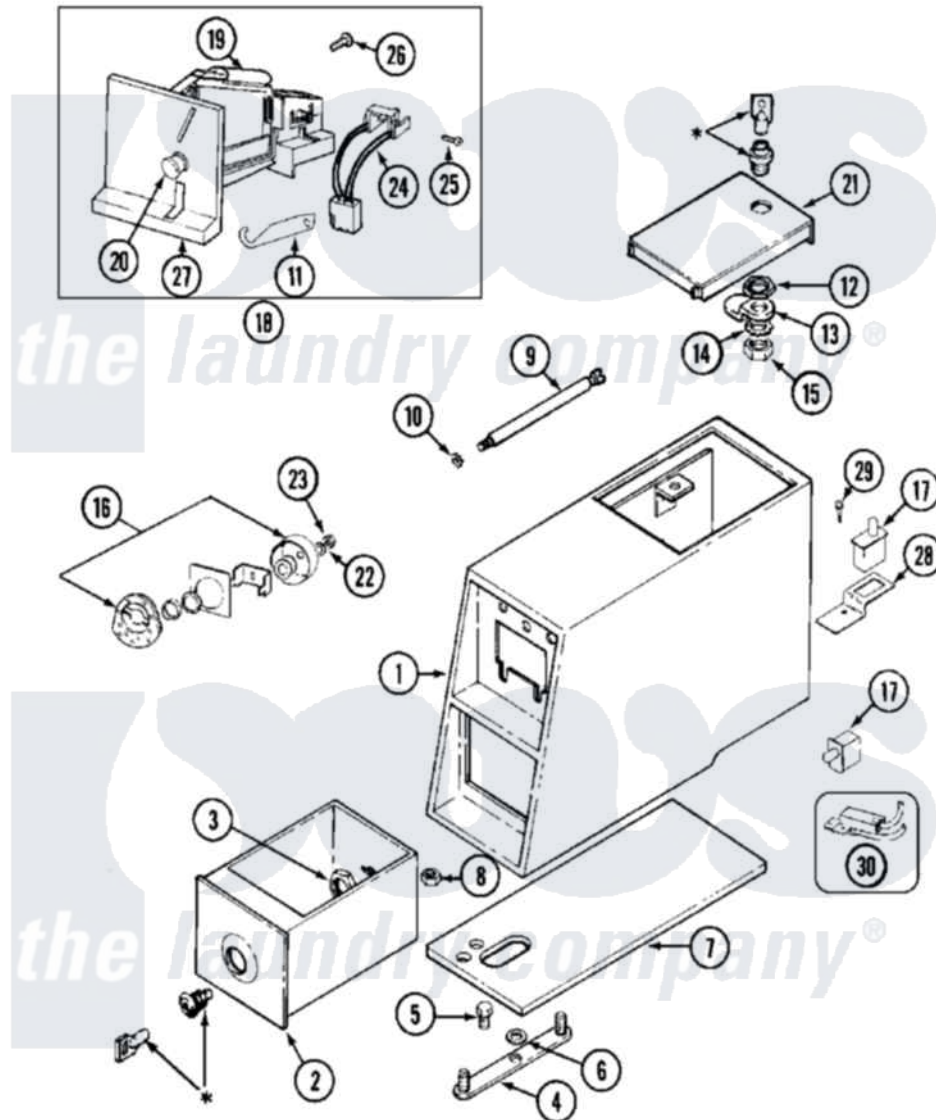

**Maytag MAT11PDABL 09 - CONTROL CNTR (SERIAL SUFFIX KB & AFTER)**

**\*CONTACT YOUR COMMERCIAL LAUNDRY DISTRIBUTOR**

Maytag [Residential Maytag MAT11PDABL Washer Parts](#) Parts Diagram 09 - CONTROL CNTR (SERIAL SUFFIX KB & AFTER)

[Click on the part number to view part](#)

Item	Original Part Number	Replaced By	Status	Part Description
001	<a href="#">22001407</a>			Case, Coin Slide
"	<a href="#">22001408</a>			(ALM)
002	207912	<a href="#">208884</a>		Coin Box K
"	207912L	<a href="#">208884</a>		Coin Box K
003	212328	<a href="#">W10139762</a>		Hex Nut, 3/4-27
004	NLA		Not Available	STRAP, MOUNTING
005	211294	<a href="#">90767</a>		Screw, 8A X 3/8 HeX Washer Head Tapping
006	<a href="#">910309</a>			Washer, Mounting Strap
007	<a href="#">214660</a>			Gasket, Control Center
008	Y052740	<a href="#">62739</a>		Nut, Lock
009	<a href="#">213035</a>			Bolt, Locking
010	<a href="#">910181</a>			Lockwasher, Terminal Block
011	<a href="#">216011</a>			Spring, Return Button
012	212328	<a href="#">W10139762</a>		Hex Nut, 3/4-27