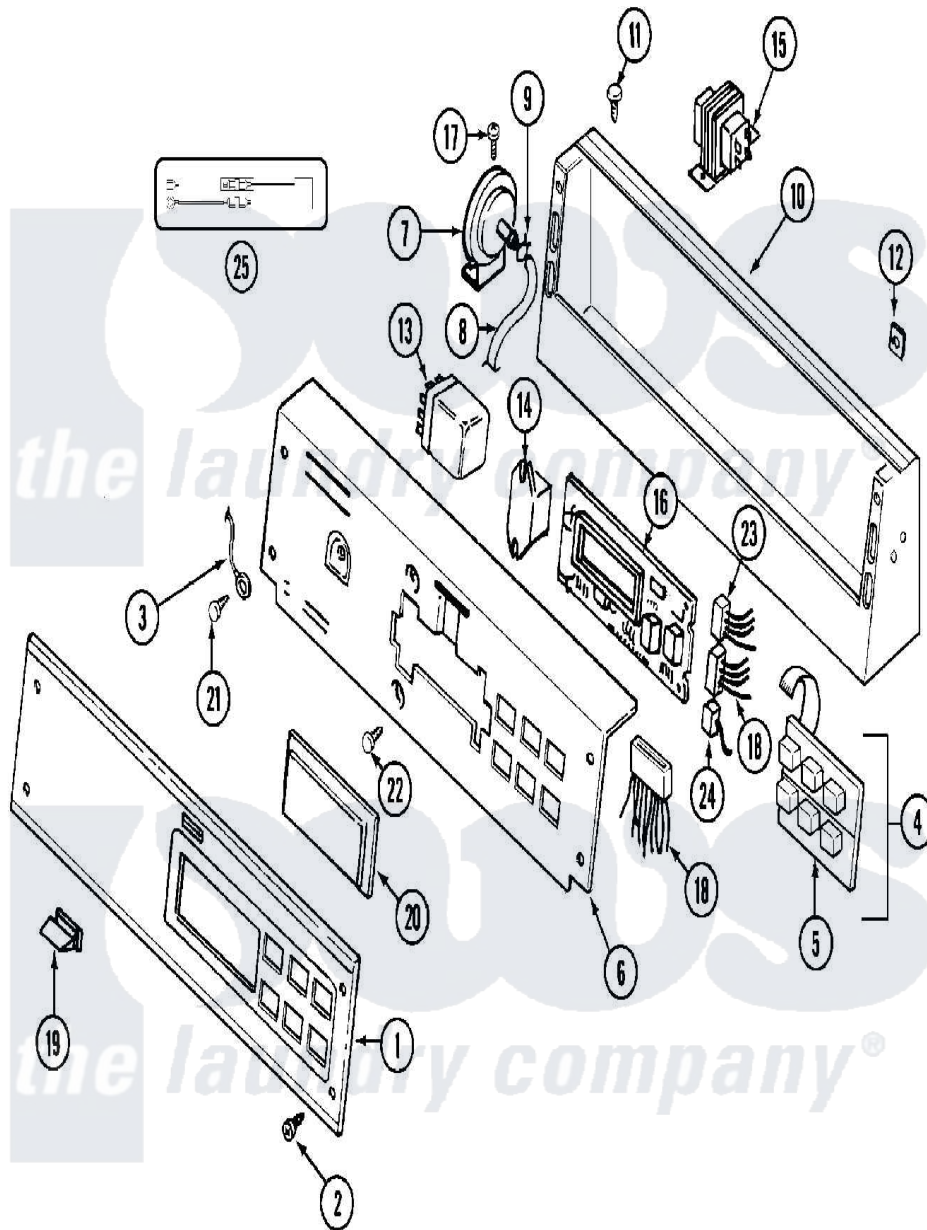

Maytag MAT11PDABW 01 - CONTROL PANEL

Maytag Residential Maytag MAT11PDABW Washer Parts Parts Diagram 01 - CONTROL PANEL
 Click on the part number to view part

Item	Original Part Number	Replaced By	Status	Part Description
001	NLA		Not Available	PANEL, CONTROL
002	215506			Screw, Control Panel Overlay
003	204807			Ground Wire, Supp. Plte To Top Cover
"	NLA		Not Available	WIRE, GROUND
004	206808	W10135389		Push Button And Switch Assembly
"	215527	W10140652		Screw, 6-20 X 1/2
005	215517	W10131113		Push Button
006	215516			Plate, Back-Up
"	NLA		Not Available	(ALM)
007	203263	22004474		Switch- Pr
008	212942	22001619		Tube, Water Level Switch
009	410296	596669		Clamp, Manifold
010	206780			Control Cover Assembly
"	206780L	206780		Control Cover Assembly
011	212276	W10116760		Screw

012	215003		Fastener, Panel And Bracket
013	206421		Relay, Motor Reversing
014	206824	W10133335	Relay, Motor
"	212949	22001866	Screw, Relay
015	207766		Transformer
"	211294	90767	Screw, 8A X 3/8 HeX Washer Head Tapping
016	207767	22002954	Deflector, Water
"	33001249		Battery, Control Board
"	912077		Locknut, Reader Harness
"	NLA	Not Available	BOARD, CONTROL
"	NLA	Not Available	SUPPORT, BATTERY
"	Y215513		Standoff, Circuit Board
017	211294	90767	Screw, 8A X 3/8 HeX Washer Head Tapping
018	314531		Connector, Edgeboard
"	NLA	Not Available	WIRE HARNESS, MAIN
019	214610		Bumper, Lid
020	33001208		Cover, Display
021	210186	3370225	Screw
022	215526		Screw, Circuit Board
023	206799		Optic Switch Assembly
"	NLA	Not Available	CONNECTOR, EDGEBOARD- ---NA
024	208045		Harness, Wire Sensor Switch To Circuit Brd
"	22001361		Connector, Edgeboard
025	NLA	Not Available	SURGE SUPPRESSOR KIT