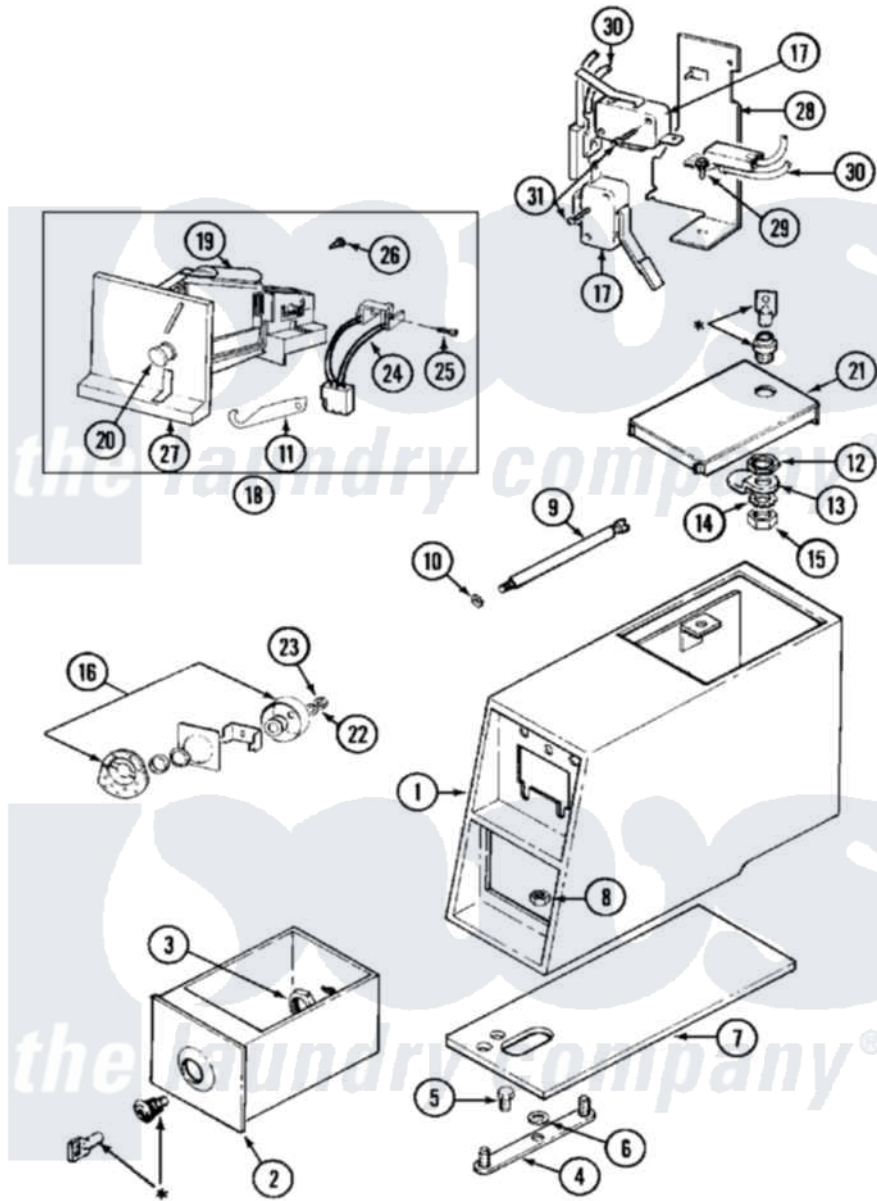

Maytag MAT11PDABW 02 - CONTROL CENTER

* CONTACT YOUR COMMERCIAL LAUNDRY DISTRIBUTOR

Maytag [Residential Maytag MAT11PDABW Washer Parts](#) Parts Diagram 02 - CONTROL CENTER

[Click on the part number to view part](#)

Item	Original Part Number	Replaced By	Status	Part Description
001	207940	22001407		Case, Coin Slide
"	207940L	22001408		(ALM)
002	207912	208884		Coin Box K
"	207912L	208884		Coin Box K
003	212328	W10139762		Hex Nut, 3/4-27
004	NLA		Not Available	STRAP, MOUNTING
005	211294	90767		Screw, 8A X 3/8 HeX Washer Head Tapping
006	910309			Washer, Mounting Strap
007	214660			Gasket, Control Center
008	Y052740	62739		Nut, Lock
009	213035			Bolt, Locking
010	910181			Lockwasher, Terminal Block
011	216011			Spring, Return Button
012	212328	W10139762		Hex Nut, 3/4-27
013	213750	W10133266		Cam-Lock
014	22001354	W10177242		Hex-Nut 9/32 - 28

015	22001355		Nut, Lock Cam
016	NLA	Not Available	LOCK CAM ASSEMBLY
017	208042		Switch, Sensor
018	207948		Coin Drop Assembly
"	NLA	Not Available	(CAN.)
019	207947		Rejector, Coin
"	207949		Rejector, Coin
020	216200		Face Plate Return Button
021	204216	Not Available	DOOR, ACCESS (WHT)
"	204216L		Door, Access
022	22001354	W10177242	Hex-Nut 9/32 - 28
023	22001355		Nut, Lock Cam
024	206799		Optic Switch Assembly
025	314665		Screw, Switch Assembly
026	216068		Screw, Coin Drop
027	216010	Y208306	Kit- Mtg C
028	NLA	Not Available	BRACKET, SENSOR SWITCH
029	NLA	Not Available	SCREW, BRACKET
030	208045		Harness, Wire Sensor Switch To Circuit Brd
031	912012	3400409	Screw