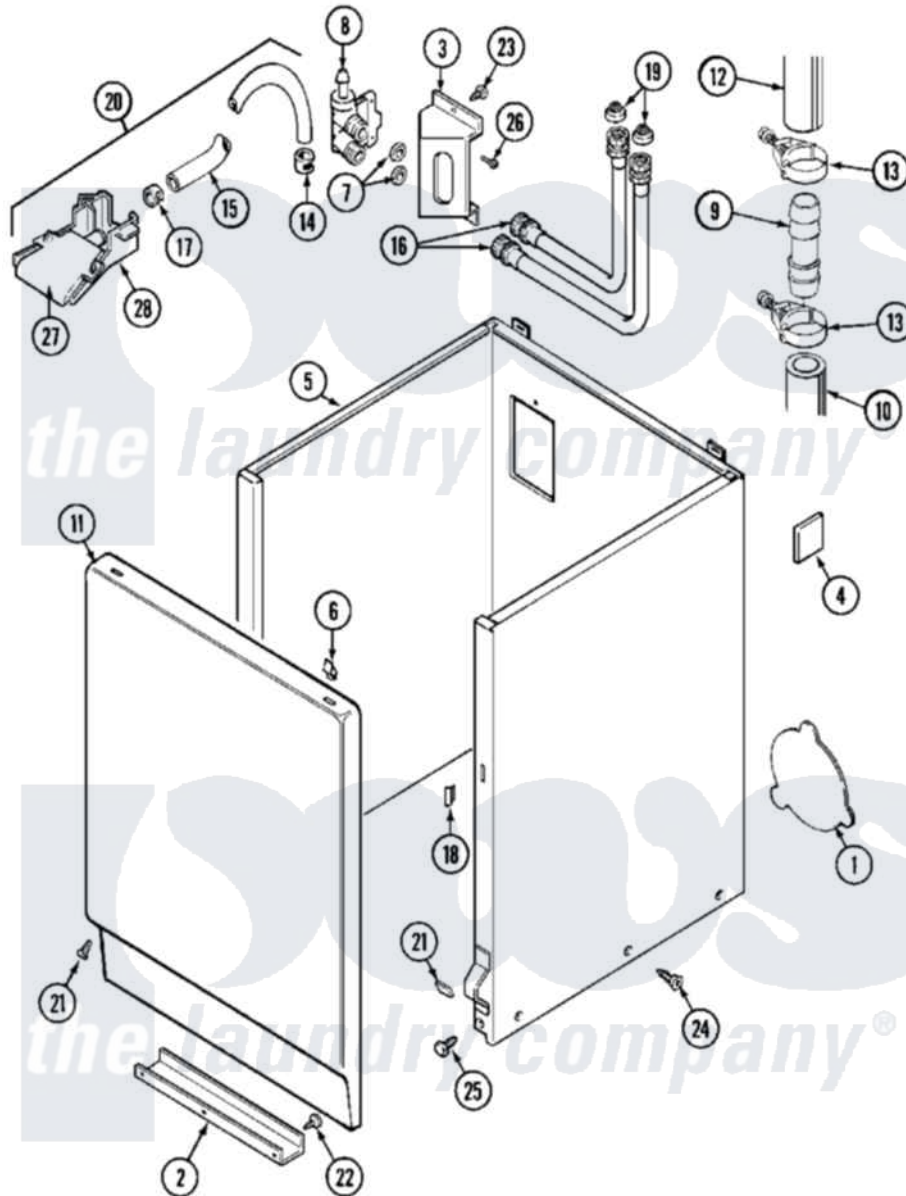

Maytag MAT11PDABW 04 - CABINET

Maytag [Residential Maytag MAT11PDABW Washer Parts](#) Parts Diagram 04 - CABINET
 Click on the part number to view part

Item	Original Part Number	Replaced By	Status	Part Description
001	211294	90767		Screw, 8A X 3/8 HeX Washer Head Tapping
"	212985	22002924		Plate, Access
"	NLA		Not Available	PLATE, ACCESS
002	213846			Guard, Belt
003	214812	22002361		Bracket, Water Valve
004	215058			Pad, Cabinet Bumper
005	NLA		Not Available	CABINET (WHT)
006	212982	22001650		Fastener, Spring
007	Y013783			Washer, Inlet Hose
008	205161	489503		Clamp
"	214337	96160		Screen
"	22001275			Valve, Water
"	22001604			Valve, Water 120V 60Hz
009	211111	16272		Connector, Straight
010	214768	211704		Hose, Drain
011	216078		Not Available	PANEL, FRONT (WHT)

"	216078L		Not Available	PANEL, FRONT (ALM) SUB
012	215057	211704		Hose, Drain
013	200461	285655		Clamp, Hose
014	216169	596669		Clamp, Manifold
015	22001190			Hose, Injector
"	22001608	22001954		Injector Hose And Clamp Kit
"	22001900			Preventer, Back Flow
016	205828	202860		Inlet Hose Assembly
017	216170	489503		Clamp
018	214376	22002331		Spacer, Front Panel
019	200961	12001413		Strainer And Washer Kit
020	22001304			Water Injector Assembly
021	204439			Screw And Fstner Assembly
022	211294	90767		Screw, 8A X 3/8 HeX Washer Head Tapping
023	212276	W10116760		Screw
024	213007			Xfor Cabinet See Cabinet, Back
025	213121	3400111		Screw, 12-14 X 5/8
"	213122	27001200		Screw
026	Y313561			Screw----NA
027	22001187			Injector
028	22001186			Injector