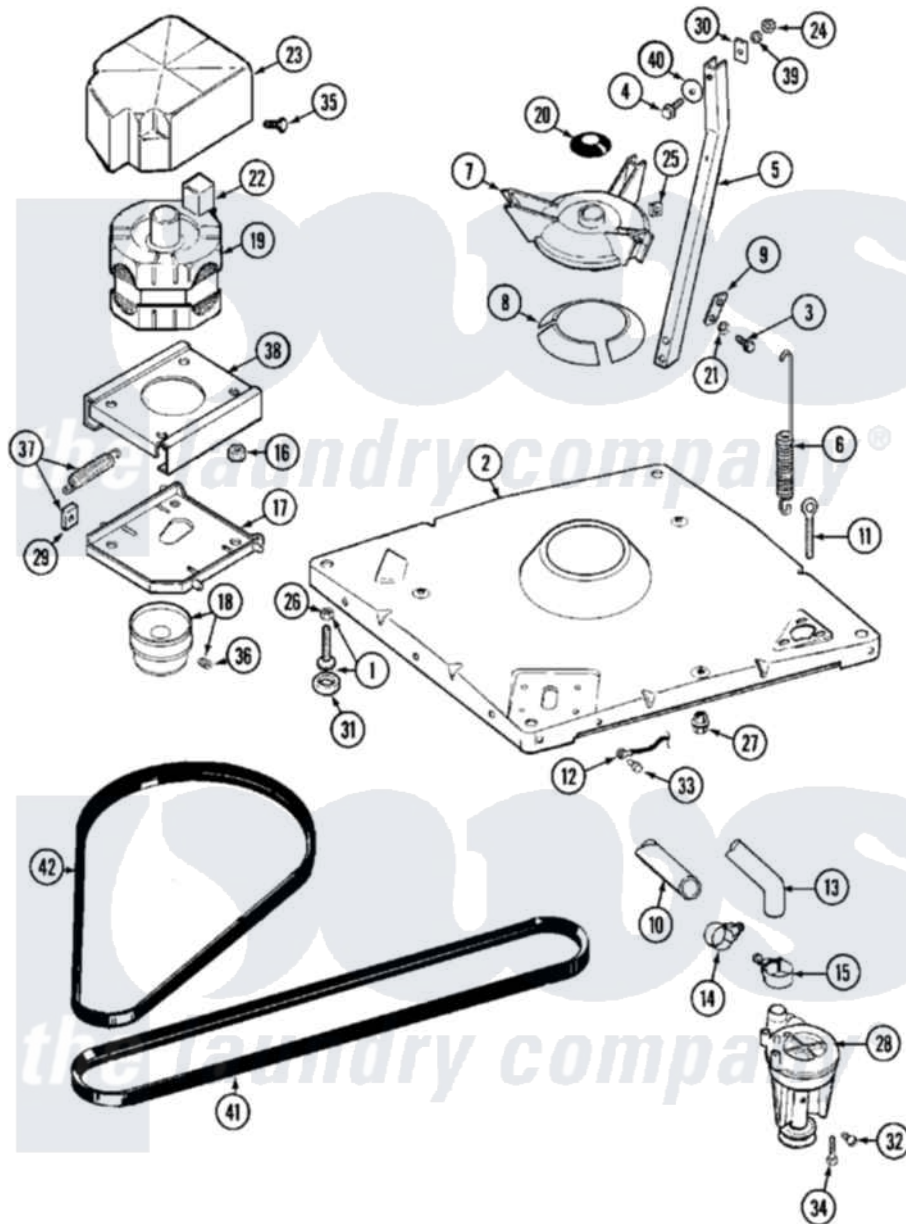

Maytag MAT11PDABW 06 - BASE

Maytag [Residential Maytag MAT11PDABW Washer Parts](#) Parts Diagram 06 - BASE
 Click on the part number to view part

Item	Original Part Number	Replaced By	Status	Part Description
001	Y302699	22003428		Leg, Adjustable
002	22001172	22002150		Base
003	Y015627			Screw- Hex
004	200744	W10175939		Bolt
"	205254	W10175938		Bolt
005	213053			Brace, Tub Part Not Used
006	22001300			Spring, Centering
007	203725			Damper W/Bolt And Clip
008	203956			Damper Pad Kit
009	213073			Washer, Double Brace
010	214768	211704		Hose, Drain
011	216416			Bolt, Eye/Centering Spring
012	901220			Ground Wire
013	213045			Hose, Outer Tub Part Not Used
014	200461	285655		Clamp, Hose
015	202574	3367052		Clamp, Hose

016	Y311426	3400029	Nut, Adapter Plate
017	22001301		Mount, Motor Lower-Assembly
018	200816	6-2008160	Pulley- MO
019	201805	12002351	Motor-Drve
020	211028	22001586	Deflector, Water
021	911852	486009	Lockwasher
022	205131		Switch, Motor External Start
"	205132	Not Available	SWITCH, MOTOR EXTERNAL START No.201664-14,205463-4 & 201800-4
"	206505	Not Available	PROD. No.201664-15, & No.205463-3.
"	NLA	Not Available	SWITCH, MOTOR EXTERNAL START
023	215098		Shield, Motor
024	Y052734		Nut, Carrage Bolts And Bracket
025	Y052785		Nut, Brace To Damper
026	210385		Lock Nut For Adjustable Leg
027	211949		Nut, Adjustment Eyebolt
028	202203	6-2022030	Pump As Pa
029	Y204998	205000	Roller And Spring Kit 4+Spr
030	212979	Not Available	WASHER, TUB BRACE
031	210684		Foot, Adjustable Leg
032	Y015408	22003235	Screw, Bearing Insert
033	210186	3370225	Screw
034	211880		Screw, HeX Head No.10 X 1/2 Inc
035	213121	3400111	Screw, 12-14 X 5/8
036	Y053241		Set Screw, Motor Pulley
037	205000		Roller And Spring Kit 4+Spr
038	214956		Motor Mount Assembly
039	Y054867		Washer, Lock
040	211100		Washer, Outer Tub
041	211124		Part Not Used
042	211125		V Belt, DriVe Pulley