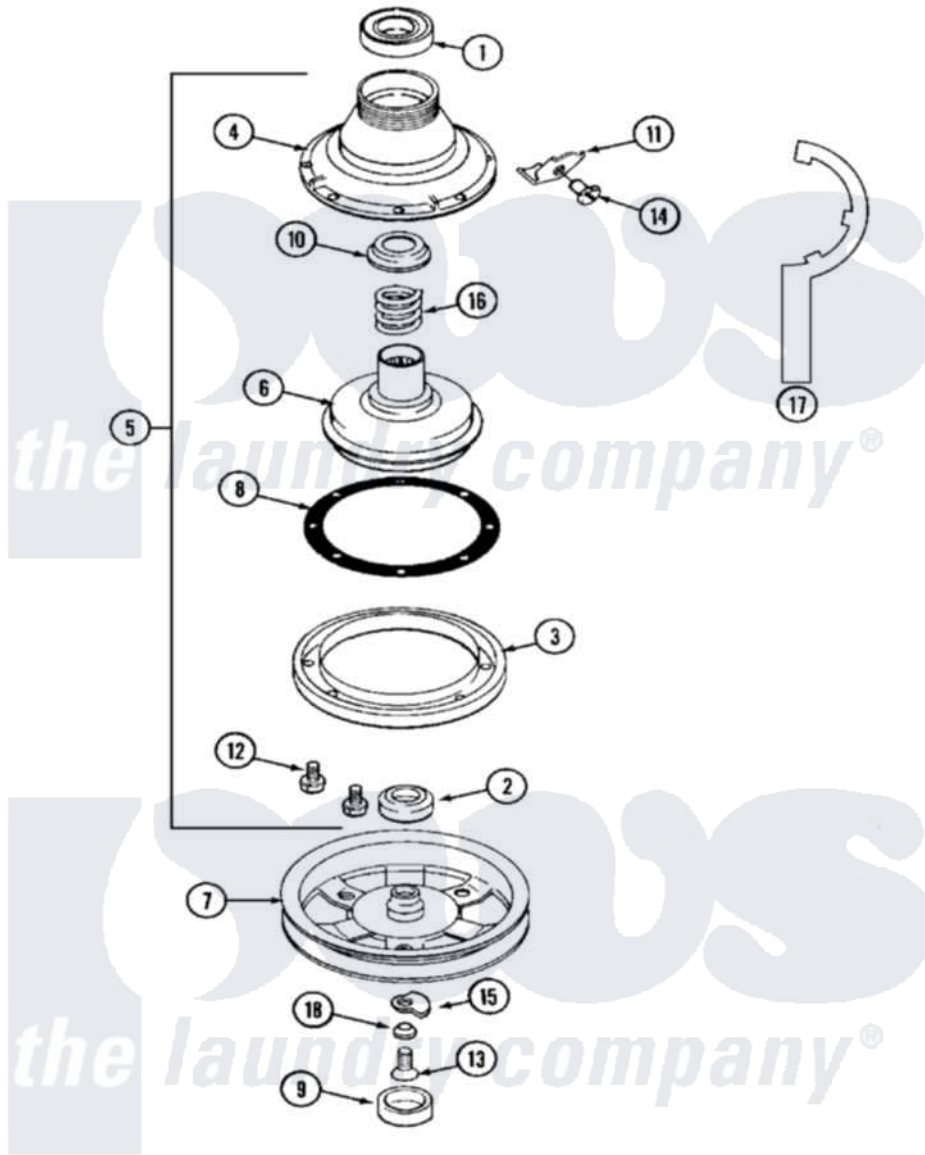

Maytag MAT11PDABW 08 - CLUTCH, BRAKE & BELTS

Maytag Residential Maytag MAT11PDABW Washer Parts Parts Diagram 08 - CLUTCH, BRAKE & BELTS
 Click on the part number to view part

Item	Original Part Number	Replaced By	Status	Part Description
001	Y200720	22003441		Bearing, Rear
002	200835			Bearing, Brake Rotor
003	211043	6-2011900		Brake Asse
004	211045	6-2011900		Brake Asse
005	201190	6-2011900		Brake Asse
006	201126	6-2011900		Brake Asse
007	211059	6-2301530		Pulley
008	211042	6-2011900		Brake Asse
009	NLA		Not Available	CAP, OIL RETAINER
010	211039	6-2011900		Brake Asse
011	213325			Clip, Retaining
012	211000			SCREW, BRAKE DRUM (HEX HEAD)
013	211375	681582		Screw
014	213326			Bolt, Sems Retaining Clip
015	211089			Lug, Stop Pulley
016	211041	6-2011900		Brake Asse

017 Y038315

[038315](#)

Tool

018 211090

[22003555](#)

Washer, Stop Lug