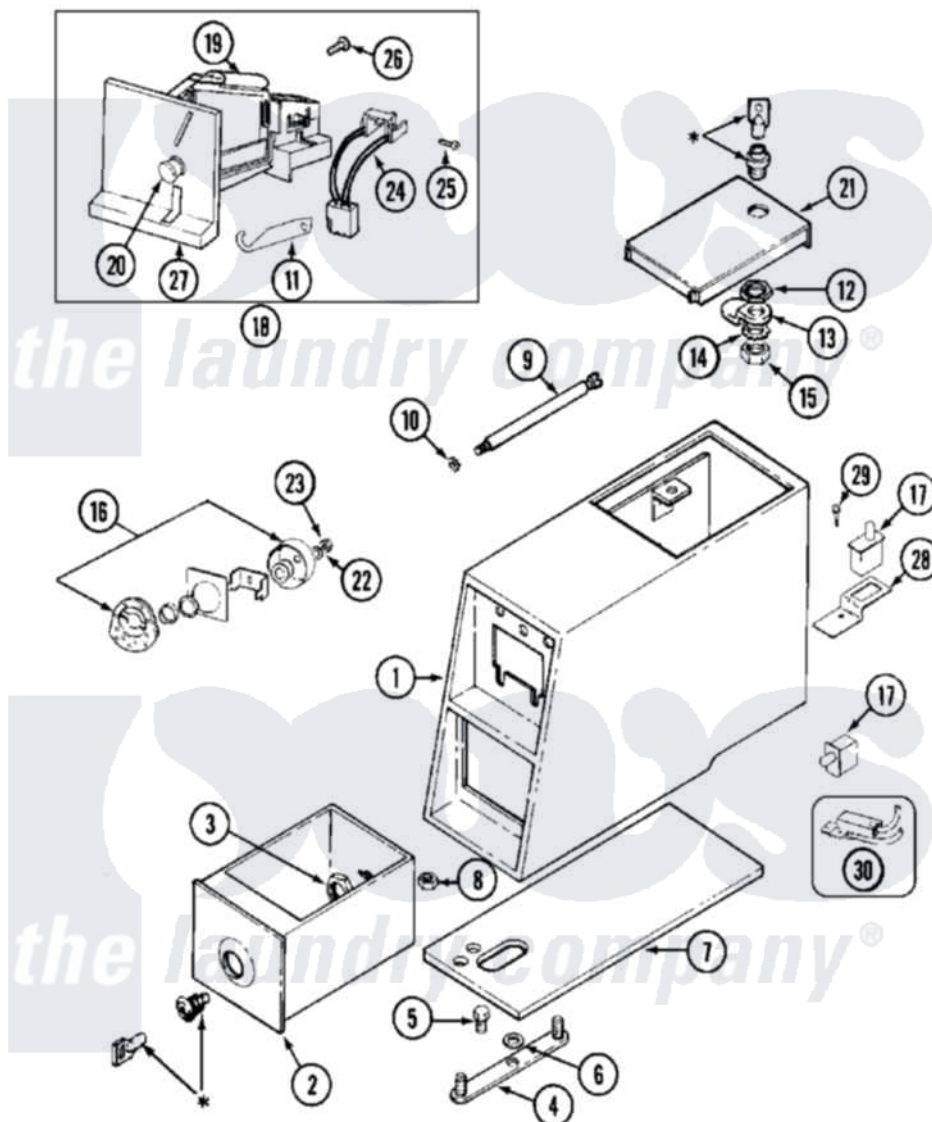

Maytag MAT11PDABW 09 - CONTROL CNTR (SERIAL SUFFIX KB & AFTER)

***CONTACT YOUR COMMERCIAL LAUNDRY DISTRIBUTOR**

Maytag [Residential Maytag MAT11PDABW Washer Parts](#) Parts Diagram 09 - CONTROL CNTR (SERIAL SUFFIX KB & AFTER)

[Click on the part number to view part](#)

Item	Original Part Number	Replaced By	Status	Part Description
001	22001407			Case, Coin Slide
"	22001408			(ALM)
002	207912	208884		Coin Box K
"	207912L	208884		Coin Box K
003	212328	W10139762		Hex Nut, 3/4-27
004	NLA		Not Available	STRAP, MOUNTING
005	211294	90767		Screw, 8A X 3/8 HeX Washer Head Tapping
006	910309			Washer, Mounting Strap
007	214660			Gasket, Control Center
008	Y052740	62739		Nut, Lock
009	213035			Bolt, Locking
010	910181			Lockwasher, Terminal Block
011	216011			Spring, Return Button
012	212328	W10139762		Hex Nut, 3/4-27

013	213750	W10133266	Cam-Lock
014	22001354	W10177242	Hex-Nut 9/32 - 28
015	22001355		Nut, Lock Cam
016	NLA	Not Available	LOCK CAM ASSEMBLY
017	33001250		Switch, Vault And Service Door
018	207948		Coin Drop Assembly
"	NLA	Not Available	(CAN.)
019	207947		Rejector, Coin
"	207949		Rejector, Coin
020	216200		Face Plate Return Button
021	204216	Not Available	DOOR, ACCESS (WHT)
"	204216L		Door, Access
022	22001354	W10177242	Hex-Nut 9/32 - 28
023	216203		Lockwasher, Double "D"
"	22001355		Nut, Lock Cam
024	206799		Optic Switch Assembly
025	314665		Screw, Switch Assembly
026	216068		Screw, Coin Drop
027	216010	Y208306	Kit- Mtg C
028	22001404		Bracket, Service Switch
029	212276	W10116760	Screw
030	208045		Harness, Wire Sensor Switch To Circuit Brd