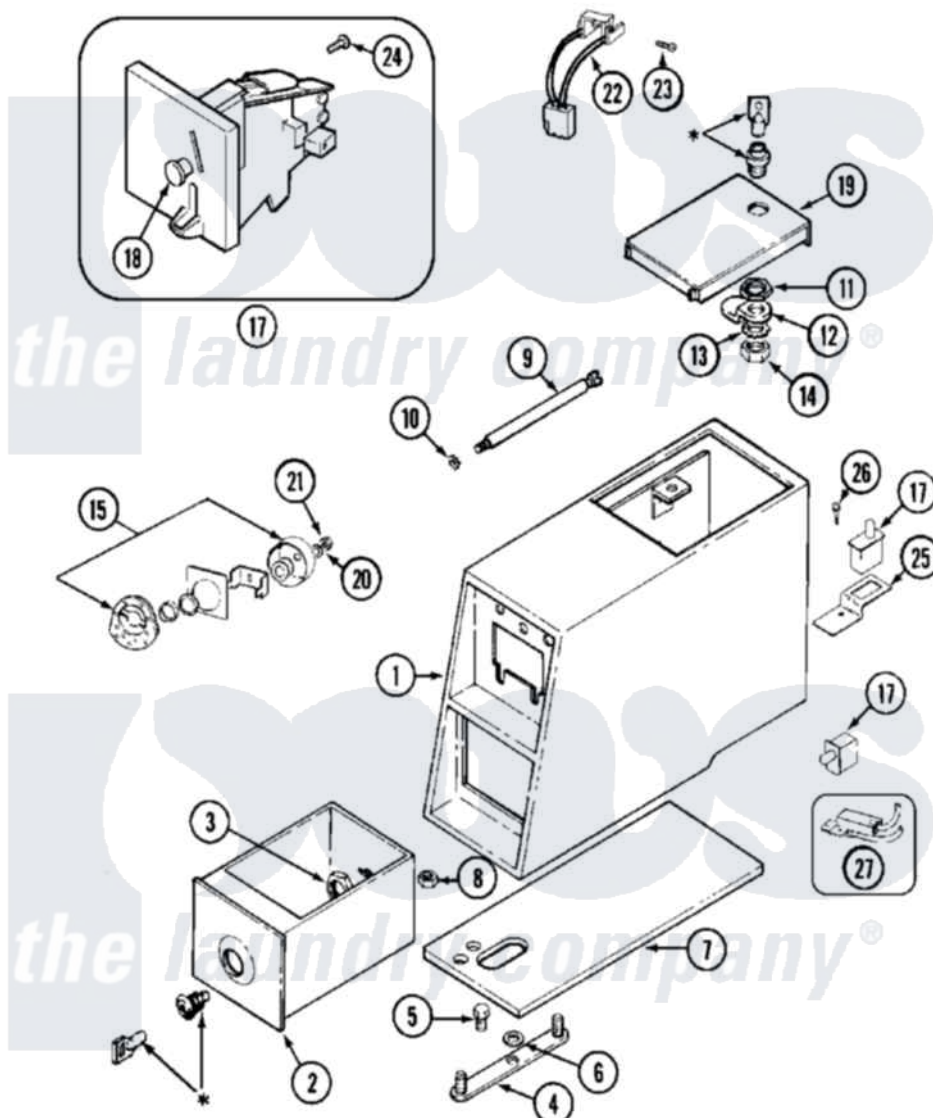

# Maytag MAT11PDABW 10 - CONTROL CNTR (SERIAL SUFFIX QB & AFTER)

\* CONTACT YOUR COMMERCIAL LAUNDRY DISTRIBUTOR

Maytag [Residential Maytag MAT11PDABW Washer Parts](#) Parts Diagram 10 - CONTROL CNTR (SERIAL SUFFIX QB & AFTER)

[Click on the part number to view part](#)

Item	Original Part Number	Replaced By	Status	Part Description
001	<a href="#">22001407</a>			Case, Coin Slide
"	<a href="#">22001408</a>			(ALM)
002	207912	<a href="#">208884</a>		Coin Box K
"	207912L	<a href="#">208884</a>		Coin Box K
003	212328	<a href="#">W10139762</a>		Hex Nut, 3/4-27
004	NLA		Not Available	STRAP, MOUNTING
005	211294	<a href="#">90767</a>		Screw, 8A X 3/8 HeX Washer Head Tapping
006	<a href="#">910309</a>			Washer, Mounting Strap
007	<a href="#">214660</a>			Gasket, Control Center
008	Y052740	<a href="#">62739</a>		Nut, Lock
009	<a href="#">213035</a>			Bolt, Locking
010	<a href="#">910181</a>			Lockwasher, Terminal Block
011	212328	<a href="#">W10139762</a>		Hex Nut, 3/4-27
012	213750	<a href="#">W10133266</a>		Cam-Lock

013	22001354	<a href="#">W10177242</a>	Hex-Nut 9/32 - 28
014	<a href="#">22001355</a>		Nut, Lock Cam
015	NLA	Not Available	LOCK CAM ASSEMBLY
016	<a href="#">33001250</a>		Switch, Vault And Service Door
"	912012	<a href="#">3400409</a>	Screw
017	<a href="#">207948</a>		Coin Drop Assembly
"	22002143	Not Available	FACEPLATE
"	NLA	Not Available	(CAN.)
018	<a href="#">216200</a>		Face Plate Return Button
019	204216	Not Available	DOOR, ACCESS (WHT)
"	<a href="#">204216L</a>		Door, Access
020	22001354	<a href="#">W10177242</a>	Hex-Nut 9/32 - 28
021	<a href="#">216203</a>		Lockwasher, Double "D"
"	<a href="#">22001355</a>		Nut, Lock Cam
022	<a href="#">206799</a>		Optic Switch Assembly
023	<a href="#">314665</a>		Screw, Switch Assembly
024	<a href="#">216068</a>		Screw, Coin Drop
025	<a href="#">22001404</a>		Bracket, Service Switch
026	212276	<a href="#">W10116760</a>	Screw
027	<a href="#">208045</a>		Harness, Wire Sensor Switch To Circuit Brd