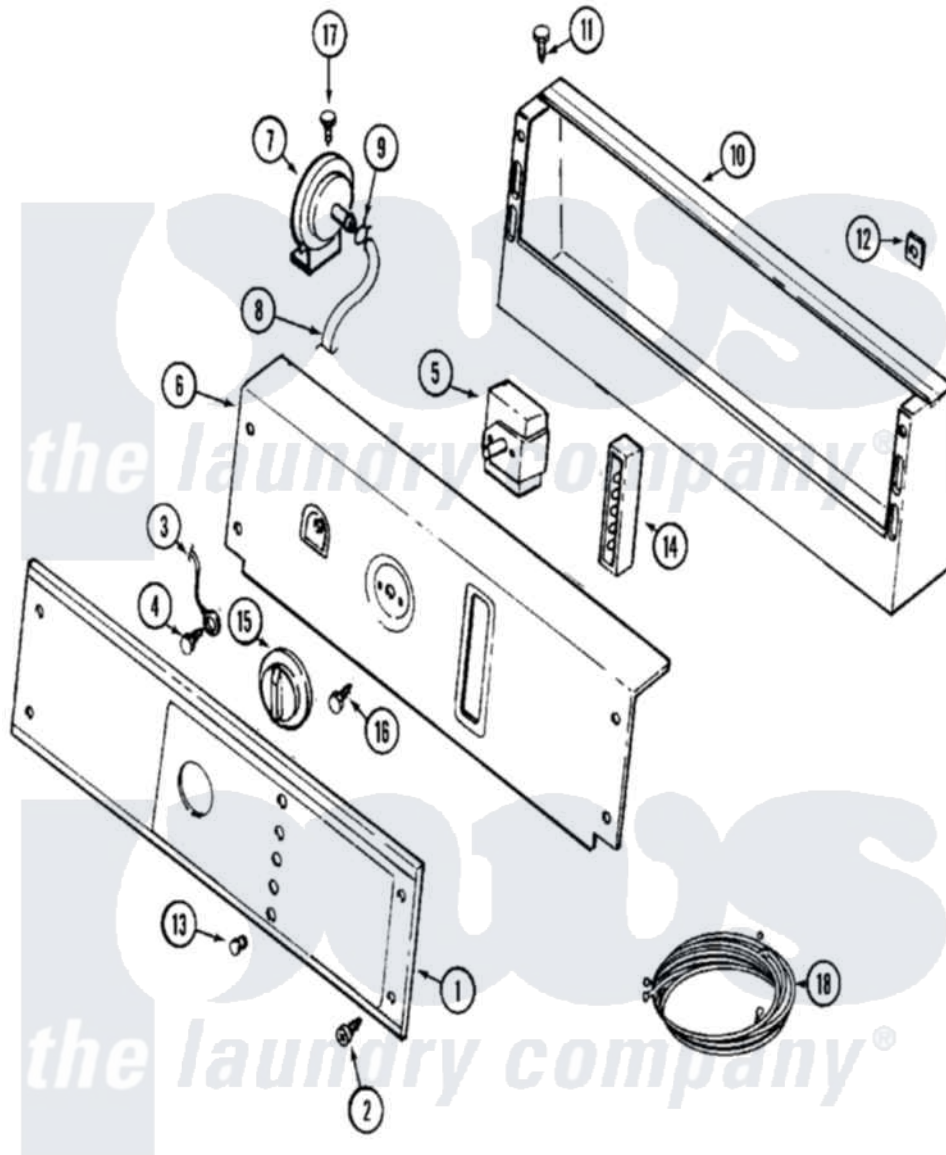

Maytag MAT12CSAAL 01 - CONTROL PANEL

Maytag Residential Maytag MAT12CSAAL Washer Parts Parts Diagram 01 - CONTROL PANEL
 Click on the part number to view part

Item	Original Part Number	Replaced By	Status	Part Description
001	22001884			Panel, Control
"	NLA		Not Available	PANEL, CONTROL (W/LENS)
002	215506			Screw, Control Panel Overlay
003	204807			Ground Wire, Supp. Plte To Top Cover
004	210186	3370225		Screw
005	205353			Switch, DiAl-A-Fabric
006	22001592			(WHT)
"	NLA		Not Available	BRACKET, BACK (ALM)
007	22001308			Switch, Water Level
008	212942	22001619		Tube, Water Level Switch
009	410296	596669		Clamp, Manifold
010	206780			Control Cover Assembly
"	206780L	206780		Control Cover Assembly
"	211149			Clip, Capacitor
"	211294	90767		Screw, 8A X 3/8 HeX Washer Head Tapping

"	Y200832		Capacitor
011	212276	W10116760	Screw
012	215003		Fastener, Panel And Bracket
013	215564		Lens, Indicator Light
014	206881		Indicator, Light
"	206882	W10133276	Indicator, Five Light
015	206894		Knob, Selector
"	215561	206894	Knob, Selector
016	Y313588	488234	Screw 8-32 X 1/4
017	211294	90767	Screw, 8A X 3/8 HeX Washer Head Tapping
018	22001088		Wire Harness, Main
"	22001093		Wire Harness, Main
"	22002223	22002256	Wire Harness Kit
"	22002256		Wire Harness Kit
"	22002324		Wire Harness
"	314531		Connector, Edgeboard
"	NLA	Not Available	HARNESS, WIRE
"	Y312953		Terminal, Edgeboard