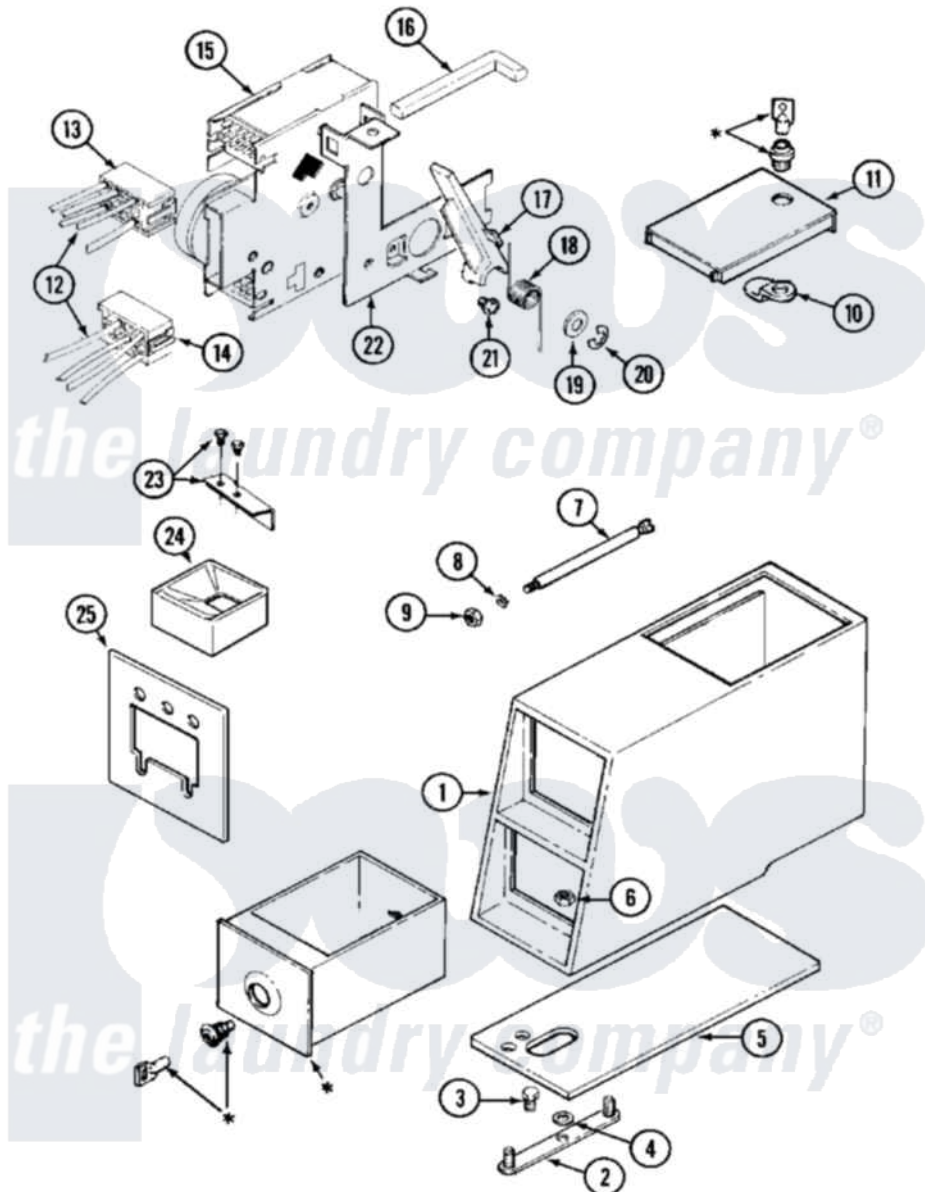

Maytag MAT12CSAAL 02 - CONTROL CENTER

* CONTACT YOUR COMMERCIAL LAUNDRY DISTRIBUTOR

Maytag [Residential Maytag MAT12CSAAL Washer Parts](#) Parts Diagram 02 - CONTROL CENTER

[Click on the part number to view part](#)

Item	Original Part Number	Replaced By	Status	Part Description
001	22002478		Not Available	VAULT, COIN (WHT) (ORIGINAL COIN VAULT NLA USE)
"	22002479	22002885		Vault, Coin
002	22001810		Not Available	STRAP, MOUNTING
003	211294	90767		Screw, 8A X 3/8 HeX Washer Head Tapping
004	910309			Washer, Mounting Strap
005	22001870			Gasket, Coin Vault
"	22001874			Gasket, Coin Vault
006	Y052740	62739		Nut, Lock
007	211605			Bezel, Timer Dial
"	22001903	8576635		Bolt
008	910387			Lockwasher, Vault Assembly
009	Y052721			Nut, Terminal Block Plate
010	NLA		Not Available	CAM, LOCKING
011	22001881			Grommet, Double