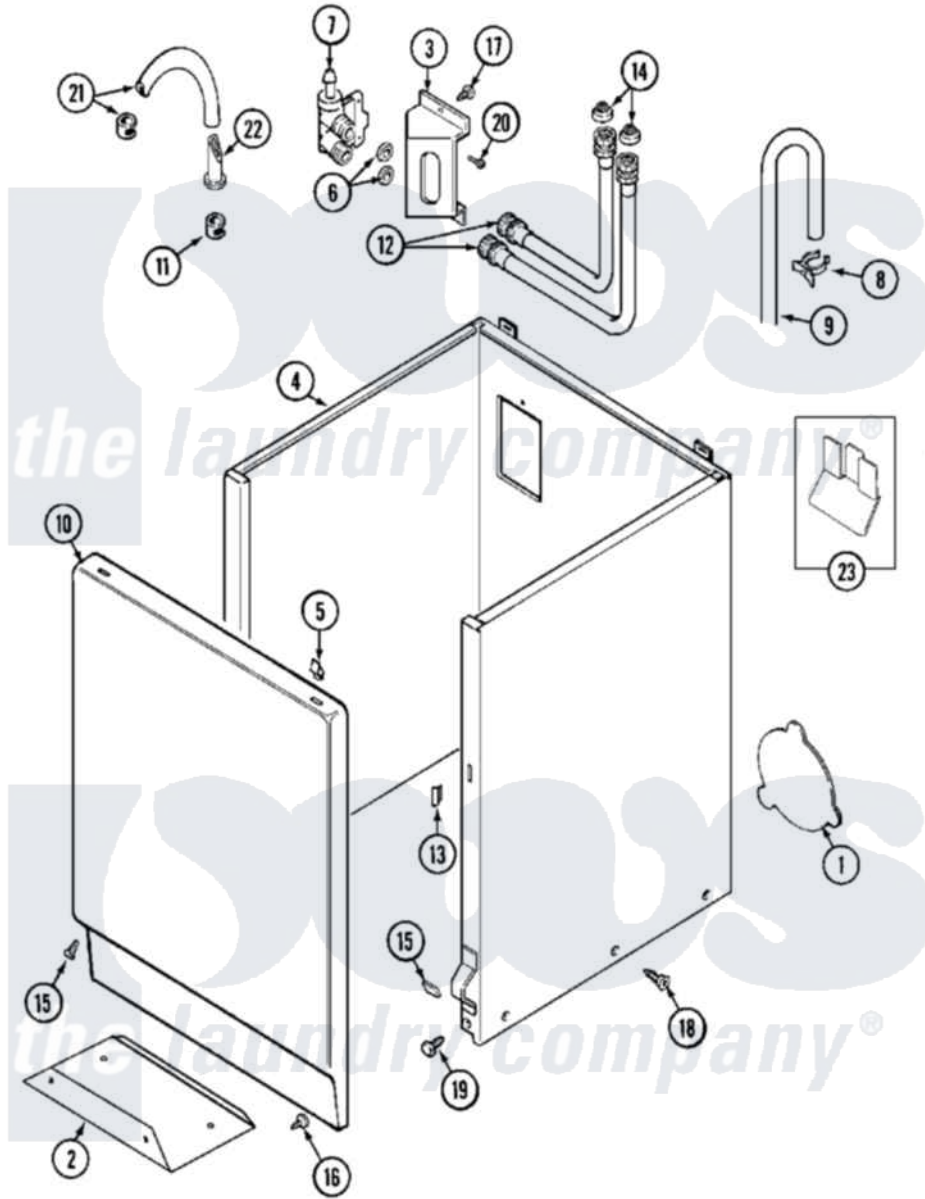

Maytag MAT12CSAAL 03 - CABINET

Maytag [Residential Maytag MAT12CSAAL Washer Parts](#) Parts Diagram 03 - CABINET
 Click on the part number to view part

Item	Original Part Number	Replaced By	Status	Part Description
001	211294	90767		Screw, 8A X 3/8 HeX Washer Head Tapping
"	212985	22002924		Plate, Access
"	NLA		Not Available	PLATE, ACCESS
002	213846			Guard, Belt
003	214812	22002361		Bracket, Water Valve
"	22003217	3370225		Screw
004	22001995			Screw Note: Screw, Tumbler Front And Shroud
"	22002381			V-Bracket
"	22002382			Fastener, V-Bracket
"	NLA		Not Available	CABINET (WHT)
005	22001650			Fastener, Spring
006	Y013783			Washer, Inlet Hose
007	205161	489503		Clamp
"	214337	96160		Screen
"	22001604			Valve, Water 120V 60Hz

"	22001605		Valve, Water 240V 50hz
008	22001815	22002765	Clip, Hose
009	22001816		Hose, Drain
"	22002700	22003410	Hose, Drain
"	22002701	22003814	Retainer, Drain Hose
010	22001803	Not Available	PANEL, FRONT (WHT)
"	22001804	22002653	Panel, Front
"	33001268	Not Available	PAD, DOOR
011	205161	489503	Clamp
012	205828	202860	Inlet Hose Assembly
"	208100	76313	Hosefill
013	214376	22002331	Spacer, Front Panel
014	200961	12001413	Strainer And Washer Kit
015	213280	204439	Screw And Fstner Assembly
"	22001496		Front Panel Fastener And Screw
016	211294	90767	Screw, 8A X 3/8 HeX Washer Head Tapping
017	212276	W10116760	Screw
018	213007		Xfor Cabinet See Cabinet, Back
019	213121	3400111	Screw, 12-14 X 5/8
"	213122	27001200	Screw
020	Y313561		Screw---NA
021	22001608	22001954	Injector Hose And Clamp Kit
022	22001900		Preventer, Back Flow
023	22001972		Clip, Cabinet