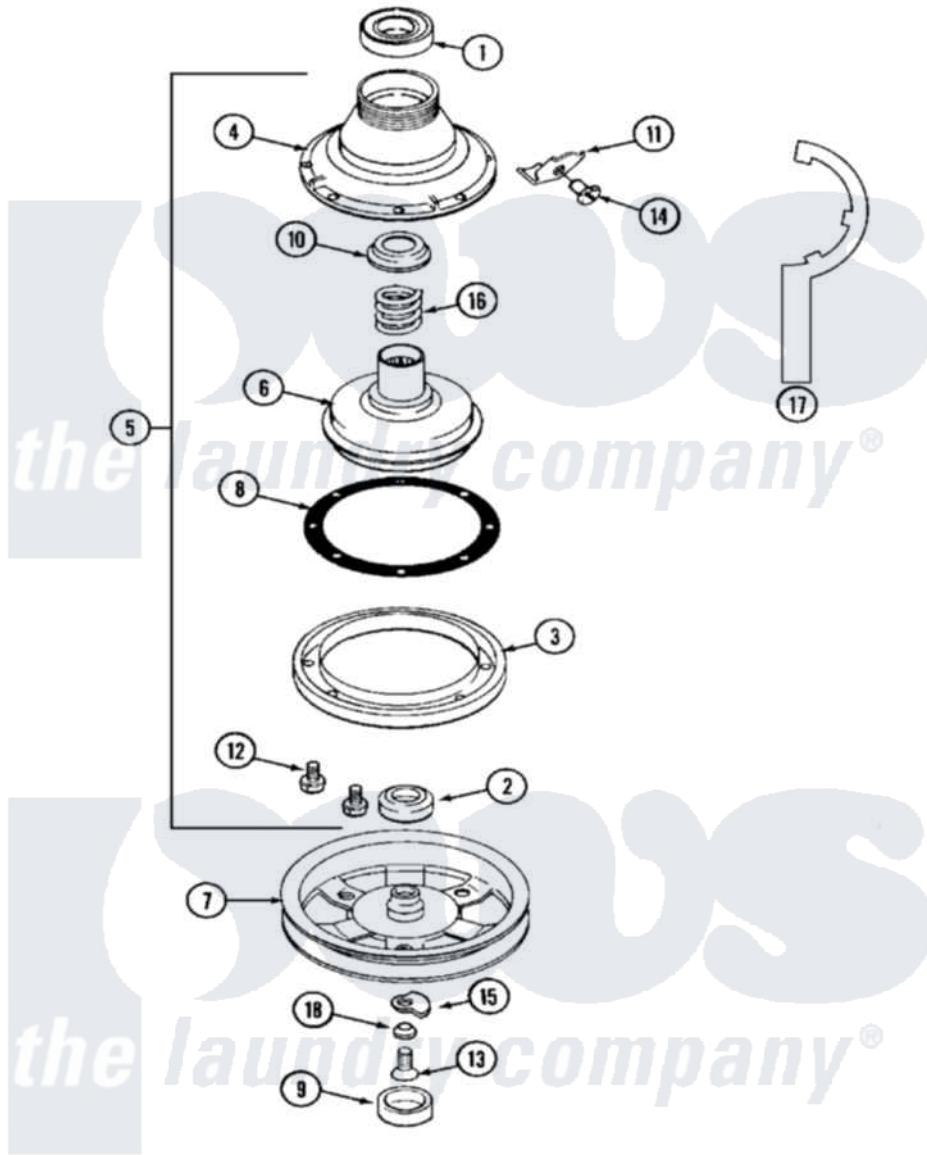

Maytag MAT12CSAAL 07 - CLUTCH & BRAKE

Maytag Residential Maytag MAT12CSAAL Washer Parts Parts Diagram 07 - CLUTCH & BRAKE
 Click on the part number to view part

Item	Original Part Number	Replaced By	Status	Part Description
001	Y200720	22003441		Bearing, Rear
002	200835			Bearing, Brake Rotor
003	211043	6-2011900		Brake Asse
004	211045	6-2011900		Brake Asse
005	201190	6-2011900		Brake Asse
006	201126	6-2011900		Brake Asse
007	211059	6-2301530		Pulley
"	22001441	22002432		Pulley Assembly
"	22002431	6-2301550		Pulley Assembly
"	22002432			Pulley Assembly
008	211042	6-2011900		Brake Asse
009	22002428			Cover, Dust
"	NLA		Not Available	CAP, OIL RETAINER
010	211039	6-2011900		Brake Asse
011	213325			Clip, Retaining
012	211000			SCREW, BRAKE DRUM (HEX HEAD)

013	211375	681582	Screw
014	213326		Bolt, Sems Retaining Clip
015	211089		Lug, Stop Pulley
016	211041	6-2011900	Brake Asse
017	Y038315	038315	Tool
018	211090	22003555	Washer, Stop Lug