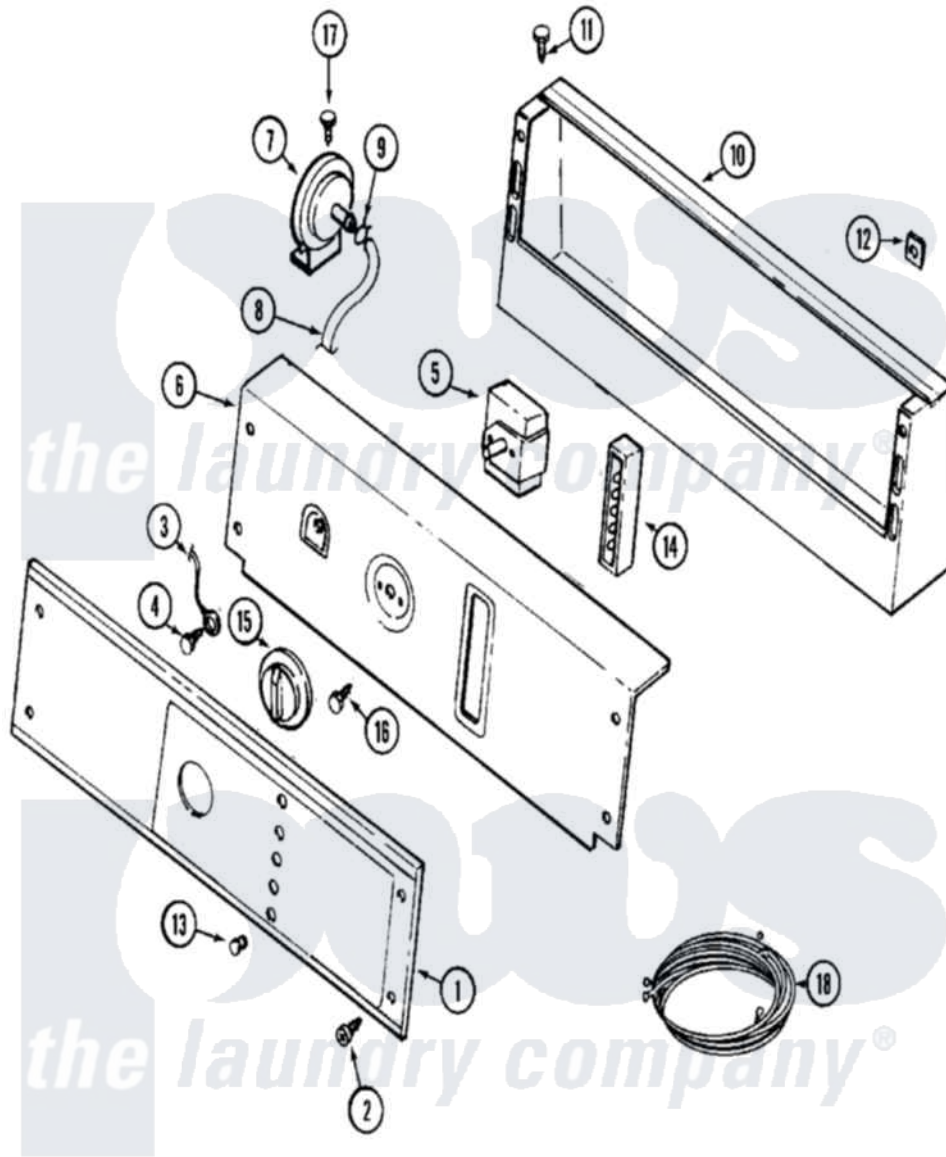

Maytag MAT12CSAAQ 01 - CONTROL PANEL

Maytag Residential Maytag MAT12CSAAQ Washer Parts Parts Diagram 01 - CONTROL PANEL
 Click on the part number to view part

Item	Original Part Number	Replaced By	Status	Part Description
001	22001884			Panel, Control
"	NLA		Not Available	PANEL, CONTROL (W/LENS)
002	215506			Screw, Control Panel Overlay
003	204807			Ground Wire, Supp. Plte To Top Cover
004	210186	3370225		Screw
005	205353			Switch, DiAl-A-FABRIC
006	22001592			(WHT)
"	NLA		Not Available	BRACKET, BACK (ALM)
007	22001308			Switch, Water Level
008	212942	22001619		Tube, Water Level Switch
009	410296	596669		Clamp, Manifold
010	206780			Control Cover Assembly
"	206780L	206780		Control Cover Assembly
"	211149			Clip, Capacitor
"	211294	90767		Screw, 8A X 3/8 HeX Washer Head Tapping

"	Y200832		Capacitor
011	212276	W10116760	Screw
012	215003		Fastener, Panel And Bracket
013	215564		Lens, Indicator Light
014	206881		Indicator, Light
"	206882	W10133276	Indicator, Five Light
015	206894		Knob, Selector
"	215561	206894	Knob, Selector
016	Y313588	488234	Screw 8-32 X 1/4
017	211294	90767	Screw, 8A X 3/8 HeX Washer Head Tapping
018	22001088		Wire Harness, Main
"	22001093		Wire Harness, Main
"	22002223	22002256	Wire Harness Kit
"	22002256		Wire Harness Kit
"	22002324		Wire Harness
"	314531		Connector, Edgeboard
"	NLA	Not Available	HARNESS, WIRE
"	Y312953		Terminal, Edgeboard