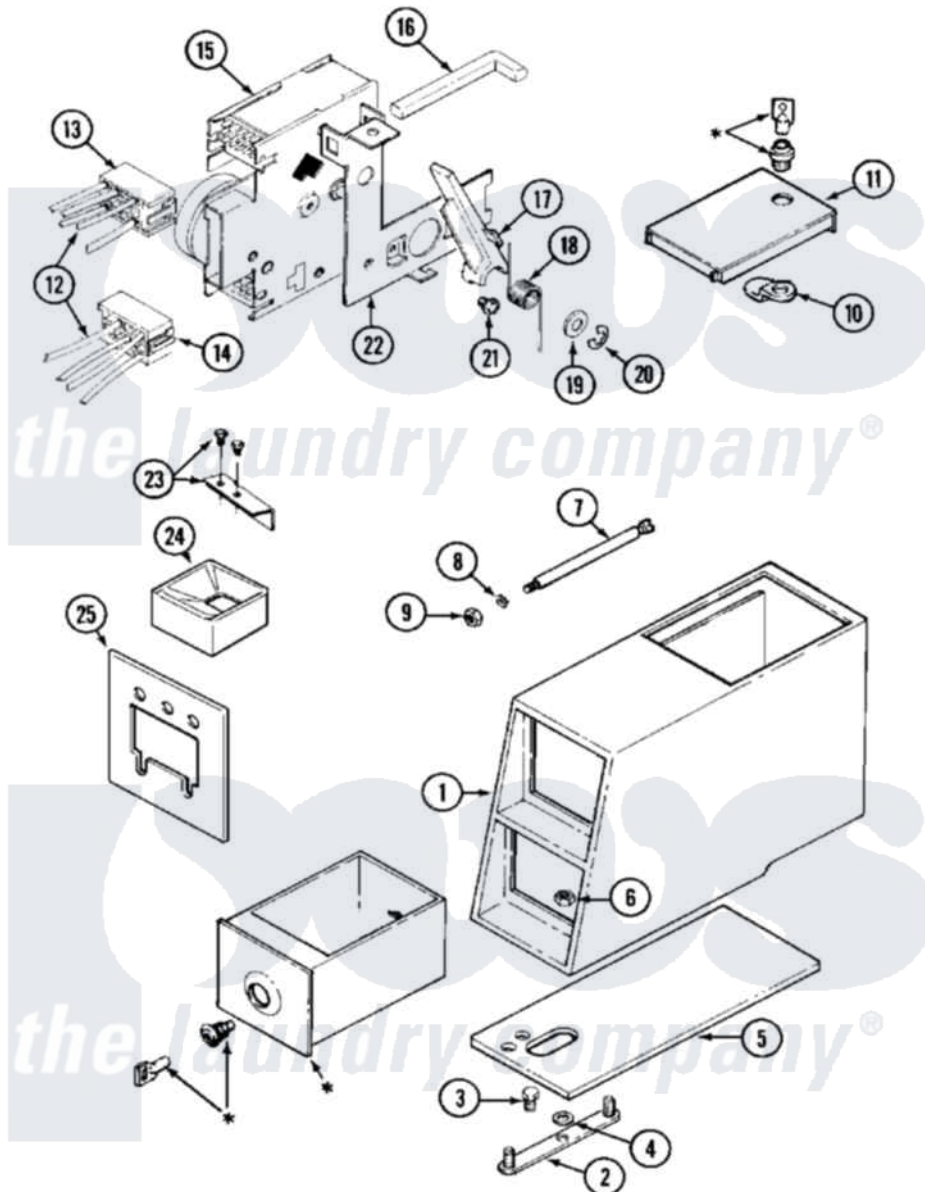

# Maytag MAT12CSAAQ 02 - CONTROL CENTER

\* CONTACT YOUR COMMERCIAL LAUNDRY DISTRIBUTOR

Maytag [Residential Maytag MAT12CSAAQ Washer Parts](#) Parts Diagram 02 - CONTROL CENTER

[Click on the part number to view part](#)

Item	Original Part Number	Replaced By	Status	Part Description
001	22002478		Not Available	VAULT, COIN (WHT) (ORIGINAL COIN VAULT NLA USE
"	22002479	<a href="#">22002885</a>		Vault, Coin
002	22001810		Not Available	STRAP, MOUNTING
003	211294	<a href="#">90767</a>		Screw, 8A X 3/8 HeX Washer Head Tapping
004	<a href="#">910309</a>			Washer, Mounting Strap
005	<a href="#">22001870</a>			Gasket, Coin Vault
"	<a href="#">22001874</a>			Gasket, Coin Vault
006	Y052740	<a href="#">62739</a>		Nut, Lock
007	<a href="#">211605</a>			Bezel, Timer Dial
"	22001903	<a href="#">8576635</a>		Bolt
008	<a href="#">910387</a>			Lockwasher, Vault Assembly
009	<a href="#">Y052721</a>			Nut, Terminal Block Plate
010	NLA		Not Available	CAM, LOCKING
011	<a href="#">22001881</a>			Grommet, Double