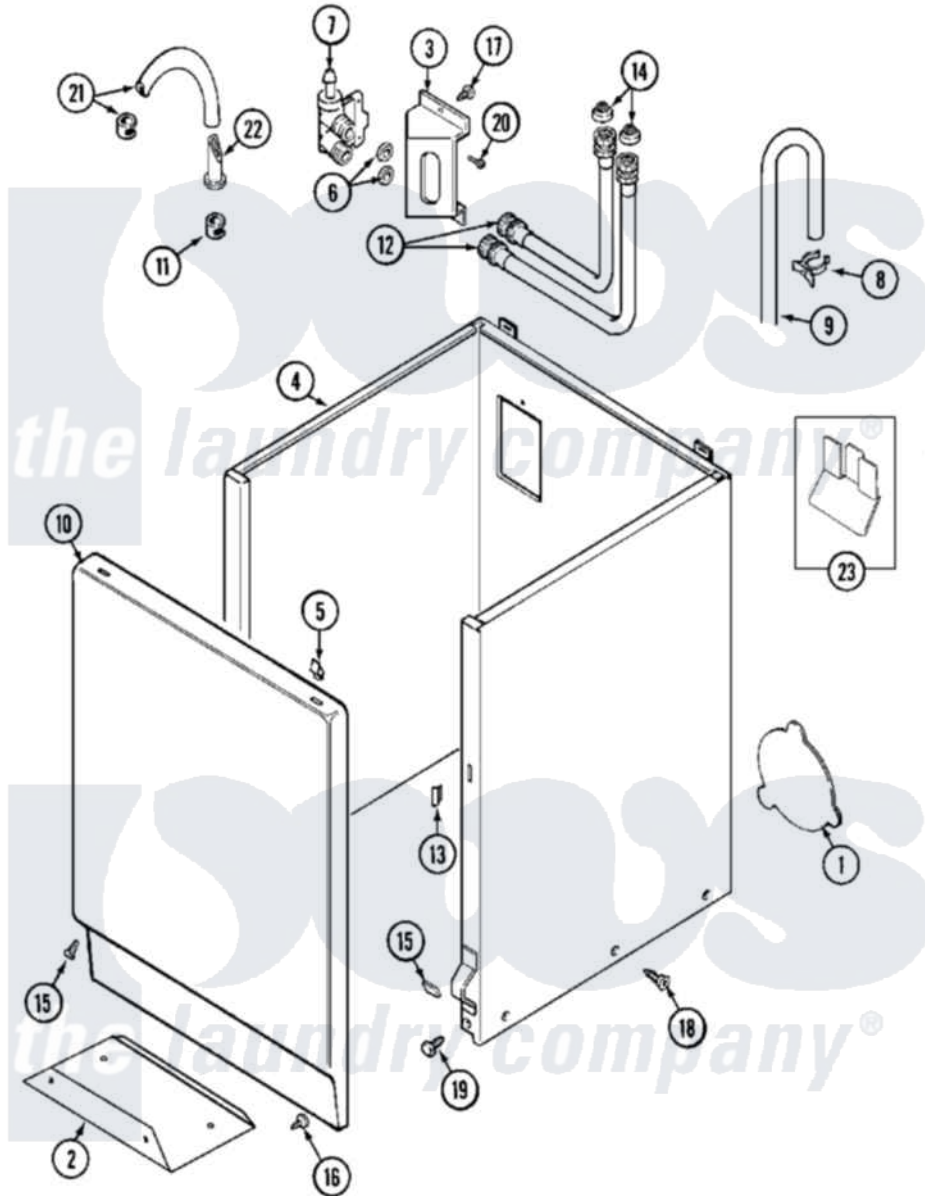

Maytag MAT12CSAAQ 03 - CABINET

Maytag [Residential Maytag MAT12CSAAQ Washer Parts](#) Parts Diagram 03 - CABINET
 Click on the part number to view part

Item	Original Part Number	Replaced By	Status	Part Description
001	211294	90767		Screw, 8A X 3/8 HeX Washer Head Tapping
"	212985	22002924		Plate, Access
"	NLA		Not Available	PLATE, ACCESS
002	213846			Guard, Belt
003	214812	22002361		Bracket, Water Valve
"	22003217	3370225		Screw
004	22001995			Screw Note: Screw, Tumbler Front And Shroud
"	22002381			V-Bracket
"	22002382			Fastener, V-Bracket
"	NLA		Not Available	CABINET (WHT)
005	22001650			Fastener, Spring
006	Y013783			Washer, Inlet Hose
007	205161	489503		Clamp
"	214337	96160		Screen
"	22001604			Valve, Water 120V 60Hz

"	22001605		Valve, Water 240V 50hz
008	22001815	22002765	Clip, Hose
009	22001816		Hose, Drain
"	22002700	22003410	Hose, Drain
"	22002701	22003814	Retainer, Drain Hose
010	22001803	Not Available	PANEL, FRONT (WHT)
"	22001804	22002653	Panel, Front
"	33001268	Not Available	PAD, DOOR
011	205161	489503	Clamp
012	205828	202860	Inlet Hose Assembly
"	208100	76313	Hosefill
013	214376	22002331	Spacer, Front Panel
014	200961	12001413	Strainer And Washer Kit
015	213280	204439	Screw And Fstner Assembly
"	22001496		Front Panel Fastener And Screw
016	211294	90767	Screw, 8A X 3/8 HeX Washer Head Tapping
017	212276	W10116760	Screw
018	213007		Xfor Cabinet See Cabinet, Back
019	213121	3400111	Screw, 12-14 X 5/8
"	213122	27001200	Screw
020	Y313561		Screw---NA
021	22001608	22001954	Injector Hose And Clamp Kit
022	22001900		Preventer, Back Flow
023	22001972		Clip, Cabinet