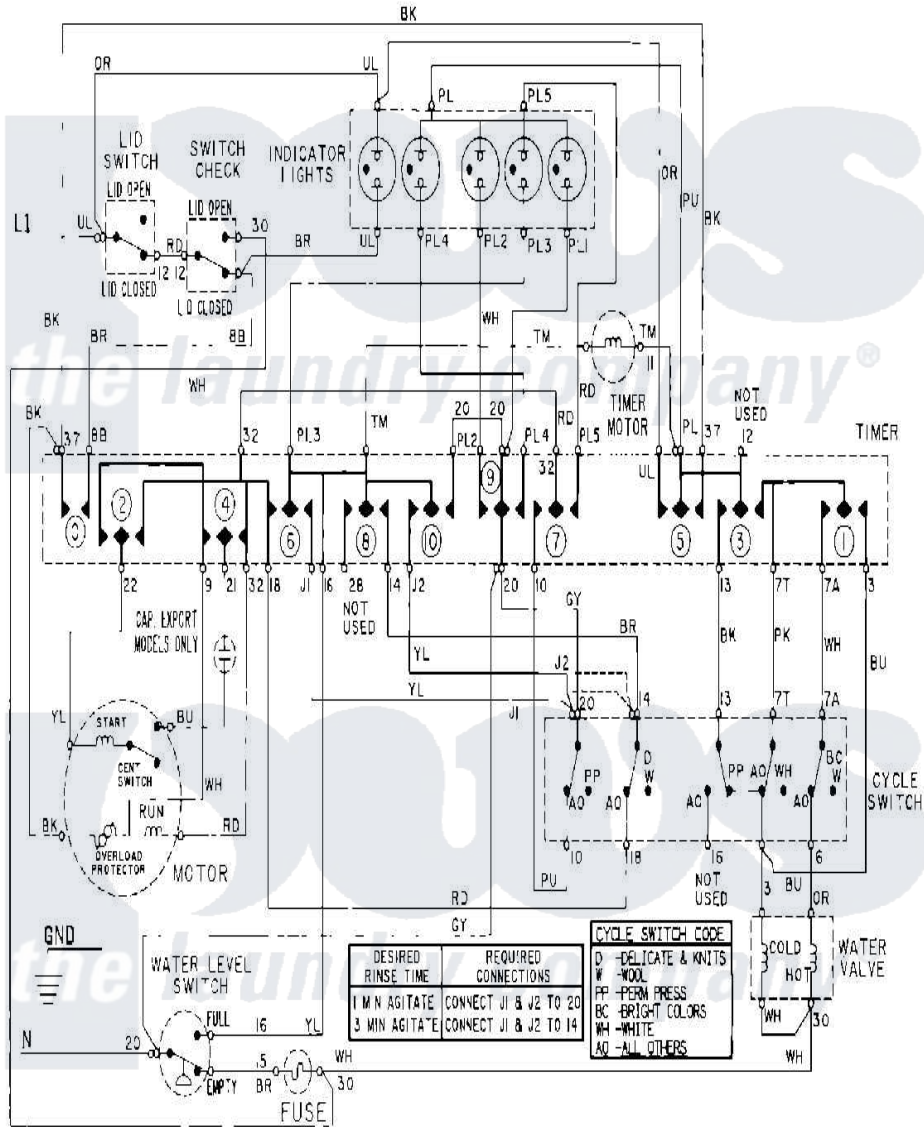

Maytag MAT12CSAAQ 04 - WIRING INFORMATION

Maytag Residential Maytag MAT12CSAAQ Washer Parts Parts Diagram 04 - WIRING INFORMATION
 Click on the part number to view part

Item	Original Part Number	Replaced By	Status	Part Description
001	NLA		Not Available	WIRING INFORMATION
"	NLA		Not Available	WIRING INFORMATION