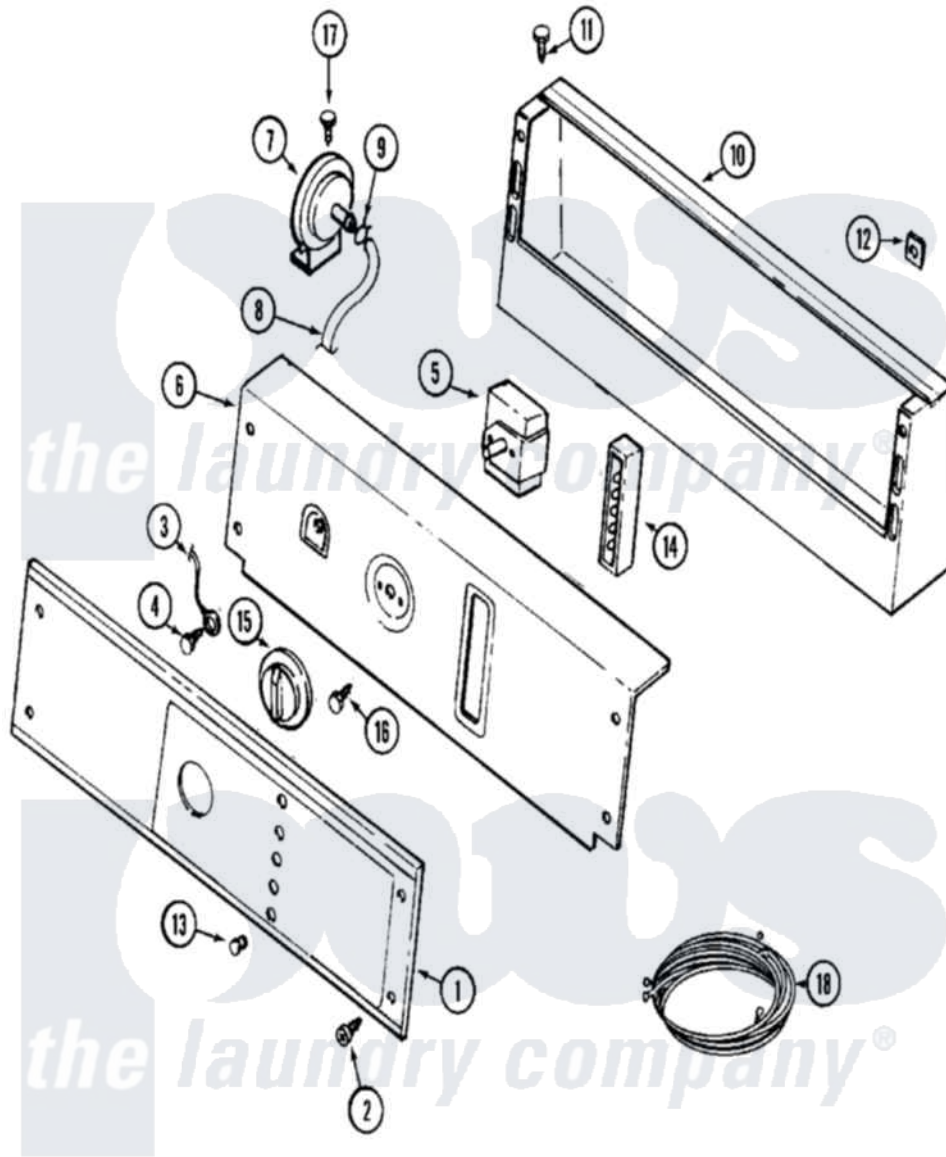

Maytag MAT12CSAAQ 05 - CONTROL PANEL (BSQ)

Maytag Residential Maytag MAT12CSAAQ Washer Parts Parts Diagram 05 - CONTROL PANEL (BSQ)
 Click on the part number to view part

Item	Original Part Number	Replaced By	Status	Part Description
001	22001884			Panel, Control
002	215506			Screw, Control Panel Overlay
003	204807			Ground Wire, Supp. Plte To Top Cover
004	210186	3370225		Screw
005	205353			Switch, DiAl-A-Fabric
006	22002883			Bracket, Back
007	22001308			Switch, Water Level
008	212942	22001619		Tube, Water Level Switch
009	410296	596669		Clamp, Manifold
010	211149			Clip, Capacitor
"	211294	90767		Screw, 8A X 3/8 HeX Washer Head Tapping
"	22002884			Console
"	Y200832			Capacitor
011	212276	W10116760		Screw
012	215003			Fastener, Panel And Bracket

013	215564		Lens, Indicator Light
014	206881		Indicator, Light
"	206882	W10133276	Indicator, Five Light
015	206894		Knob, Selector
"	215561	206894	Knob, Selector
016	Y313588	488234	Screw 8-32 X 1/4
017	211294	90767	Screw, 8A X 3/8 HeX Washer Head Tapping
018	22002256		Wire Harness Kit
"	314531		Connector, Edgeboard
"	NLA	Not Available	MOTOR CAPACITOR KIT---NA
"	Y312953		Terminal, Edgeboard