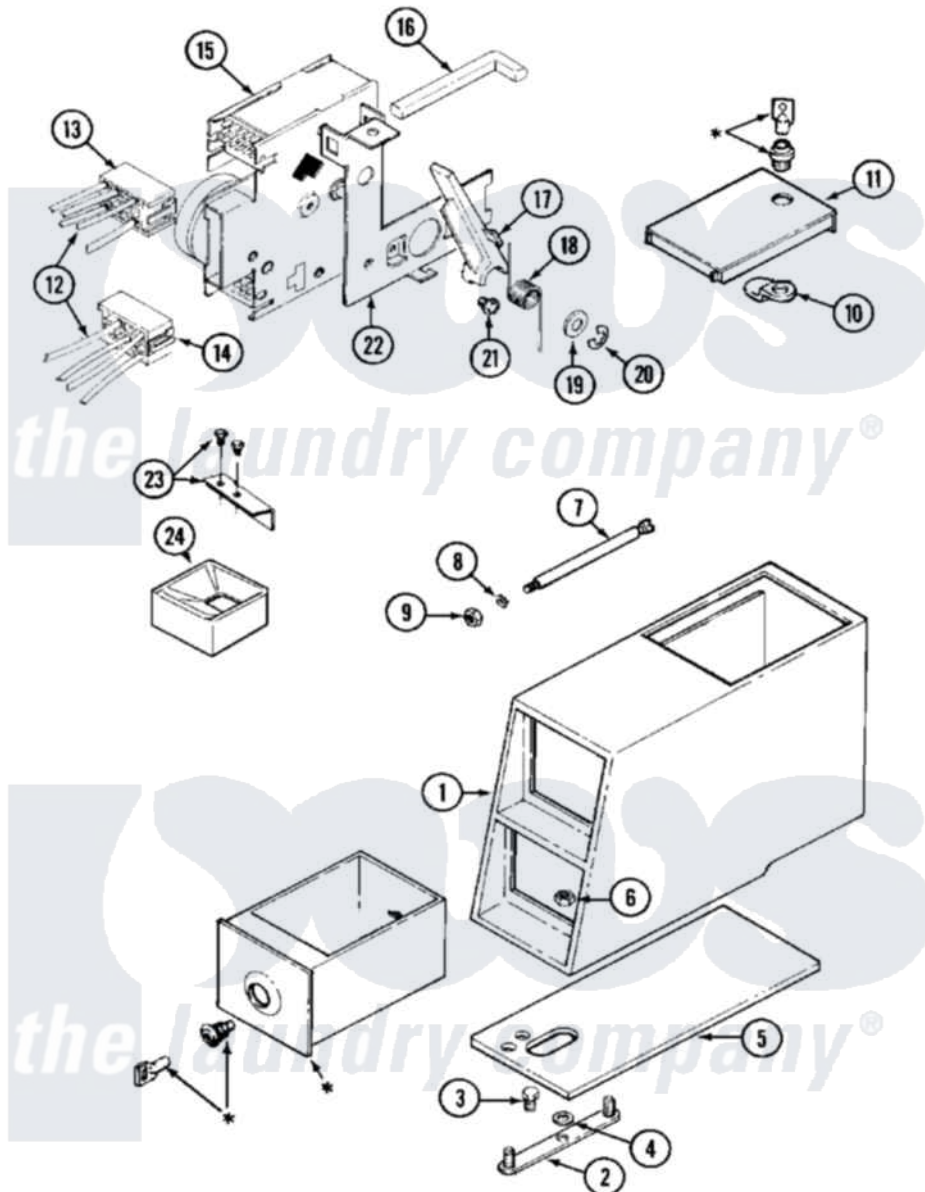

Maytag MAT12CSAAQ 06 - CONTROL CENTER (BSQ)

* CONTACT YOUR COMMERCIAL LAUNDRY DISTRIBUTOR

Maytag [Residential Maytag MAT12CSAAQ Washer Parts](#) Parts Diagram 06 - CONTROL CENTER (BSQ)

[Click on the part number to view part](#)

Item	Original Part Number	Replaced By	Status	Part Description
001	22002885			Vault, Coin
002	22001810		Not Available	STRAP, MOUNTING
003	211294	90767		Screw, 8A X 3/8 HeX Washer Head Tapping
004	910309			Washer, Mounting Strap
005	22002599			Gasket, Coin Vault
006	Y052740	62739		Nut, Lock
007	211605			Bezel, Timer Dial
"	22001903	8576635		Bolt
008	910387			Lockwasher, Vault Assembly
009	Y052721			Nut, Terminal Block Plate
010	NLA		Not Available	CAM, LOCKING
011	22001881			Grommet, Double
"	22001882			Latch, Access Door
"	22001883	214354		Screw, Top Cover To Cabnt.
"	22002886	22003692		Timer Access Door Assembly
012	22001088			Wire Harness, Main

"	22001093		Wire Harness, Main
"	22002223	22002256	Wire Harness Kit
"	NLA	Not Available	HARNESS, WIRE (CS)
013	22001885		Housing, Connector ---N
014	22001886		Housing, Connector
015	22001083		Timer
"	22001087		Timer
016	216442		Rod, Actuator
017	22001042		Pivot Arm, Timer
018	214663		Spring For Timer Lever
019	22001398		Retainer, Spring---NA
020	Y312270		Clip, Spring Retainer
021	216412		Screw, Bracket To Timer
022	212276	W10116760	Screw
"	22001043		Bracket, Timer
023	22001811	22003415	Actuator K
"	22001813	22003417	Actuator Kit
024	22002533		Weld Assembly, Funnel
"	22002534		Bolt, Carriage
025	NLA	Not Available	DOUBLE ACTUATOR DOOR KIT (WHT)