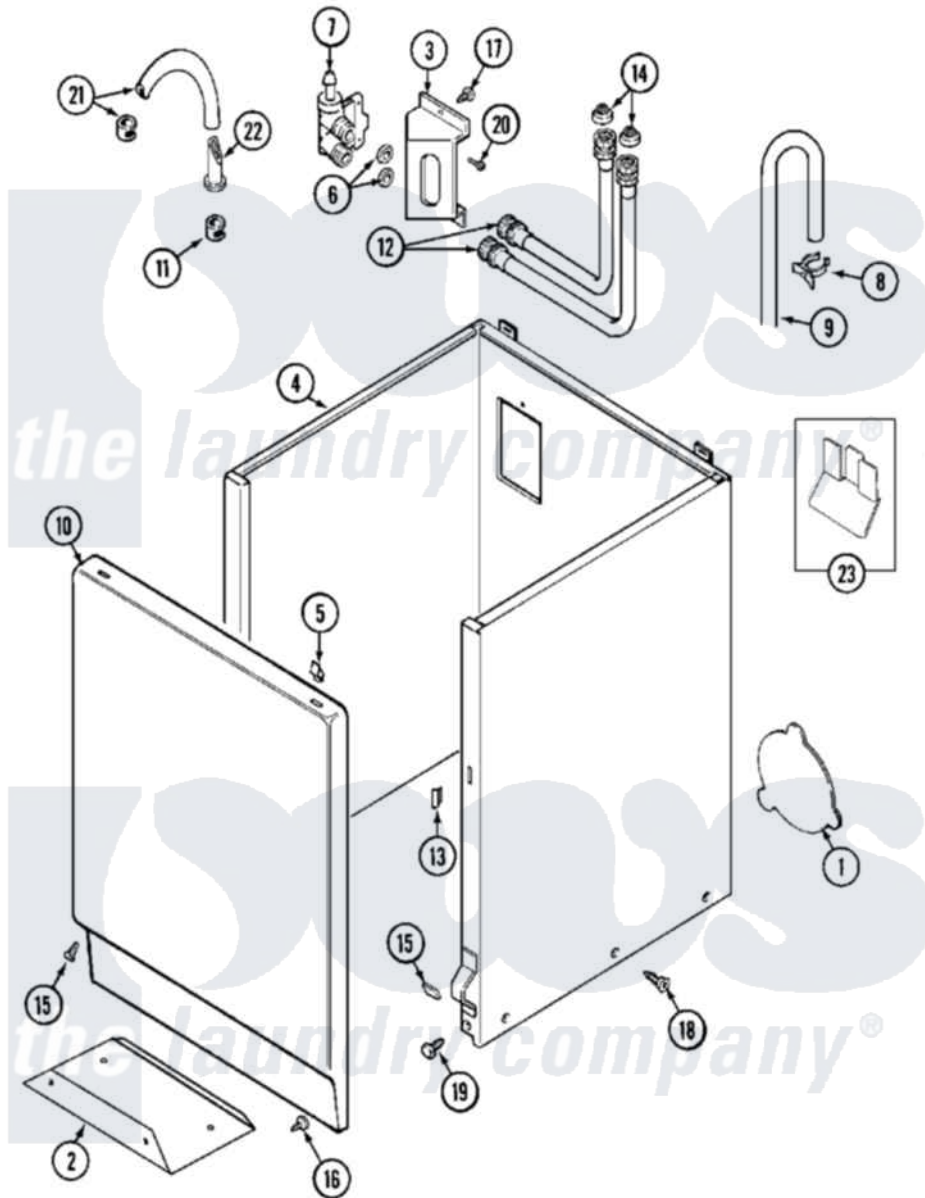

Maytag MAT12CSAAQ 07 - CABINET (BSQ)

Maytag [Residential Maytag MAT12CSAAQ Washer Parts](#) Parts Diagram 07 - CABINET (BSQ)
 Click on the part number to view part

Item	Original Part Number	Replaced By	Status	Part Description
001	211294	90767		Screw, 8A X 3/8 HeX Washer Head Tapping
"	212985	22002924		Plate, Access
"	NLA		Not Available	PLATE, ACCESS
002	213846			Guard, Belt
003	214812	22002361		Bracket, Water Valve
"	22003217	3370225		Screw
004	22001995			Screw Note: Screw, Tumbler Front And Shroud
"	22002381			V-Bracket
"	22002382			Fastener, V-Bracket
"	22002657		Not Available	CABINET ASSEMBLY (BSQ)
005	22001650			Fastener, Spring
006	Y013783			Washer, Inlet Hose
007	205161	489503		Clamp
"	214337	96160		Screen
"	22001604			Valve, Water 120V 60Hz

"	22001605		Valve, Water 240V 50hz
008	22001815	22002765	Clip, Hose
009	22001816		Hose, Drain
"	22002700	22003410	Hose, Drain
"	22002701	22003814	Retainer, Drain Hose
010	22002653		Panel, Front
011	205161	489503	Clamp
012	205828	202860	Inlet Hose Assembly
"	208100	76313	Hosefill
013	214376	22002331	Spacer, Front Panel
014	200961	12001413	Strainer And Washer Kit
015	213325		Clip, Retaining
"	22001496		Front Panel Fastener And Screw
016	211294	90767	Screw, 8A X 3/8 HeX Washer Head Tapping
017	212276	W10116760	Screw
018	213007		Xfor Cabinet See Cabinet, Back
019	213121	3400111	Screw, 12-14 X 5/8
"	213122	27001200	Screw
020	Y313561		Screw----NA
021	22001608	22001954	Injector Hose And Clamp Kit
022	22001900		Preventer, Back Flow
023	22001972		Clip, Cabinet