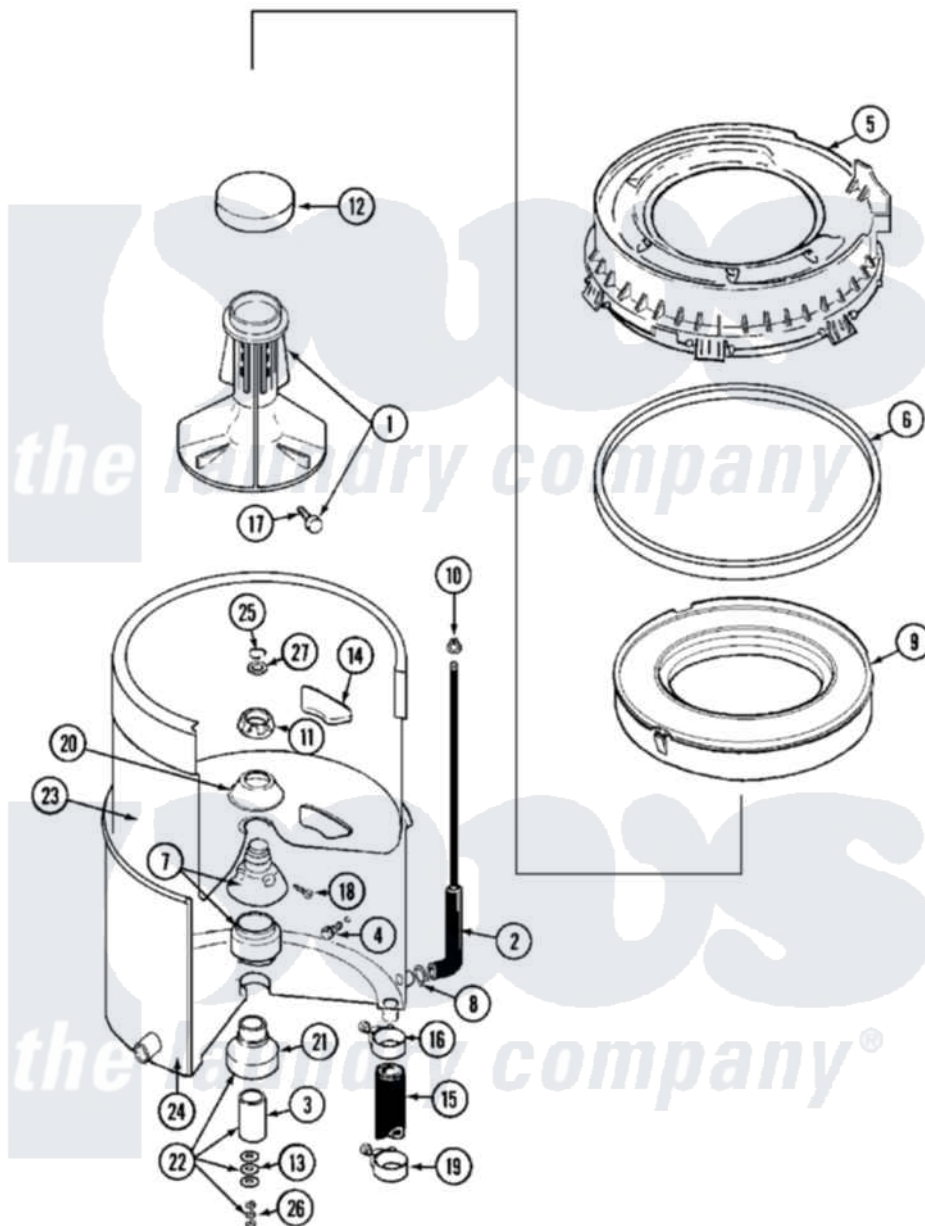

Maytag MAT12CSAAQ 08 - TUB (BSQ)

Maytag [Residential Maytag MAT12CSAAQ Washer Parts](#) Parts Diagram 08 - TUB (BSQ)
 Click on the part number to view part

Item	Original Part Number	Replaced By	Status	Part Description
001	208543			Agitator
002	212942	22001619		Tube, Water Level Switch
003	211130			Bearing Liner, Tub Bearing
004	200744	W10175939		Bolt
"	205254	W10175938		Bolt
005	22001606	12001270		Kit, Injector Acc.
006	Y22001201	22001007		Gasket, Cover To Tub
007	22001648	6-2095720		Mounting S
008	211641			Clamp, 1-1/16"
009	22001142			Ring, Balance
010	410296	596669		Clamp, Manifold
011	211047	6-2110472		Nut- Clamp
012	215532			Cap, Agitator
013	211100			Washer, Outer Tub
014	215980			Plug, Filter Hole
015	Y212989			Hose, Outer Tub To Pump

016	22001640	285655	Clamp, Hose
017	206478	Not Available	SCREW & WASHER FOR AGITATOR
018	22001423		Set Screw, Mounting Stem
019	22001640	285655	Clamp, Hose
020	211210		Washer, Clamping Nut
021	200824	6-2040130	Tub Bearin
022	204013	6-2040130	Tub Bearin
023	22001141	Y2201881	Tub, Inner Short White SP
024	22001115	22003312	Tub, Outer
025	Y015667		Retaining Ring
026	Y054867		Washer, Lock
027	Y015666		Washer, Retaining -