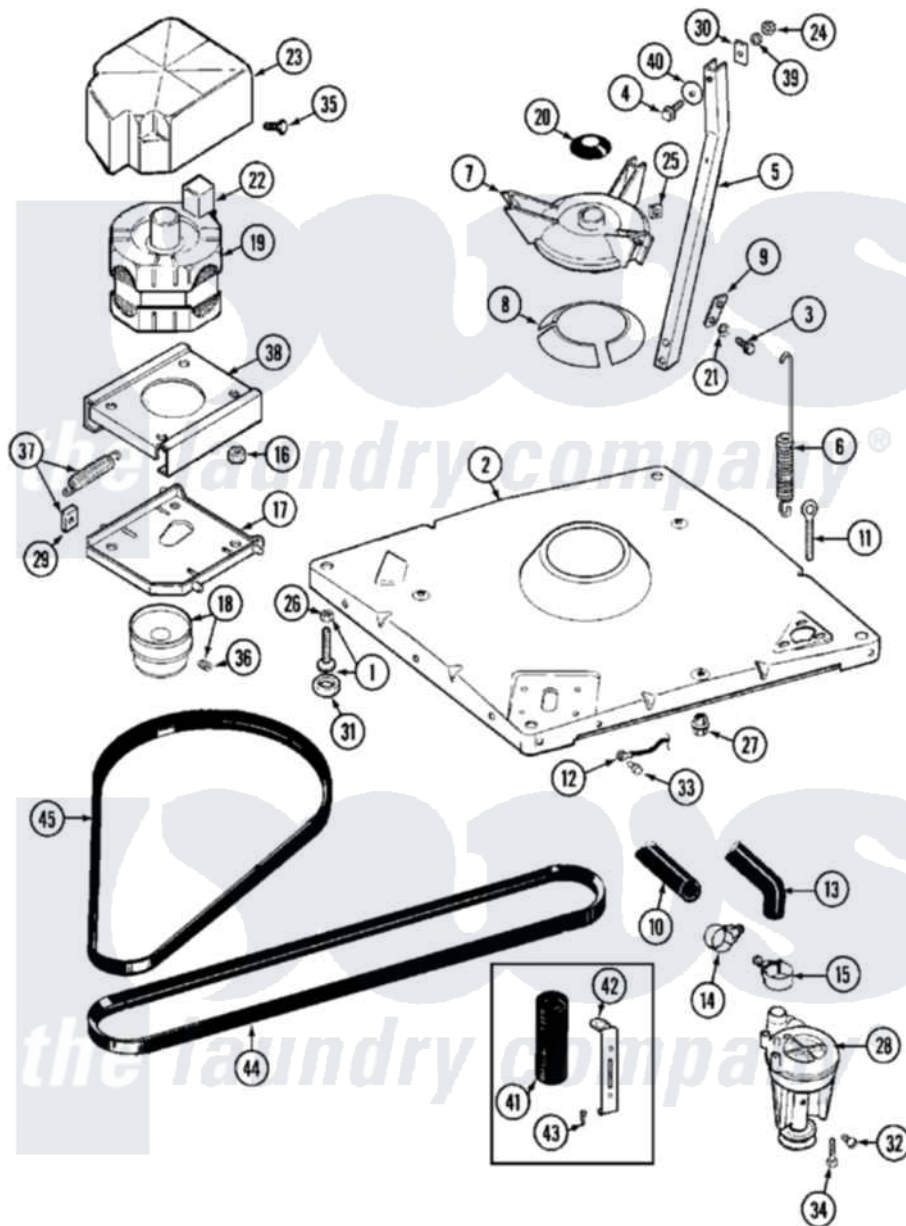

Maytag MAT12CSAAQ 09 - BASE (BSQ)

Maytag [Residential Maytag MAT12CSAAQ Washer Parts](#) Parts Diagram 09 - BASE (BSQ)
 Click on the part number to view part

Item	Original Part Number	Replaced By	Status	Part Description
001	Y302699	22003428		Leg, Adjustable
002	22001172	22002150		Base
003	Y015627			Screw- Hex
004	200744	W10175939		Bolt
"	205254	W10175938		Bolt
005	213100		Not Available	PART NOT USED
006	22001300			Spring, Centering
007	203725			Damper W/Bolt And Clip
008	203956			Damper Pad Kit
009	213073			Washer, Double Brace
010	22001816			Hose, Drain
011	216416			Bolt, Eye/Centering Spring
012	901220			Ground Wire
013	Y212989			Hose, Outer Tub To Pump
014	Y22001820	285655		Clamp, Hose
015	22001640	285655		Clamp, Hose