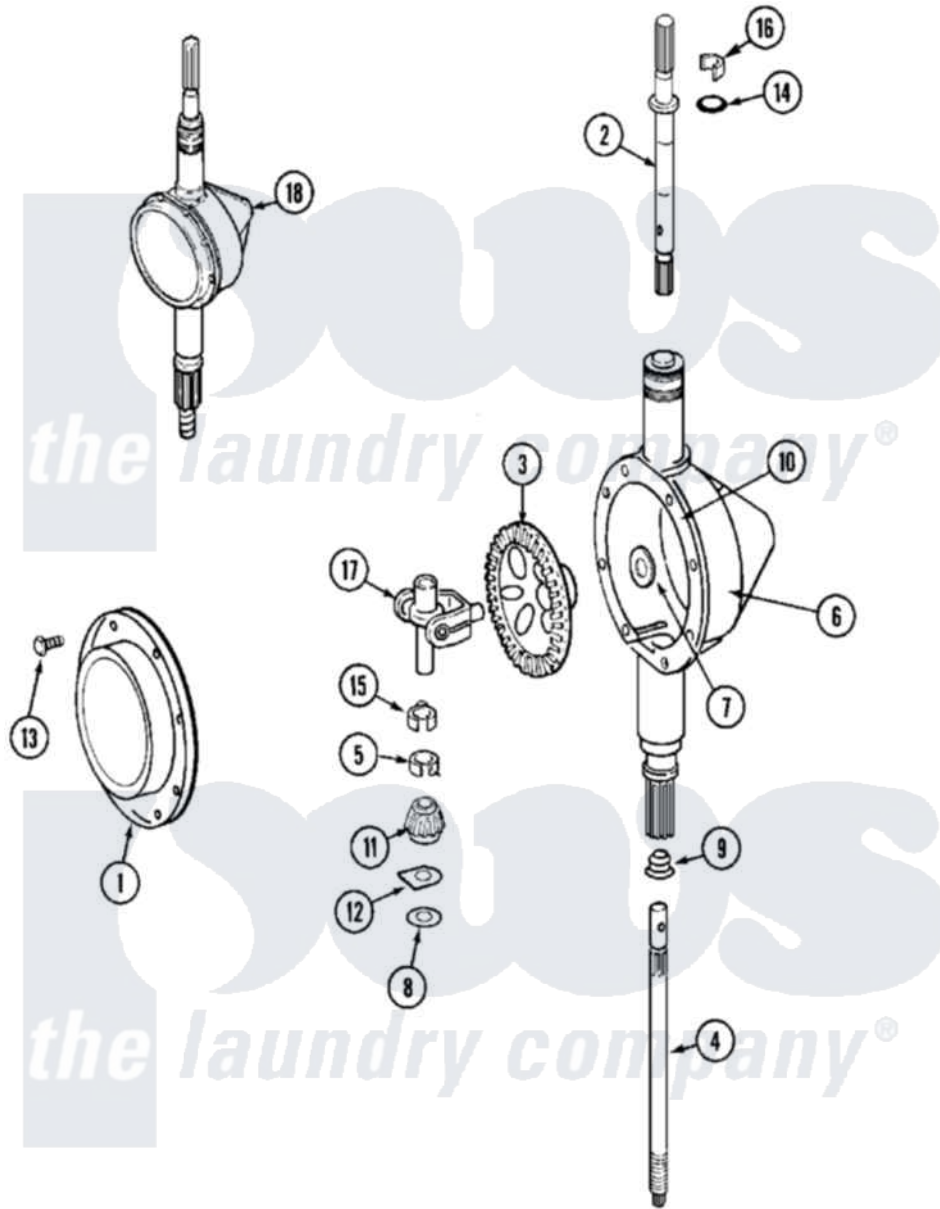

Maytag MAT12CSAAQ 10 - TRANSMISSION (BSQ)

Maytag [Residential Maytag MAT12CSAAQ Washer Parts](#) Parts Diagram 10 - TRANSMISSION (BSQ)
 Click on the part number to view part

| Item | Original Part Number | Replaced By | Status | Part Description |
|------|--------------------------|---------------------------|---------------|------------------------------|
| 001 | 206628 | | | Cover, Transmission |
| 002 | 22002415 | 6-2168983 | | Shaft- Agi |
| 003 | 206713 | 6-2067130 | | Gear- Beve |
| 004 | 22002343 | 6-2300060 | | Shaft- Cen |
| 005 | 22002353 | | | Collar, Center Shaft |
| 006 | 22002537 | | | Housing, Transmission |
| " | Y056080 | 6-0560800 | | Oil |
| 007 | 215394 | | | Washer, Bevel Gear |
| 008 | 211483 | 6-2114830 | | Washer- SP |
| 009 | 206602 | 207843 | | Lip Seal Repair Kit |
| 010 | Y058700 | 675652 | | Adhesive |
| 011 | 215401 | W10221114 | | Pinion |
| 012 | 215395 | | | Plate, Clutch |
| 013 | 215417 | | Not Available | SCREW, TRANSMISSION COVER |
| 014 | 22002417 | | | O-Ring AgitatOr Shaft |
| 015 | 22002341 | | | Collar, Lower Plastic Keeper |

016 [22002340](#)

Collar, Agitator Shaft

017 206685

[6-2066850](#)

Yoke

018 22002127

[6-2097790](#)

Transmison