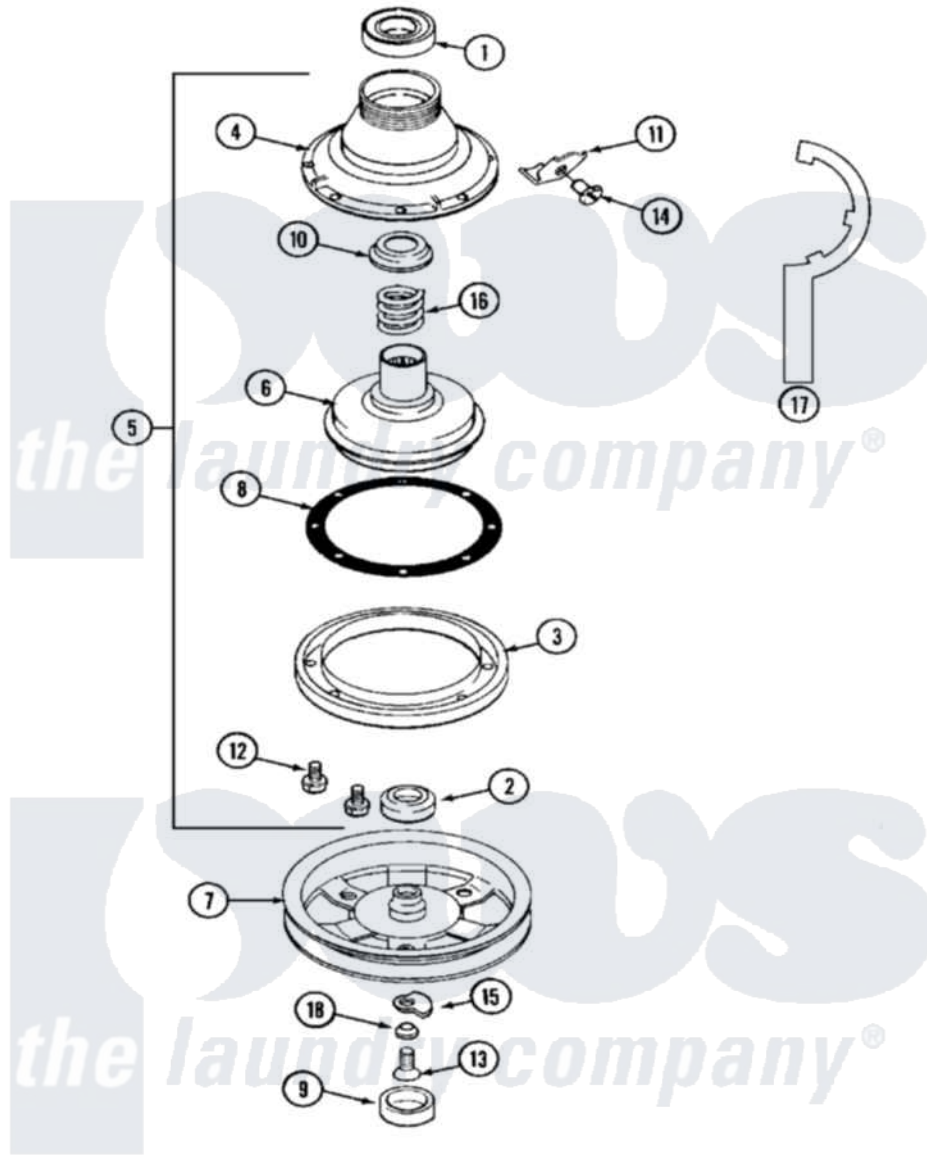

Maytag MAT12CSAAQ 11 - CLUTCH & BRAKE (BSQ)

Maytag [Residential Maytag MAT12CSAAQ Washer Parts](#) Parts Diagram 11 - CLUTCH & BRAKE (BSQ)
 Click on the part number to view part

Item	Original Part Number	Replaced By	Status	Part Description
001	Y200720	22003441		Bearing, Rear
002	200835			Bearing, Brake Rotor
003	211043	6-2011900		Brake Asse
004	211045	6-2011900		Brake Asse
005	201190	6-2011900		Brake Asse
006	201126	6-2011900		Brake Asse
007	22002431	6-2301550		Pulley Assembly
"	22002432			Pulley Assembly
008	211042	6-2011900		Brake Asse
009	22002428			Cover, Dust
010	211039	6-2011900		Brake Asse
011	213325			Clip, Retaining
012	211000			SCREW, BRAKE DRUM (HEX HEAD)
013	211375	681582		Screw
014	213326			Bolt, Sems Retaining Clip
015	211089			Lug, Stop Pulley

016	211041	6-2011900	Brake Asse
017	Y038315	038315	Tool
018	211090	22003555	Washer, Stop Lug