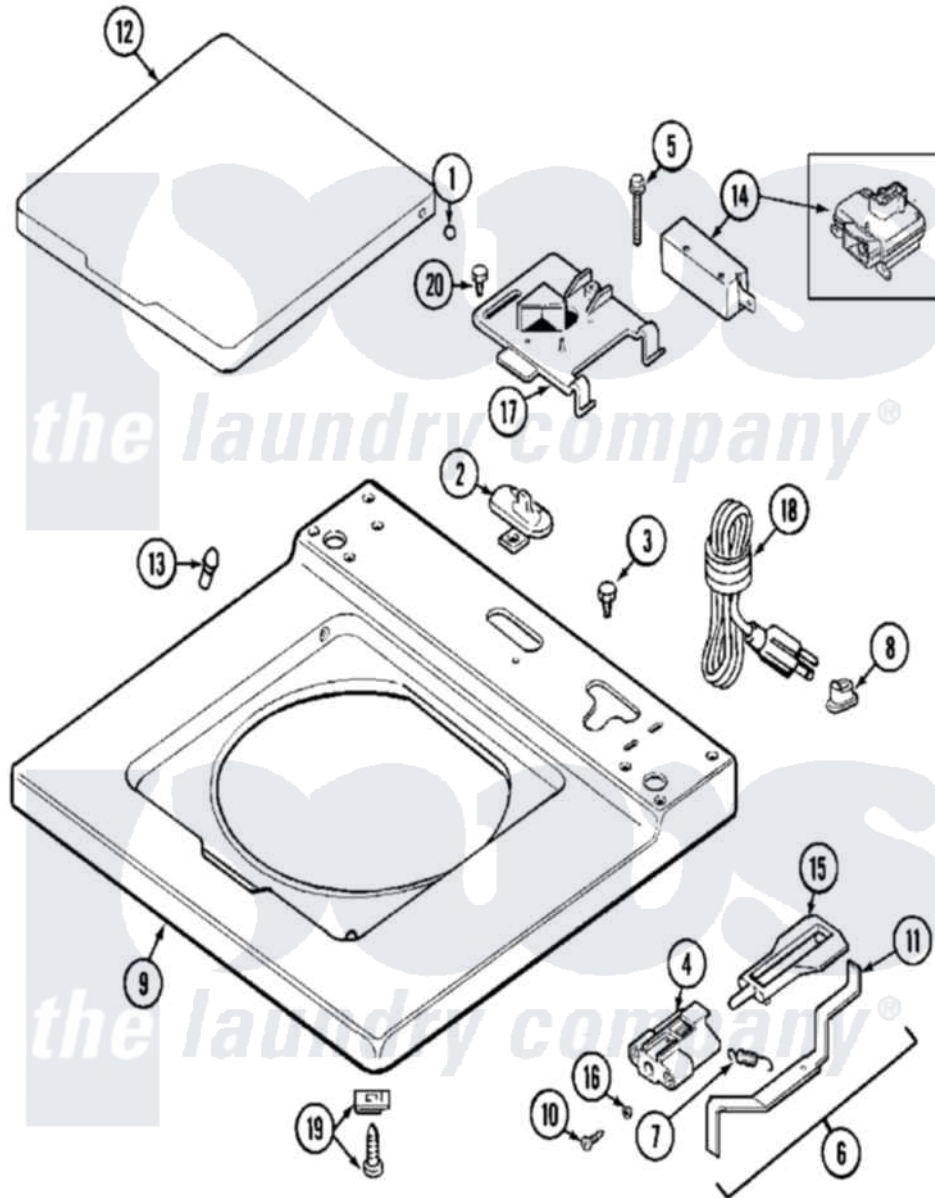

Maytag MAT12CSAAQ 12 - TOP

Maytag Residential Maytag MAT12CSAAQ Washer Parts Parts Diagram 12 - TOP
 Click on the part number to view part

Item	Original Part Number	Replaced By	Status	Part Description
001	211726			Hinge, Ball Lid
002	207159	489355		Screw, 8 X 1/2
"	22001298			Cap, Top Cover
003	210186	3370225		Screw
004	22002135			Bracket, Unbalance
"	NLA		Not Available	BRACKET, UNBALANCE----NA
005	213501			Screw, No.6-20 X 1-1/8 Inch
006	22001681			Unbalance Lever Assembly
"	22001969			Unbalance Lever Assembly
007	213720			Spring, Lid Switch
008	211881			Grommet, Cord Part Not Used-Gas Models Only
"	216183			Grommet, Cord Export
"	22002532	216183		Grommet, Cord Export
009	216423	3370225		Screw
"	22001867	22001970		Cover Assembly, Top

"	22001920		Fuse
"	22001921	10091101	Block-Fuse
"	22001970		Cover Assembly, Top
"	22001971	22002888	Cover, Top
"	22002142		Cover Assembly, Top --NA
"	NLA	Not Available	COVER, TOP (ALM)
010	910182	25-7809	Screw, No.6-20 1/2 Flthd Torx
011	22001672		Lever, Unbalance
"	22001968		Lever, Unbalance
012	22001341		Lid W/Legend
"	22001342	22002656	Lid, With Legend
"	22001594	22001341	Lid W/Legend
013	212716		Bumper, Lid
014	22001682		Switch Assembly, Lid W/4amp Fuse
"	22001922		Sub-Harness
"	22001967	12001908	Switch-Lid
"	22002383	22003813	Lid Switch
015	216255		Plunger, Lid Switch
016	211500		Washer, Bracket To Top Cover
017	22001678		Bracket, Switch And Fuse
018	205056	204590	Cord, Power
"	208569	Not Available	CORD, POWER
"	208746	Not Available	CORD, POWER (EXPORT)
"	208749	Not Available	CORD, POWER (EXPORT)
"	22001351	Not Available	CORD, POWER
"	22001549	22003062	Cord, Power
"	NLA	Not Available	CORD, POWER
019	204445		Screw And Fastener Assembly
020	207159	489355	Screw, 8 X 1/2
021	22003417		Actuator Kit