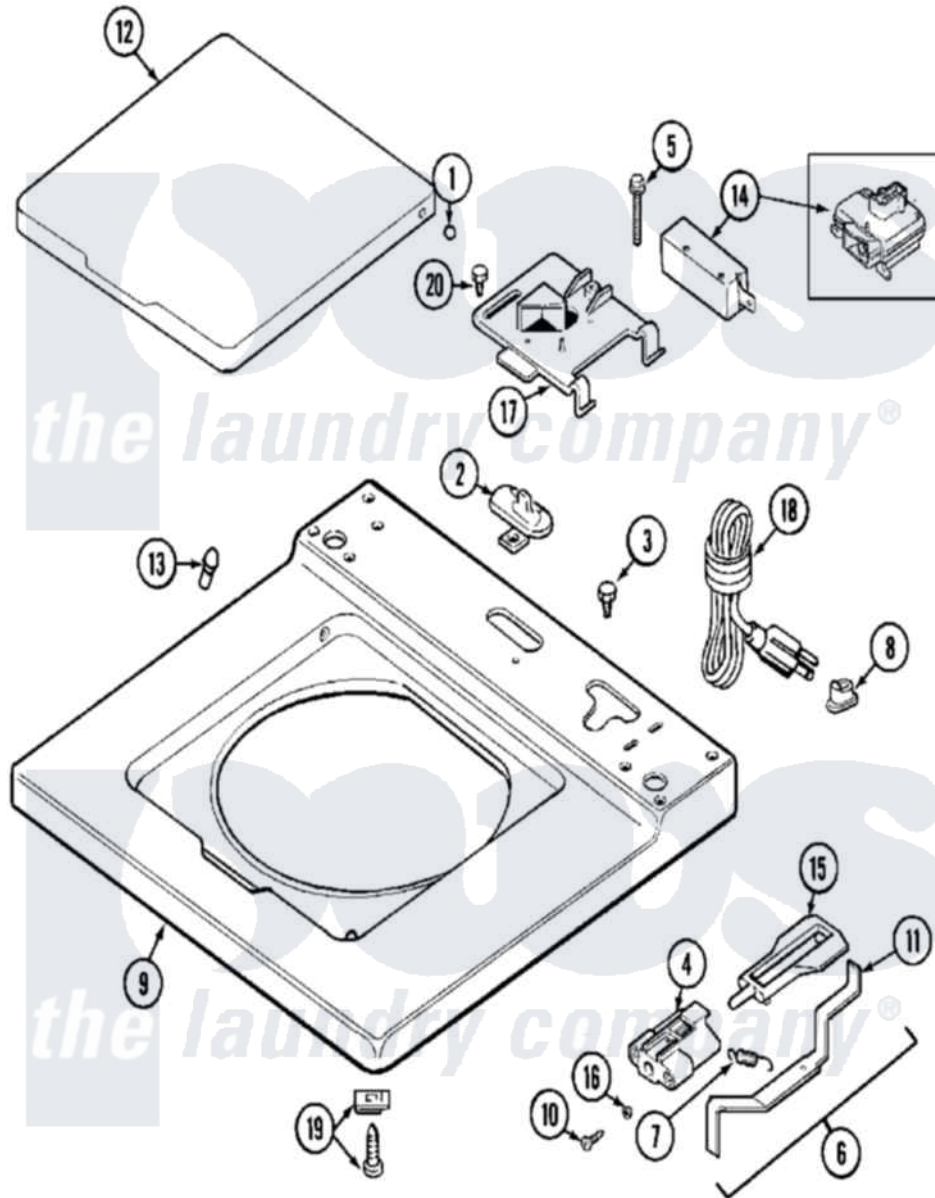

# Maytag MAT12CSAAQ 13 - TOP (BSQ)

Maytag [Residential Maytag MAT12CSAAQ Washer Parts](#) Parts Diagram 13 - TOP (BSQ)  
 Click on the part number to view part

Item	Original Part Number	Replaced By	Status	Part Description
001	<a href="#">211726</a>			Hinge, Ball Lid
002	207159	<a href="#">489355</a>		Screw, 8 X 1/2
"	<a href="#">22001298</a>			Cap, Top Cover
003	210186	<a href="#">3370225</a>		Screw
004	<a href="#">22002135</a>			Bracket, Unbalance
005	<a href="#">204445</a>			Screw And Fastener Assembly
006	<a href="#">22001969</a>			Unbalance Lever Assembly
007	<a href="#">213720</a>			Spring, Lid Switch
008	<a href="#">211881</a>			Grommet, Cord Part Not Used-Gas Models Only
"	22002532	<a href="#">216183</a>		Grommet, Cord Export
009	<a href="#">22002888</a>			Cover, Top
010	910182	<a href="#">25-7809</a>		Screw, No.6-20 1/2 Flthd Torx
011	<a href="#">22001968</a>			Lever, Unbalance
012	<a href="#">22002656</a>			Lid, With Legend
013	<a href="#">212716</a>			Bumper, Lid
014	22001967	<a href="#">12001908</a>		Switch-Lid

015	<a href="#">216255</a>		Plunger, Lid Switch
016	<a href="#">211500</a>		Washer, Bracket To Top Cover
017	<a href="#">22001678</a>		Bracket, Switch And Fuse
018	205056	<a href="#">204590</a>	Cord, Power
"	208569	Not Available	CORD, POWER
"	208746	Not Available	CORD, POWER (EXPORT)
"	208749	Not Available	CORD, POWER (EXPORT)
"	22001351	Not Available	CORD, POWER
"	22001549	<a href="#">22003062</a>	Cord, Power
"	NLA	Not Available	CORD, POWER
019	<a href="#">204445</a>		Screw And Fastener Assembly
020	207159	<a href="#">489355</a>	Screw, 8 X 1/2
021	<a href="#">22003417</a>		Actuator Kit