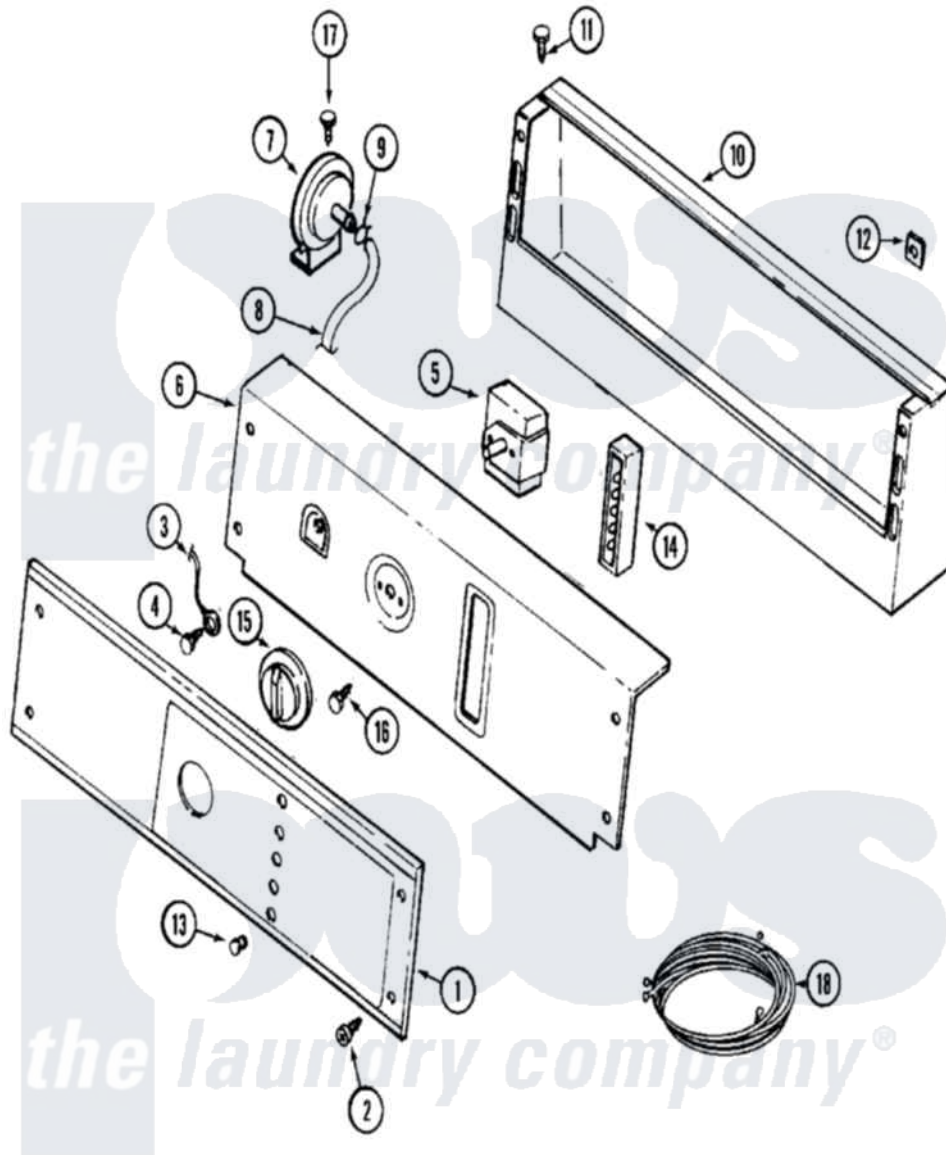

Maytag MAT12CSAAW 01 - CONTROL PANEL

Maytag [Residential Maytag MAT12CSAAW Washer Parts](#) Parts Diagram 01 - CONTROL PANEL
 Click on the part number to view part

Item	Original Part Number	Replaced By	Status	Part Description
001	22001884			Panel, Control
"	NLA		Not Available	PANEL, CONTROL (W/LENS)
002	215506			Screw, Control Panel Overlay
003	204807			Ground Wire, Supp. Plte To Top Cover
004	210186	3370225		Screw
005	205353			Switch, DiAl-A-Fabric
006	22001592			(WHT)
"	NLA		Not Available	BRACKET, BACK (ALM)
007	22001308			Switch, Water Level
008	212942	22001619		Tube, Water Level Switch
009	410296	596669		Clamp, Manifold
010	206780			Control Cover Assembly
"	206780L	206780		Control Cover Assembly
"	211149			Clip, Capacitor
"	211294	90767		Screw, 8A X 3/8 HeX Washer Head Tapping

"	Y200832		Capacitor
011	212276	W10116760	Screw
012	215003		Fastener, Panel And Bracket
013	215564		Lens, Indicator Light
014	206881		Indicator, Light
"	206882	W10133276	Indicator, Five Light
015	206894		Knob, Selector
"	215561	206894	Knob, Selector
016	Y313588	488234	Screw 8-32 X 1/4
017	211294	90767	Screw, 8A X 3/8 HeX Washer Head Tapping
018	22001088		Wire Harness, Main
"	22001093		Wire Harness, Main
"	22002223	22002256	Wire Harness Kit
"	22002256		Wire Harness Kit
"	22002324		Wire Harness
"	314531		Connector, Edgeboard
"	NLA	Not Available	HARNESS, WIRE
"	Y312953		Terminal, Edgeboard