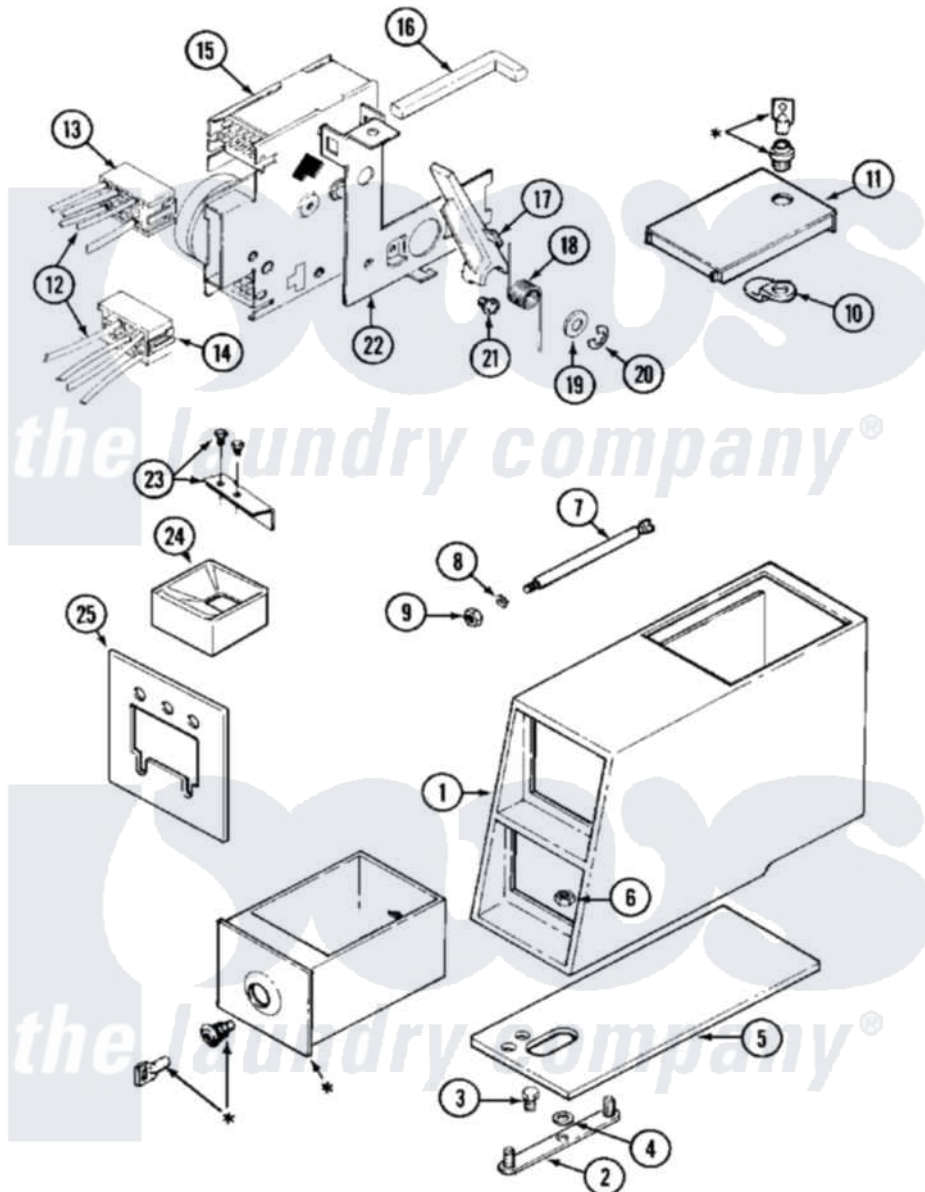

Maytag MAT12CSAAW 02 - CONTROL CENTER

* CONTACT YOUR COMMERCIAL LAUNDRY DISTRIBUTOR

Maytag [Residential Maytag MAT12CSAAW Washer Parts](#) Parts Diagram 02 - CONTROL CENTER

[Click on the part number to view part](#)

Item	Original Part Number	Replaced By	Status	Part Description
001	22002478		Not Available	VAULT, COIN (WHT) (ORIGINAL COIN VAULT NLA USE
"	22002479	22002885		Vault, Coin
002	22001810		Not Available	STRAP, MOUNTING
003	211294	90767		Screw, 8A X 3/8 HeX Washer Head Tapping
004	910309			Washer, Mounting Strap
005	22001870			Gasket, Coin Vault
"	22001874			Gasket, Coin Vault
006	Y052740	62739		Nut, Lock
007	211605			Bezel, Timer Dial
"	22001903	8576635		Bolt
008	910387			Lockwasher, Vault Assembly
009	Y052721			Nut, Terminal Block Plate
010	NLA		Not Available	CAM, LOCKING
011	22001881			Grommet, Double