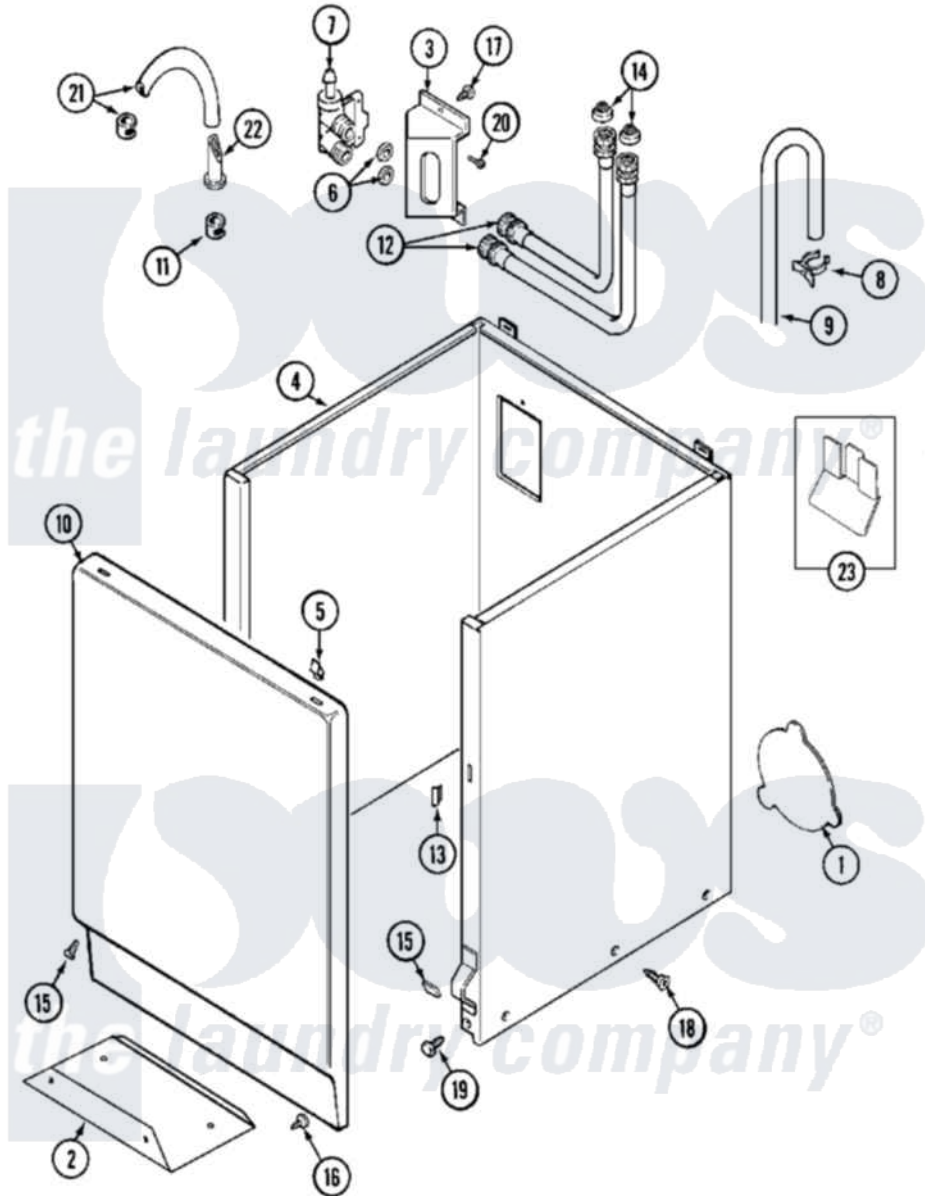

Maytag MAT12CSAAW 03 - CABINET

Maytag [Residential Maytag MAT12CSAAW Washer Parts](#) Parts Diagram 03 - CABINET
 Click on the part number to view part

Item	Original Part Number	Replaced By	Status	Part Description
001	211294	90767		Screw, 8A X 3/8 HeX Washer Head Tapping
"	212985	22002924		Plate, Access
"	NLA		Not Available	PLATE, ACCESS
002	213846			Guard, Belt
003	214812	22002361		Bracket, Water Valve
"	22003217	3370225		Screw
004	22001995			Screw Note: Screw, Tumbler Front And Shroud
"	22002381			V-Bracket
"	22002382			Fastener, V-Bracket
"	NLA		Not Available	CABINET (WHT)
005	22001650			Fastener, Spring
006	Y013783			Washer, Inlet Hose
007	205161	489503		Clamp
"	214337	96160		Screen
"	22001604			Valve, Water 120V 60Hz

"	22001605		Valve, Water 240V 50hz
008	22001815	22002765	Clip, Hose
009	22001816		Hose, Drain
"	22002700	22003410	Hose, Drain
"	22002701	22003814	Retainer, Drain Hose
010	22001803	Not Available	PANEL, FRONT (WHT)
"	22001804	22002653	Panel, Front
"	33001268	Not Available	PAD, DOOR
011	205161	489503	Clamp
012	205828	202860	Inlet Hose Assembly
"	208100	76313	Hosefill
013	214376	22002331	Spacer, Front Panel
014	200961	12001413	Strainer And Washer Kit
015	213280	204439	Screw And Fstner Assembly
"	22001496		Front Panel Fastener And Screw
016	211294	90767	Screw, 8A X 3/8 HeX Washer Head Tapping
017	212276	W10116760	Screw
018	213007		Xfor Cabinet See Cabinet, Back
019	213121	3400111	Screw, 12-14 X 5/8
"	213122	27001200	Screw
020	Y313561		Screw---NA
021	22001608	22001954	Injector Hose And Clamp Kit
022	22001900		Preventer, Back Flow
023	22001972		Clip, Cabinet