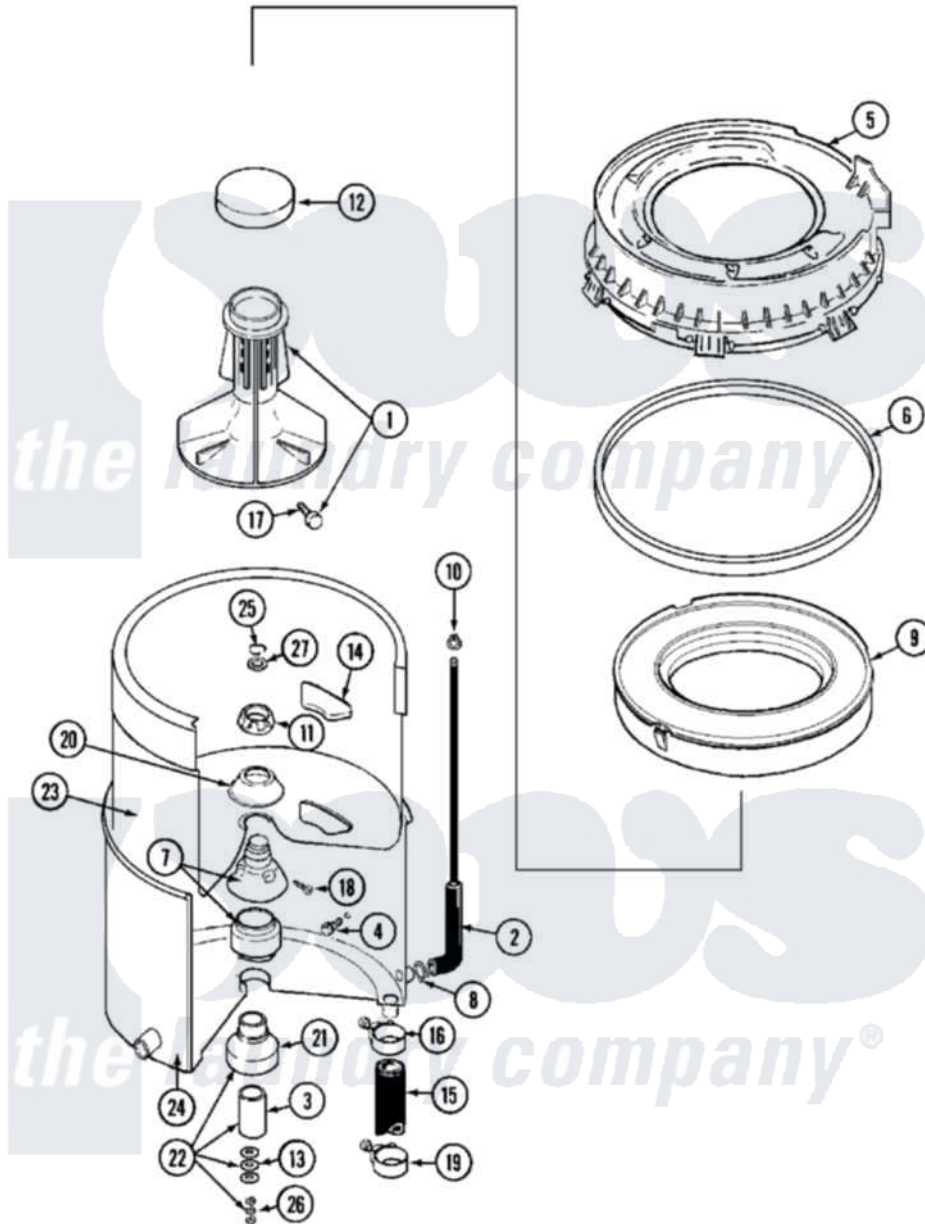

Maytag MAT12CSAAW 04 - TUB

Maytag Residential Maytag MAT12CSAAW Washer Parts Parts Diagram 04 - TUB
 Click on the part number to view part

Item	Original Part Number	Replaced By	Status	Part Description
001	208543			Agitator
002	212942	22001619		Tube, Water Level Switch
003	211130			Bearing Liner, Tub Bearing
004	200744	W10175939		Bolt
"	205254	W10175938		Bolt
005	22001606	12001270		Kit, Injector Acc.
006	Y22001201	22001007		Gasket, Cover To Tub
007	22001648	6-2095720		Mounting S
008	211641			Clamp, 1-1/16"
009	22001142			Ring, Balance
010	410296	596669		Clamp, Manifold
011	211047	6-2110472		Nut- Clamp
012	215532			Cap, Agitator
013	211100			Washer, Outer Tub
014	215980			Plug, Filter Hole
015	Y212989			Hose, Outer Tub To Pump

016	22001640	285655	Clamp, Hose
017	206478	Not Available	SCREW & WASHER FOR AGITATOR
018	22001423		Set Screw, Mounting Stem
019	22001640	285655	Clamp, Hose
020	211210		Washer, Clamping Nut
021	200824	6-2040130	Tub Bearin
022	204013	6-2040130	Tub Bearin
023	22001141	Y2201881	Tub, Inner Short White SP
024	22001115	22003312	Tub, Outer
025	Y015667		Retaining Ring
026	Y054867		Washer, Lock
027	Y015666		Washer, Retaining -