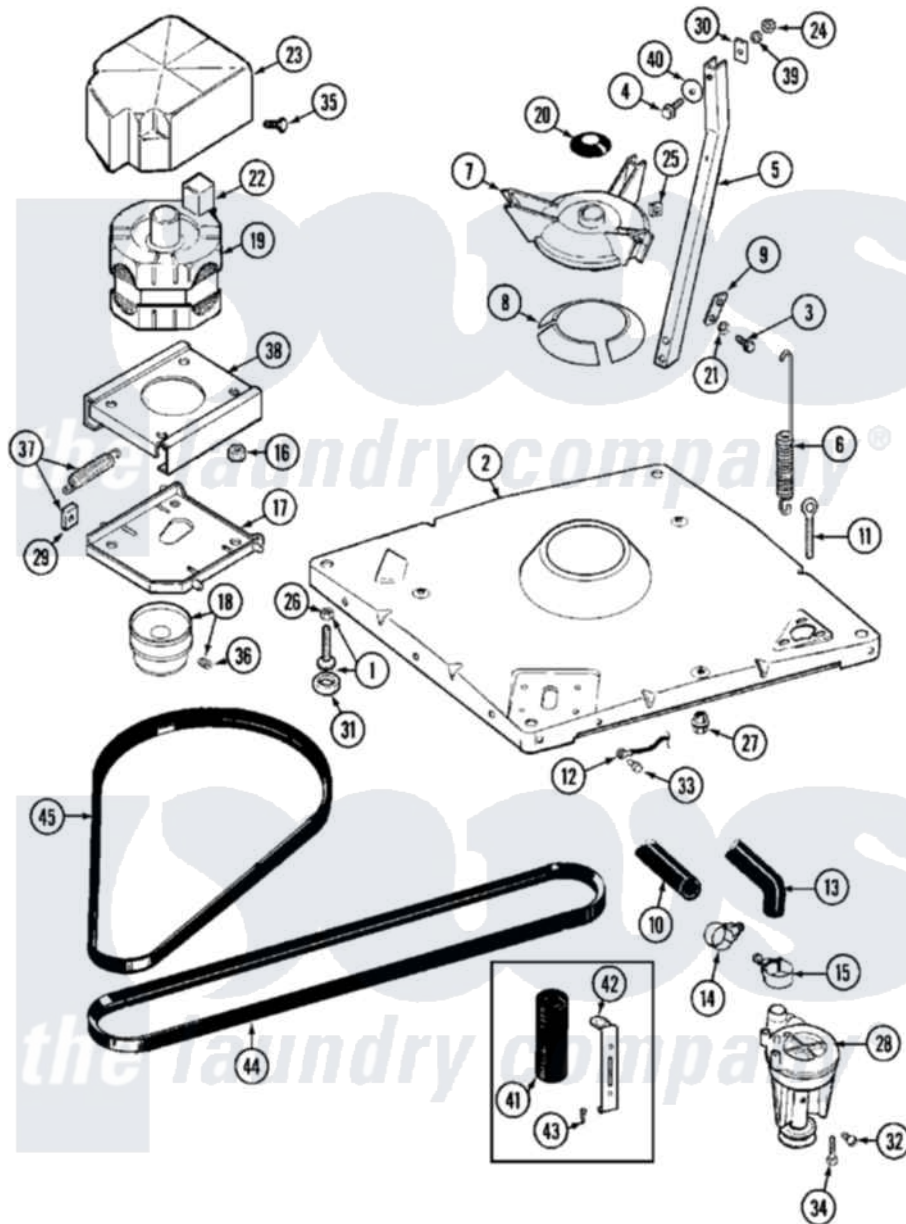

Maytag MAT12CSAAW 05 - BASE

Maytag [Residential Maytag MAT12CSAAW Washer Parts](#) Parts Diagram 05 - BASE
 Click on the part number to view part

Item	Original Part Number	Replaced By	Status	Part Description
001	Y302699	22003428		Leg, Adjustable
002	22001172	22002150		Base
003	Y015627			Screw- Hex
004	200744	W10175939		Bolt
"	205254	W10175938		Bolt
005	213100		Not Available	PART NOT USED
006	22001300			Spring, Centering
007	203725			Damper W/Bolt And Clip
008	203956			Damper Pad Kit
009	213073			Washer, Double Brace
010	22001816			Hose, Drain
011	216416			Bolt, Eye/Centering Spring
012	901220			Ground Wire
013	Y212989			Hose, Outer Tub To Pump
014	Y22001820	285655		Clamp, Hose
015	22001640	285655		Clamp, Hose