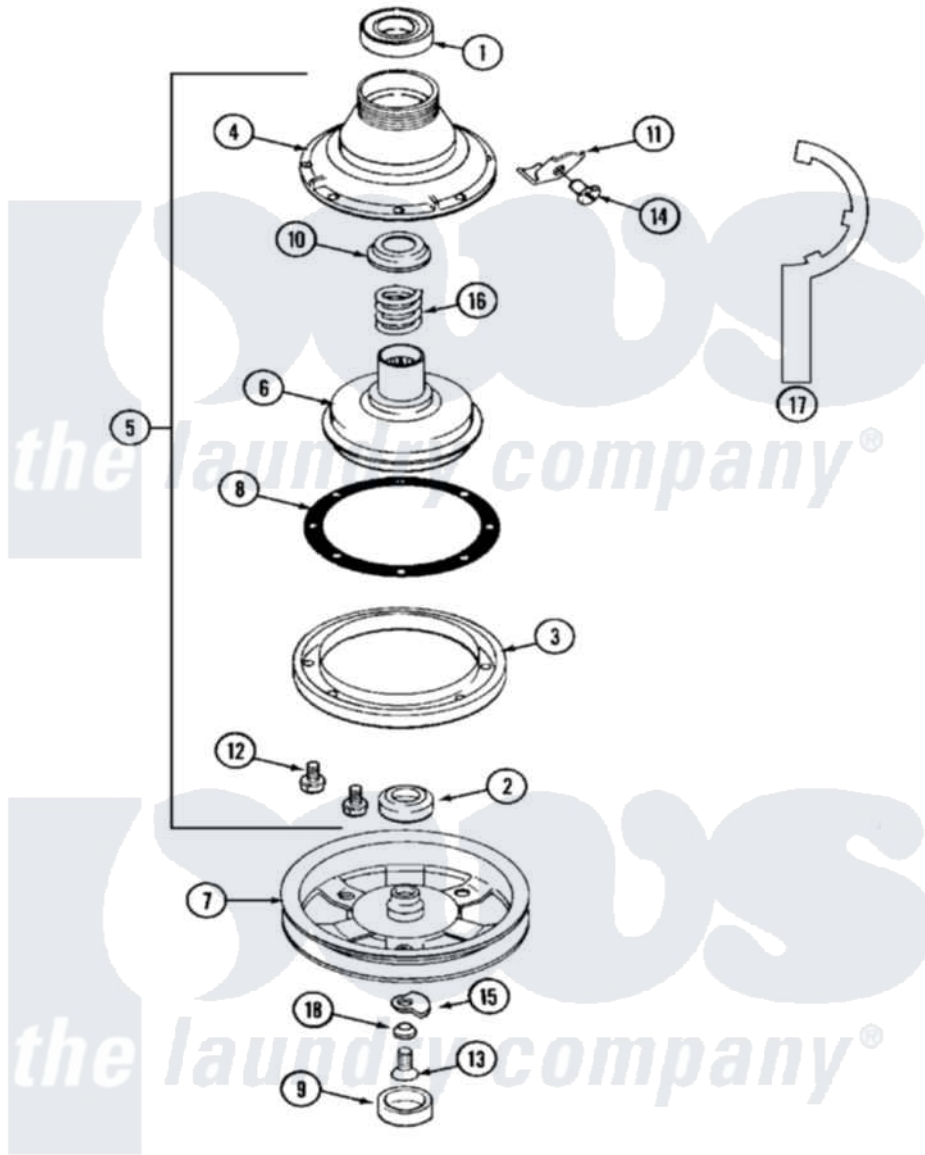

Maytag MAT12CSAAW 07 - CLUTCH & BRAKE

Maytag [Residential Maytag MAT12CSAAW Washer Parts](#) Parts Diagram 07 - CLUTCH & BRAKE
 Click on the part number to view part

Item	Original Part Number	Replaced By	Status	Part Description
001	Y200720	22003441		Bearing, Rear
002	200835			Bearing, Brake Rotor
003	211043	6-2011900		Brake Asse
004	211045	6-2011900		Brake Asse
005	201190	6-2011900		Brake Asse
006	201126	6-2011900		Brake Asse
007	211059	6-2301530		Pulley
"	22001441	22002432		Pulley Assembly
"	22002431	6-2301550		Pulley Assembly
"	22002432			Pulley Assembly
008	211042	6-2011900		Brake Asse
009	22002428			Cover, Dust
"	NLA		Not Available	CAP, OIL RETAINER
010	211039	6-2011900		Brake Asse
011	213325			Clip, Retaining
012	211000			SCREW, BRAKE DRUM (HEX HEAD)

013	211375	681582	Screw
014	213326		Bolt, Sems Retaining Clip
015	211089		Lug, Stop Pulley
016	211041	6-2011900	Brake Asse
017	Y038315	038315	Tool
018	211090	22003555	Washer, Stop Lug