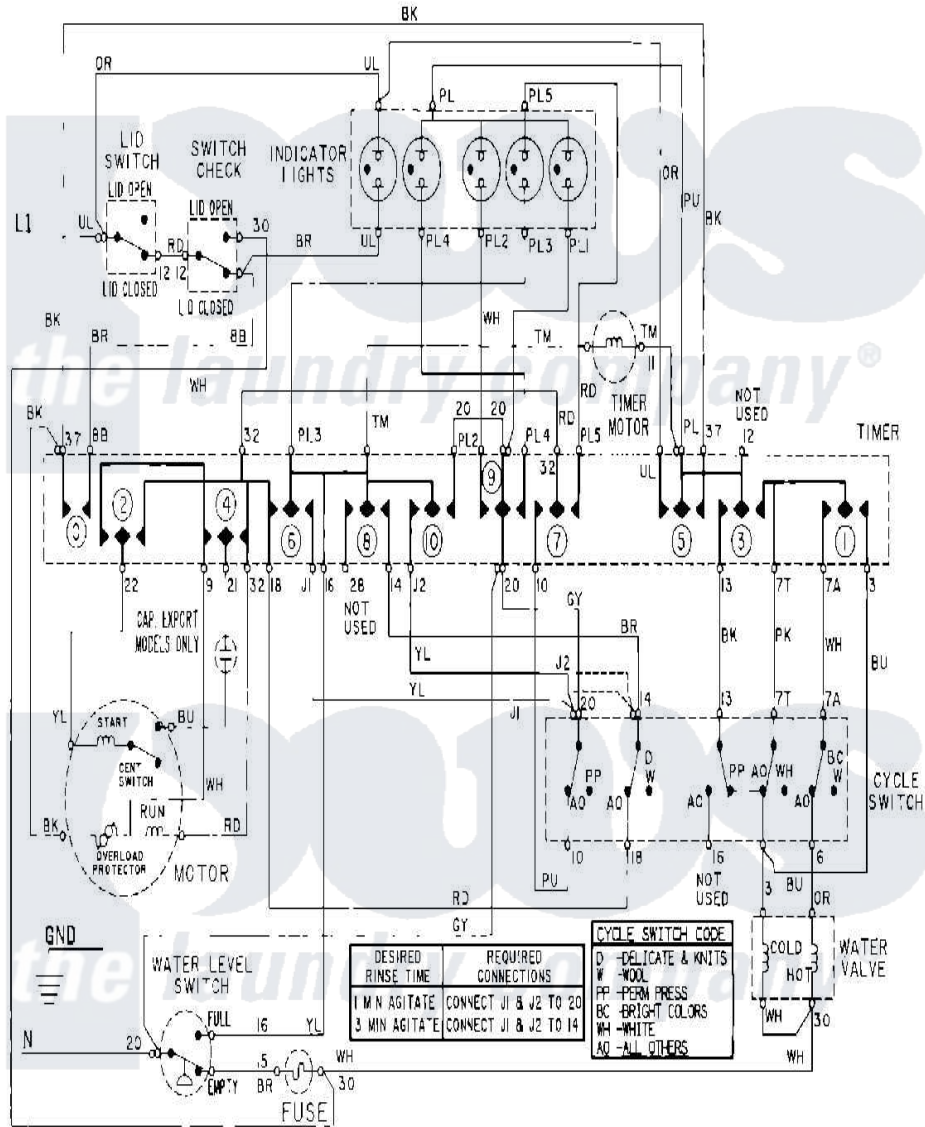

# Maytag MAT12CSAAW 08 - WIRING INFORMATION

Maytag Residential Maytag MAT12CSAAW Washer Parts Parts Diagram 08 - WIRING INFORMATION  
 Click on the part number to view part

Item	Original Part Number	Replaced By	Status	Part Description
001	NLA		Not Available	WIRING INFORMATION
"	NLA		Not Available	WIRING INFORMATION