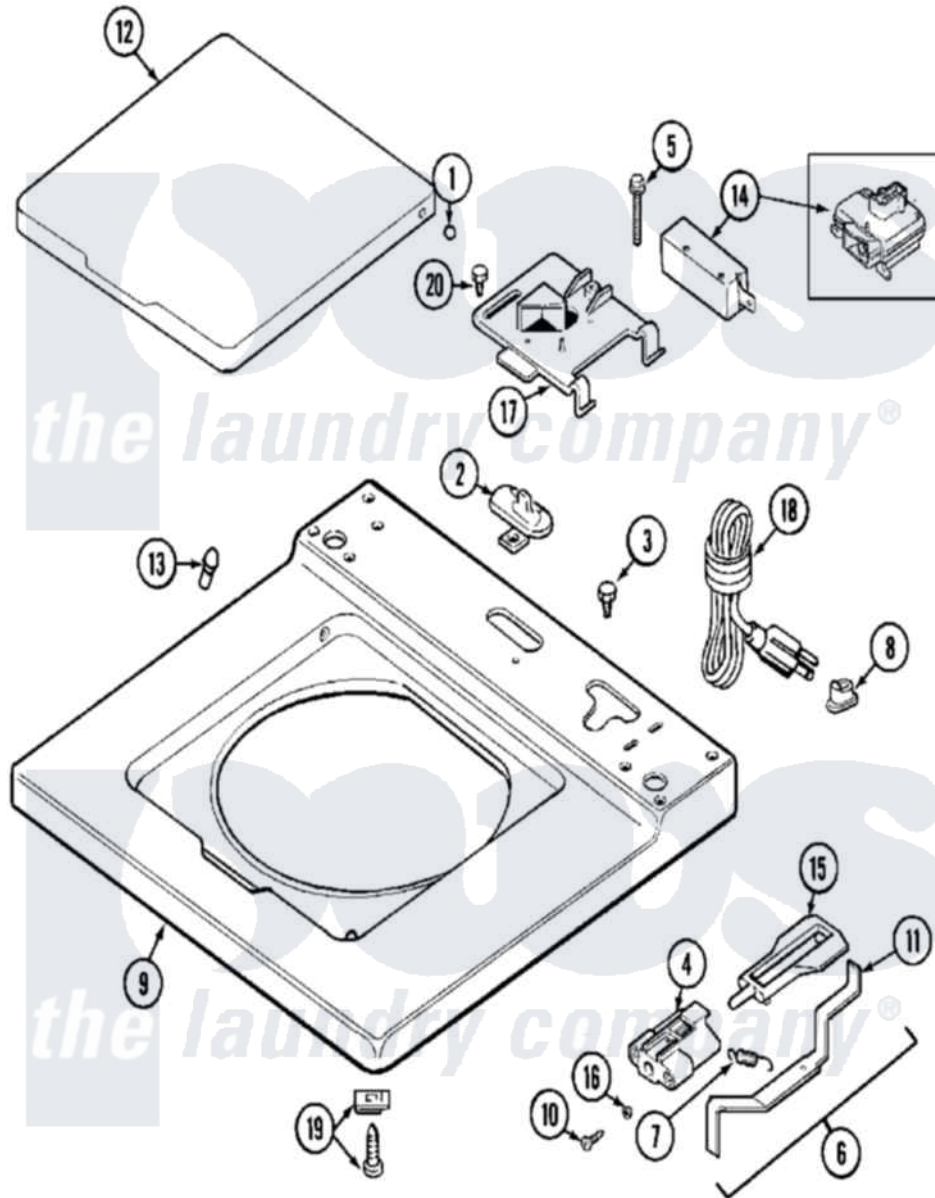

Maytag MAT12CSAAW 09 - TOP

Maytag [Residential Maytag MAT12CSAAW Washer Parts](#) Parts Diagram 09 - TOP
 Click on the part number to view part

Item	Original Part Number	Replaced By	Status	Part Description
001	211726			Hinge, Ball Lid
002	207159	489355		Screw, 8 X 1/2
"	22001298			Cap, Top Cover
003	210186	3370225		Screw
004	22002135			Bracket, Unbalance
"	NLA		Not Available	BRACKET, UNBALANCE---NA
005	213501			Screw, No.6-20 X 1-1/8 Inch
006	22001681			Unbalance Lever Assembly
"	22001969			Unbalance Lever Assembly
007	213720			Spring, Lid Switch
008	211881			Grommet, Cord Part Not Used-Gas Models Only
"	216183			Grommet, Cord Export
"	22002532	216183		Grommet, Cord Export
009	216423	3370225		Screw
"	22001867	22001970		Cover Assembly, Top

"	22001920		Fuse
"	22001921	10091101	Block-Fuse
"	22001970		Cover Assembly, Top
"	22001971	22002888	Cover, Top
"	22002142		Cover Assembly, Top --NA
"	NLA	Not Available	COVER, TOP (ALM)
010	910182	25-7809	Screw, No.6-20 1/2 Flthd Torx
011	22001672		Lever, Unbalance
"	22001968		Lever, Unbalance
012	22001341		Lid W/Legend
"	22001342	22002656	Lid, With Legend
"	22001594	22001341	Lid W/Legend
013	212716		Bumper, Lid
014	22001682		Switch Assembly, Lid W/4amp Fuse
"	22001922		Sub-Harness
"	22001967	12001908	Switch-Lid
"	22002383	22003813	Lid Switch
015	216255		Plunger, Lid Switch
016	211500		Washer, Bracket To Top Cover
017	22001678		Bracket, Switch And Fuse
018	205056	204590	Cord, Power
"	208569	Not Available	CORD, POWER
"	208746	Not Available	CORD, POWER (EXPORT)
"	208749	Not Available	CORD, POWER (EXPORT)
"	22001351	Not Available	CORD, POWER
"	22001549	22003062	Cord, Power
"	NLA	Not Available	CORD, POWER
019	204445		Screw And Fastener Assembly
020	207159	489355	Screw, 8 X 1/2
021	22003417		Actuator Kit