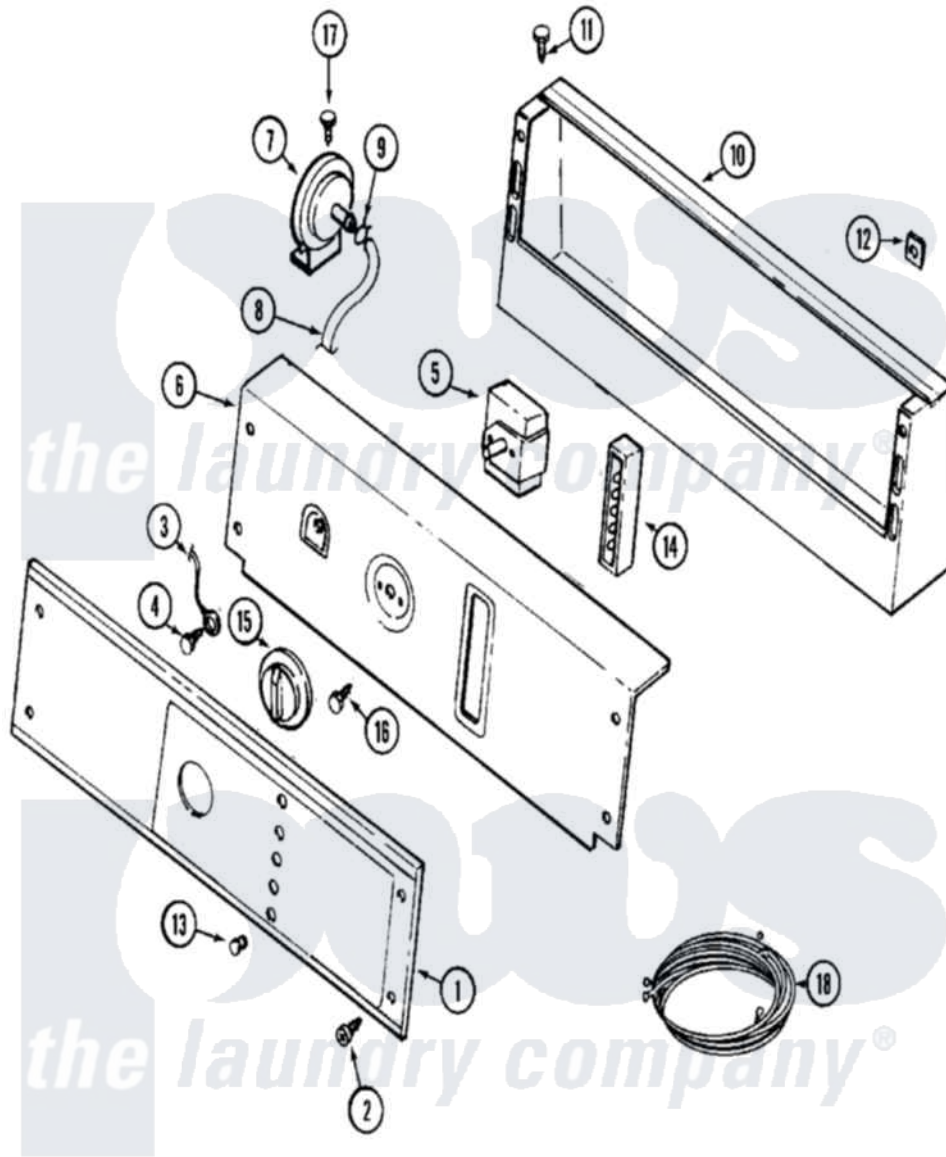

# Maytag MAT12CSAGW 01 - CONTROL PANEL

Maytag Residential Maytag MAT12CSAGW Washer Parts Parts Diagram 01 - CONTROL PANEL  
 Click on the part number to view part

Item	Original Part Number	Replaced By	Status	Part Description
001	<a href="#">22001884</a>			Panel, Control
"	NLA		Not Available	PANEL, CONTROL (W/LENS)
002	<a href="#">215506</a>			Screw, Control Panel Overlay
003	<a href="#">204807</a>			Ground Wire, Supp. Plte To Top Cover
004	210186	<a href="#">3370225</a>		Screw
005	<a href="#">205353</a>			Switch, DiAl-A-Fabric
006	<a href="#">22001592</a>			(WHT)
"	NLA		Not Available	BRACKET, BACK (ALM)
007	<a href="#">22001308</a>			Switch, Water Level
008	212942	<a href="#">22001619</a>		Tube, Water Level Switch
009	410296	<a href="#">596669</a>		Clamp, Manifold
010	<a href="#">206780</a>			Control Cover Assembly
"	206780L	<a href="#">206780</a>		Control Cover Assembly
"	<a href="#">211149</a>			Clip, Capacitor
"	211294	<a href="#">90767</a>		Screw, 8A X 3/8 HeX Washer Head Tapping

"	<a href="#">Y200832</a>		Capacitor
011	212276	<a href="#">W10116760</a>	Screw
012	<a href="#">215003</a>		Fastener, Panel And Bracket
013	<a href="#">215564</a>		Lens, Indicator Light
014	<a href="#">206881</a>		Indicator, Light
"	206882	<a href="#">W10133276</a>	Indicator, Five Light
015	<a href="#">206894</a>		Knob, Selector
"	215561	<a href="#">206894</a>	Knob, Selector
016	Y313588	<a href="#">488234</a>	Screw 8-32 X 1/4
017	211294	<a href="#">90767</a>	Screw, 8A X 3/8 HeX Washer Head Tapping
018	<a href="#">22001088</a>		Wire Harness, Main
"	<a href="#">22001093</a>		Wire Harness, Main
"	22002223	<a href="#">22002256</a>	Wire Harness Kit
"	<a href="#">22002256</a>		Wire Harness Kit
"	<a href="#">22002324</a>		Wire Harness
"	<a href="#">314531</a>		Connector, Edgeboard
"	NLA	Not Available	HARNESS, WIRE
"	<a href="#">Y312953</a>		Terminal, Edgeboard