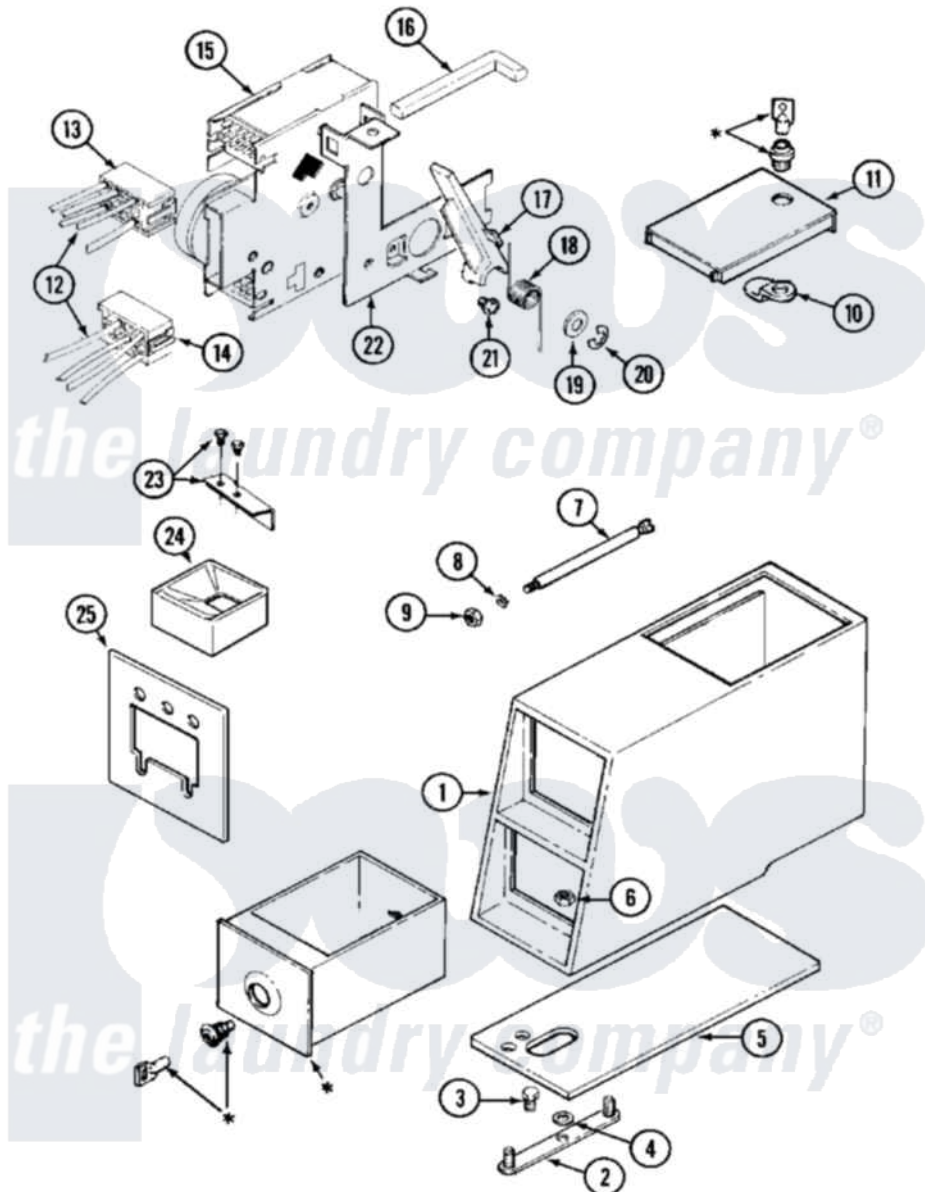

Maytag MAT12CSAGW 02 - CONTROL CENTER

* CONTACT YOUR COMMERCIAL LAUNDRY DISTRIBUTOR

Maytag [Residential Maytag MAT12CSAGW Washer Parts](#) Parts Diagram 02 - CONTROL CENTER

[Click on the part number to view part](#)

Item	Original Part Number	Replaced By	Status	Part Description
001	22002478		Not Available	VAULT, COIN (WHT) (ORIGINAL COIN VAULT NLA USE
"	22002479	22002885		Vault, Coin
002	22001810		Not Available	STRAP, MOUNTING
003	211294	90767		Screw, 8A X 3/8 HeX Washer Head Tapping
004	910309			Washer, Mounting Strap
005	22001870			Gasket, Coin Vault
"	22001874			Gasket, Coin Vault
006	Y052740	62739		Nut, Lock
007	211605			Bezel, Timer Dial
"	22001903	8576635		Bolt
008	910387			Lockwasher, Vault Assembly
009	Y052721			Nut, Terminal Block Plate
010	NLA		Not Available	CAM, LOCKING
011	22001881			Grommet, Double