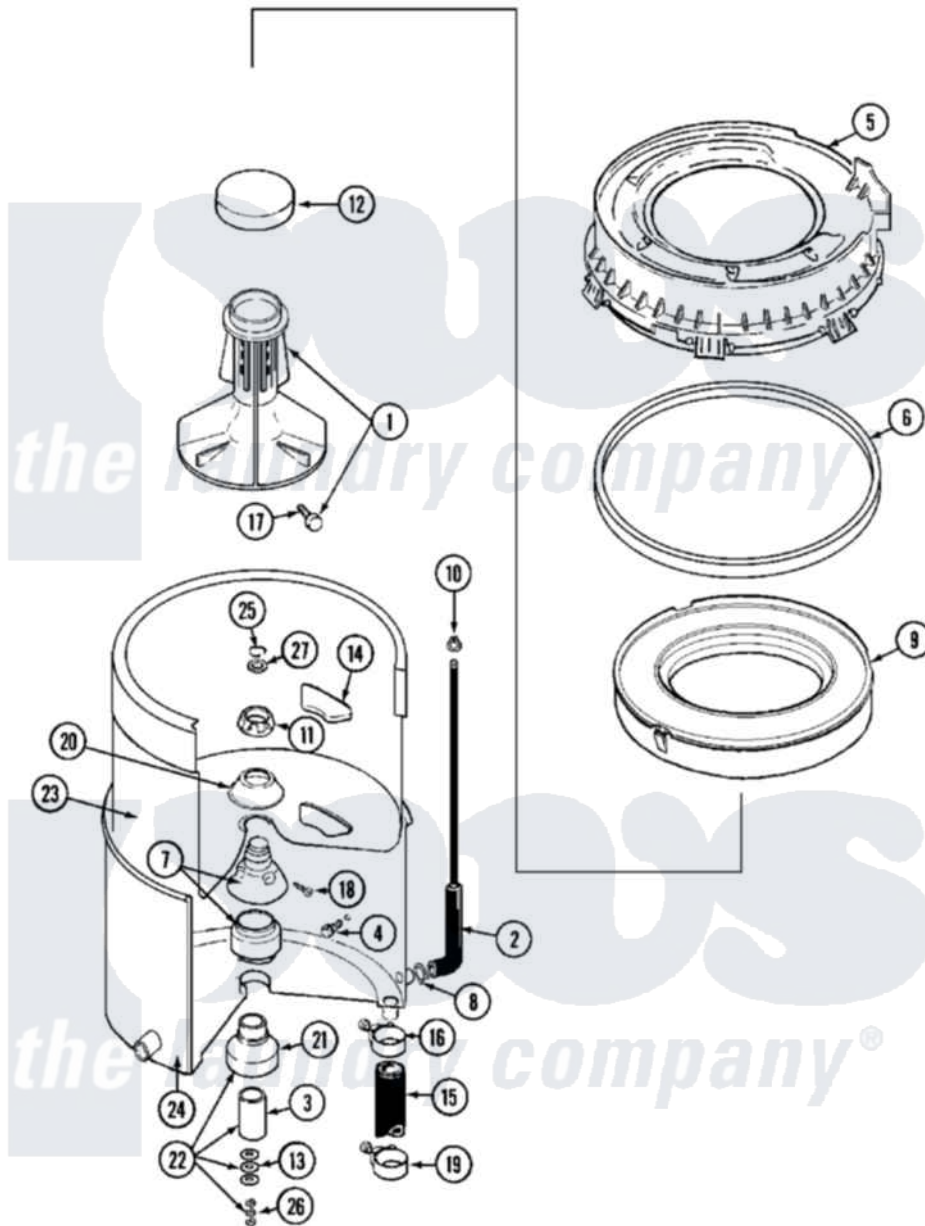

Maytag MAT12CSAGW 04 - TUB

Maytag [Residential Maytag MAT12CSAGW Washer Parts](#) Parts Diagram 04 - TUB
 Click on the part number to view part

Item	Original Part Number	Replaced By	Status	Part Description
001	208543			Agitator
002	212942	22001619		Tube, Water Level Switch
003	211130			Bearing Liner, Tub Bearing
004	200744	W10175939		Bolt
"	205254	W10175938		Bolt
005	22001606	12001270		Kit, Injector Acc.
006	Y22001201	22001007		Gasket, Cover To Tub
007	22001648	6-2095720		Mounting S
008	211641			Clamp, 1-1/16"
009	22001142			Ring, Balance
010	410296	596669		Clamp, Manifold
011	211047	6-2110472		Nut- Clamp
012	215532			Cap, Agitator
013	211100			Washer, Outer Tub
014	215980			Plug, Filter Hole
015	Y212989			Hose, Outer Tub To Pump

016	22001640	285655	Clamp, Hose
017	206478	Not Available	SCREW & WASHER FOR AGITATOR
018	22001423		Set Screw, Mounting Stem
019	22001640	285655	Clamp, Hose
020	211210		Washer, Clamping Nut
021	200824	6-2040130	Tub Bearin
022	204013	6-2040130	Tub Bearin
023	22001141	Y2201881	Tub, Inner Short White SP
024	22001115	22003312	Tub, Outer
025	Y015667		Retaining Ring
026	Y054867		Washer, Lock
027	Y015666		Washer, Retaining -