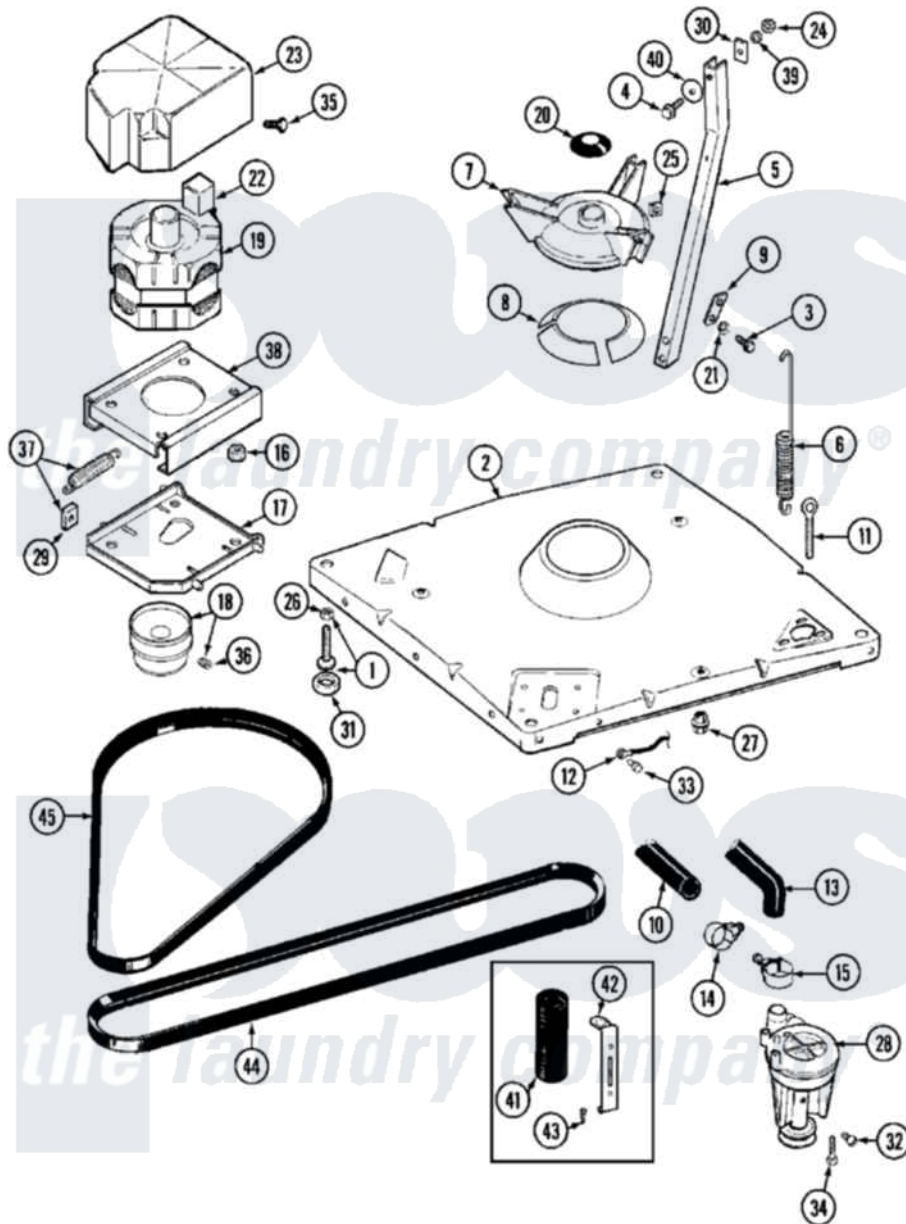

Maytag MAT12CSAGW 05 - BASE

Maytag [Residential Maytag MAT12CSAGW Washer Parts](#) Parts Diagram 05 - BASE
 Click on the part number to view part

Item	Original Part Number	Replaced By	Status	Part Description
001	Y302699	22003428		Leg, Adjustable
002	22001172	22002150		Base
003	Y015627			Screw- Hex
004	200744	W10175939		Bolt
"	205254	W10175938		Bolt
005	213100		Not Available	PART NOT USED
006	22001300			Spring, Centering
007	203725			Damper W/Bolt And Clip
008	203956			Damper Pad Kit
009	213073			Washer, Double Brace
010	22001816			Hose, Drain
011	216416			Bolt, Eye/Centering Spring
012	901220			Ground Wire
013	Y212989			Hose, Outer Tub To Pump
014	Y22001820	285655		Clamp, Hose
015	22001640	285655		Clamp, Hose