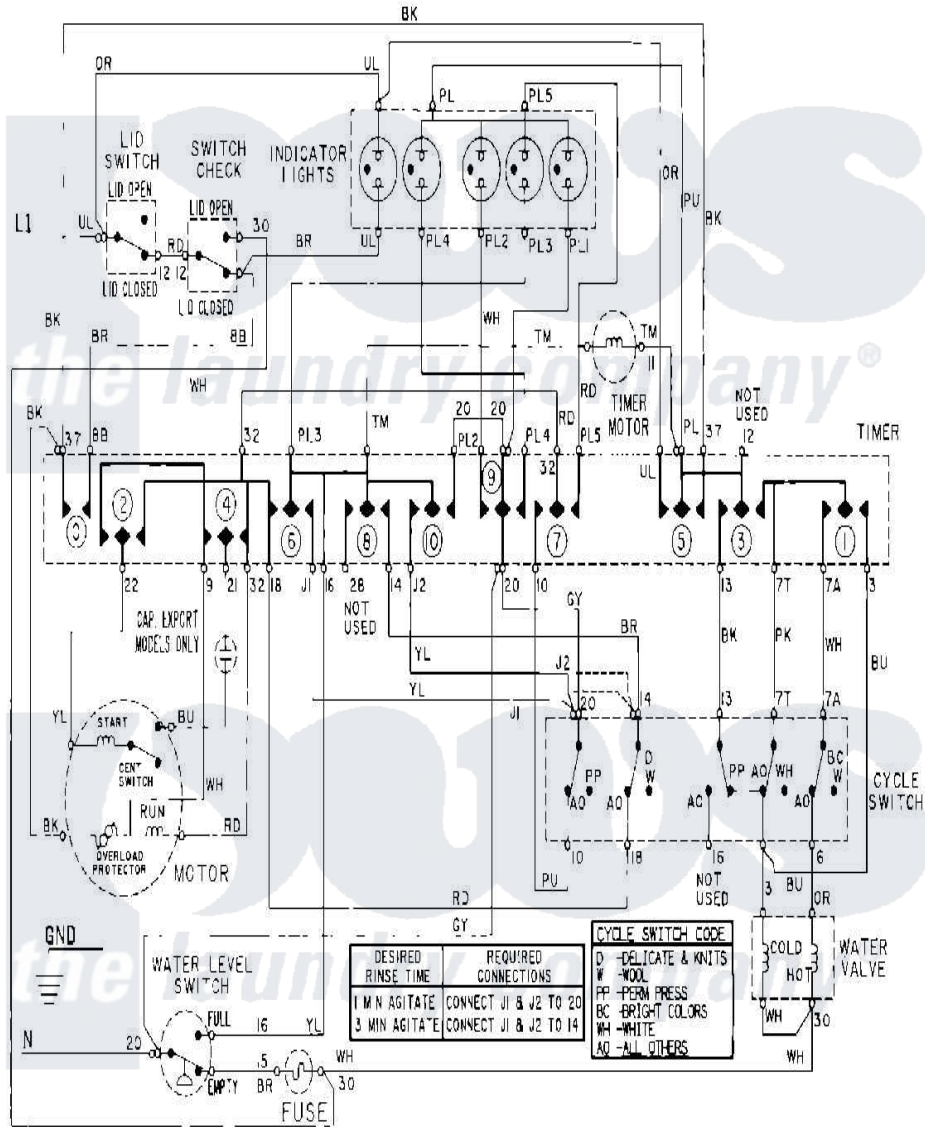

Maytag MAT12CSAGW 08 - WIRING INFORMATION

Maytag Residential Maytag MAT12CSAGW Washer Parts Parts Diagram 08 - WIRING INFORMATION
 Click on the part number to view part

Item	Original Part Number	Replaced By	Status	Part Description
001	NLA		Not Available	WIRING INFORMATION
"	NLA		Not Available	WIRING INFORMATION