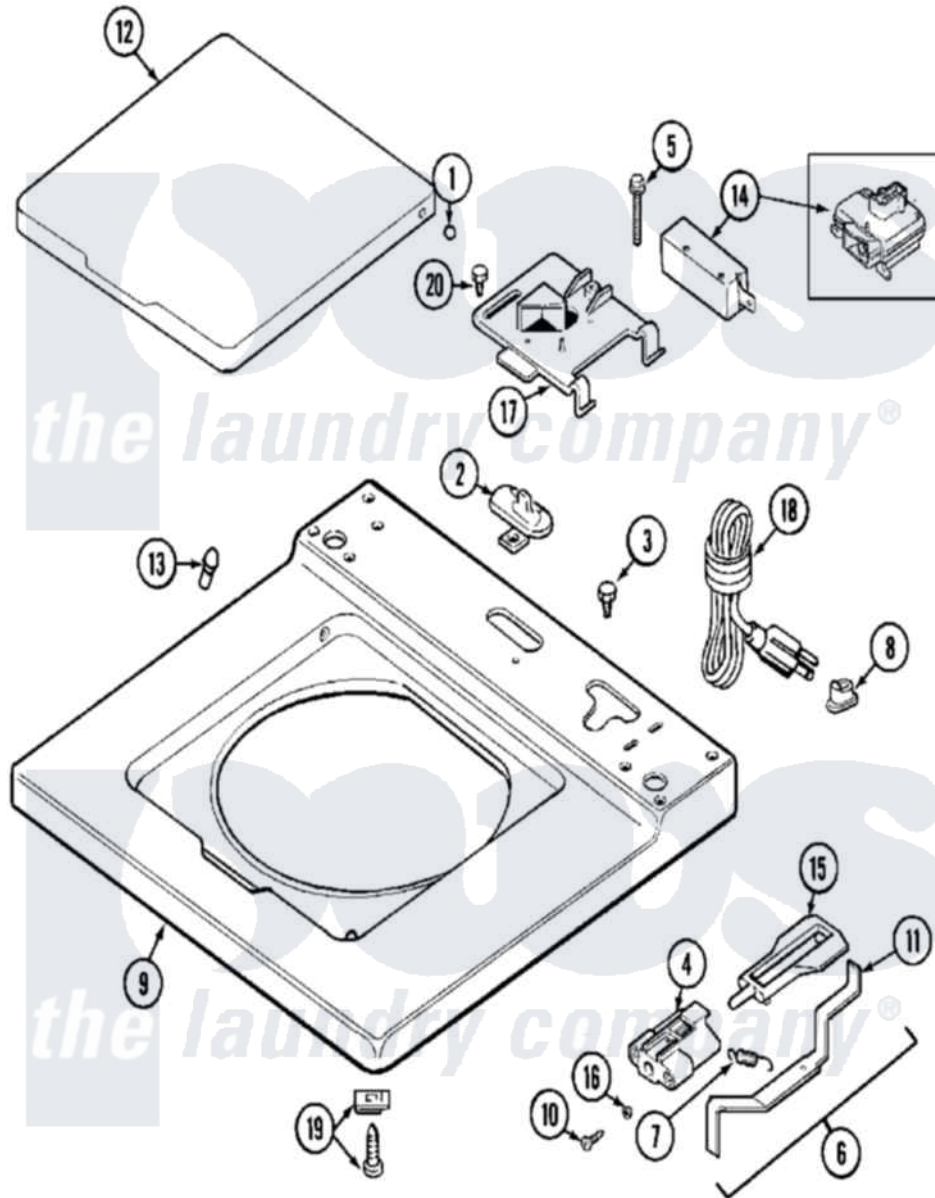

# Maytag MAT12CSAGW 09 - TOP

Maytag Residential Maytag MAT12CSAGW Washer Parts Parts Diagram 09 - TOP  
 Click on the part number to view part

Item	Original Part Number	Replaced By	Status	Part Description
001	<a href="#">211726</a>			Hinge, Ball Lid
002	207159	<a href="#">489355</a>		Screw, 8 X 1/2
"	<a href="#">22001298</a>			Cap, Top Cover
003	210186	<a href="#">3370225</a>		Screw
004	<a href="#">22002135</a>			Bracket, Unbalance
"	NLA		Not Available	BRACKET, UNBALANCE----NA
005	<a href="#">213501</a>			Screw, No.6-20 X 1-1/8 Inch
006	<a href="#">22001681</a>			Unbalance Lever Assembly
"	<a href="#">22001969</a>			Unbalance Lever Assembly
007	<a href="#">213720</a>			Spring, Lid Switch
008	<a href="#">211881</a>			Grommet, Cord Part Not Used-Gas Models Only
"	<a href="#">216183</a>			Grommet, Cord Export
"	22002532	<a href="#">216183</a>		Grommet, Cord Export
009	216423	<a href="#">3370225</a>		Screw
"	22001867	<a href="#">22001970</a>		Cover Assembly, Top