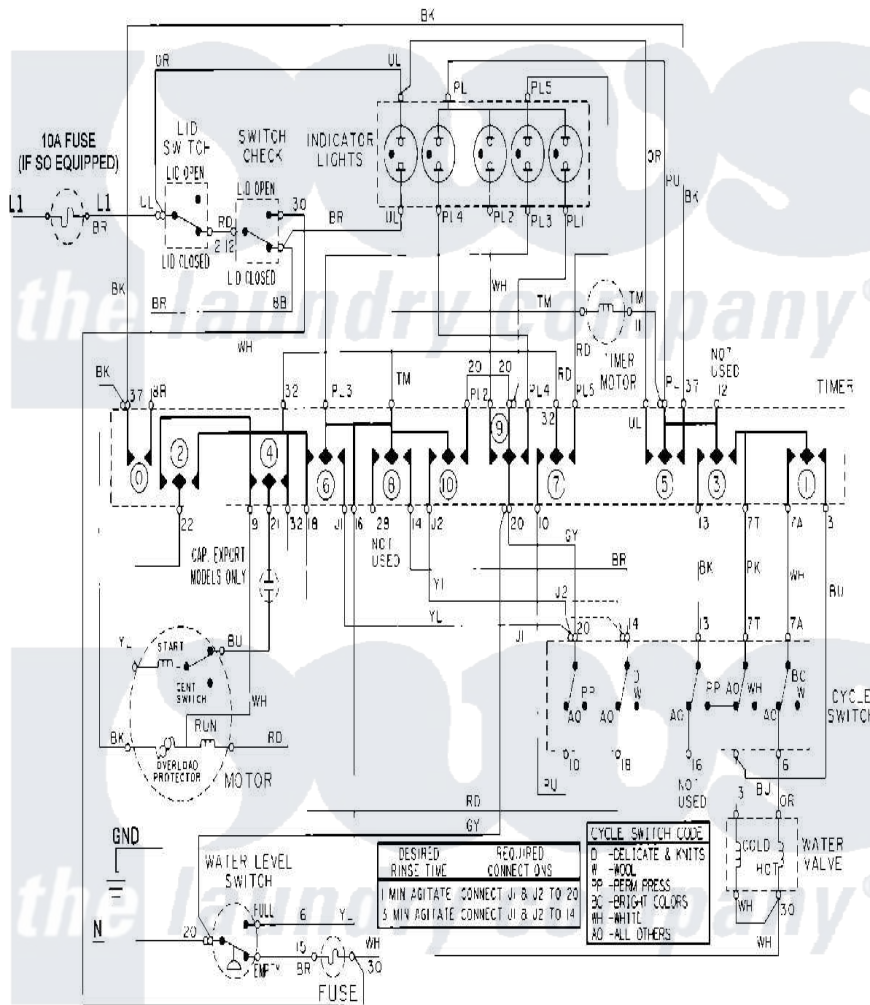

Maytag MAT12CSAKL 09 - WIRING INFORMATION (BSQ)

Maytag [Residential Maytag MAT12CSAKL Washer Parts](#) Parts Diagram 09 - WIRING INFORMATION (BSQ)
 Click on the part number to view part

Item	Original Part Number	Replaced By	Status	Part Description
001	NLA		Not Available	WIRING INFORMATION