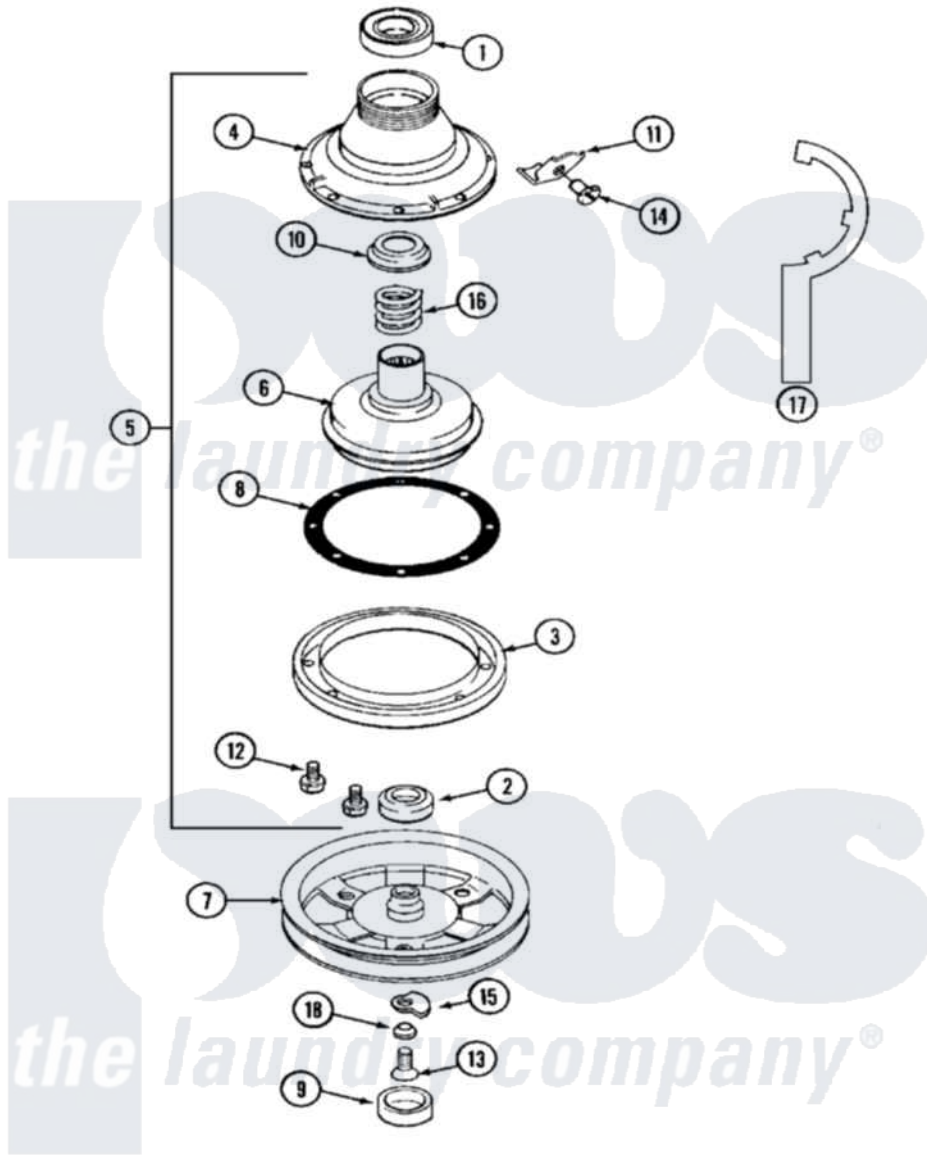

Maytag MAT12CSAQ 07 - CLUTCH & BRAKE (BSQ)

Maytag [Residential Maytag MAT12CSAQ Washer Parts](#) Parts Diagram 07 - CLUTCH & BRAKE (BSQ)
 Click on the part number to view part

Item	Original Part Number	Replaced By	Status	Part Description
001	Y200720	22003441		Bearing, Rear
002	200835			Bearing, Brake Rotor
003	211043	6-2011900		Brake Asse
004	211045	6-2011900		Brake Asse
005	201190	6-2011900		Brake Asse
006	201126	6-2011900		Brake Asse
007	22002431	6-2301550		Pulley Assembly
"	22002432			Pulley Assembly
008	211042	6-2011900		Brake Asse
009	22002428			Cover, Dust
010	211039	6-2011900		Brake Asse
011	213325			Clip, Retaining
012	211000			SCREW, BRAKE DRUM (HEX HEAD)
013	211375	681582		Screw
014	213326			Bolt, Sems Retaining Clip
015	211089			Lug, Stop Pulley

016	211041	6-2011900	Brake Asse
017	Y038315	038315	Tool
018	211090	22003555	Washer, Stop Lug