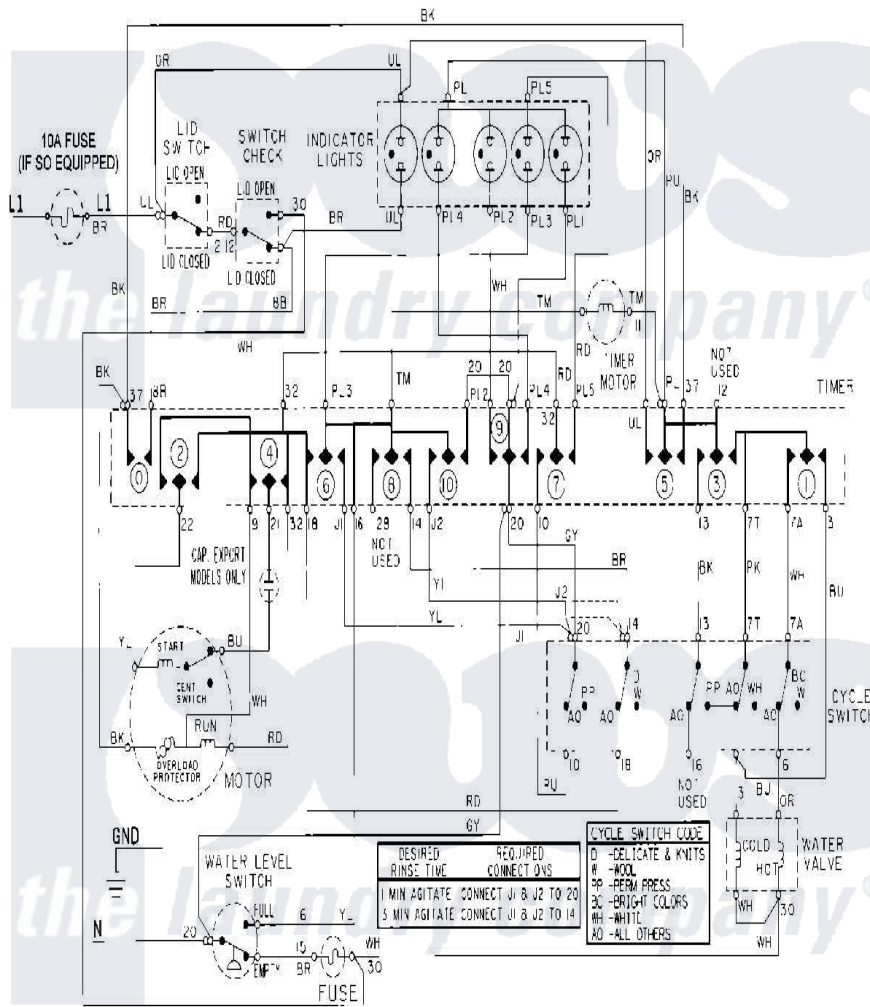

Maytag MAT12CSAKQ 08 - WIRING INFORMATION (BSQ)

Maytag [Residential Maytag MAT12CSAKQ Washer Parts](#) Parts Diagram 08 - WIRING INFORMATION (BSQ)
 Click on the part number to view part

Item	Original Part Number	Replaced By	Status	Part Description
001	NLA		Not Available	WIRING INFORMATION