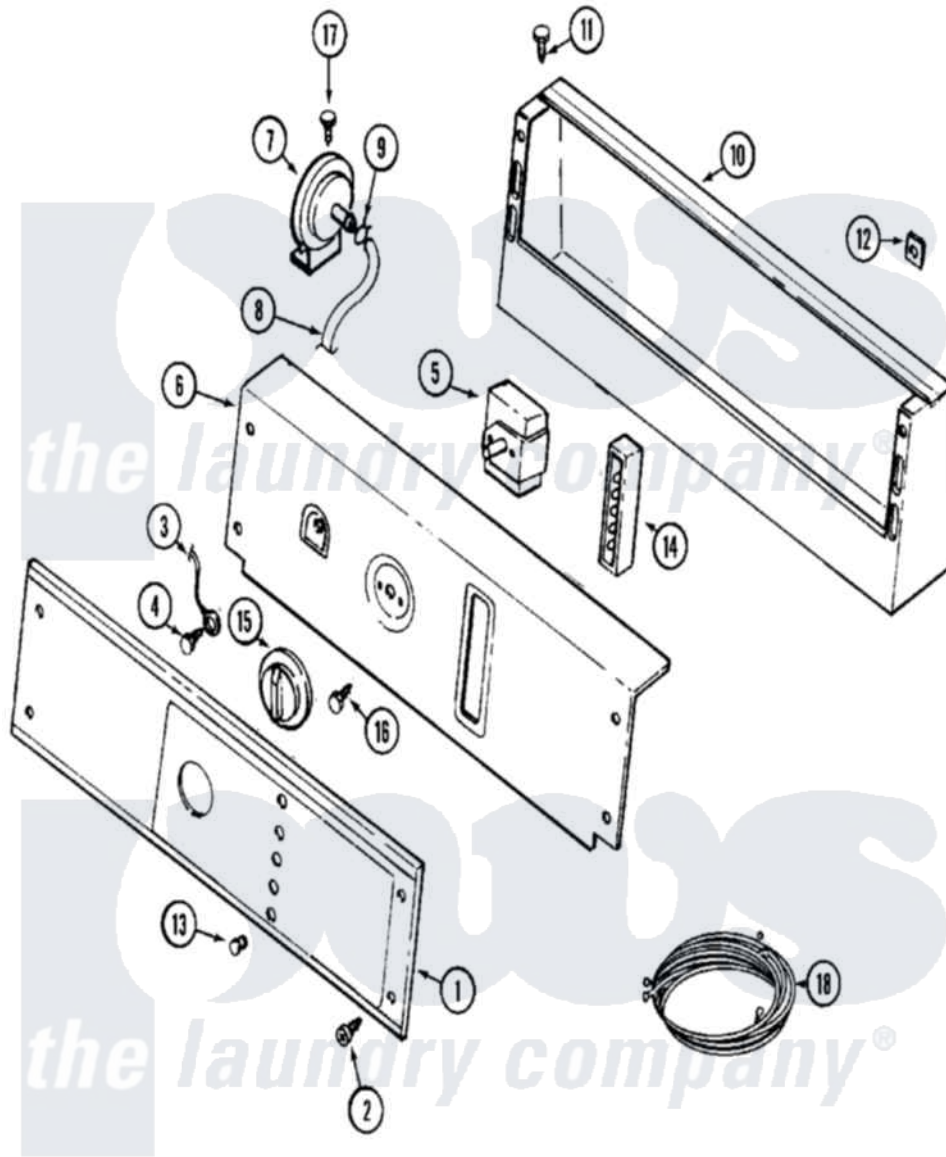

# Maytag MAT12CSDAQ 01 - CONTROL PANEL

Maytag [Residential Maytag MAT12CSDAQ Washer Parts](#) Parts Diagram 01 - CONTROL PANEL  
 Click on the part number to view part

Item	Original Part Number	Replaced By	Status	Part Description
001	<a href="#">22004319</a>			Panel, Control W/Lens
002	<a href="#">215506</a>			Screw, Control Panel Overlay
003	<a href="#">22001959</a>			Wire, Ground
004	22003817	<a href="#">3370225</a>		Screw
005	<a href="#">205353</a>			Switch, DiAl-A-FABRIC
006	<a href="#">22003096</a>			Bracket, Back
"	<a href="#">22003097</a>			Bracket, Back
007	<a href="#">22001308</a>			Switch, Water Level
008	<a href="#">22001619</a>			Tube, Water Level Switch
009	410296	<a href="#">596669</a>		Clamp, Manifold
010	<a href="#">22003091</a>			Console
"	<a href="#">22003092</a>			Console
011	212276	<a href="#">W10116760</a>		Screw
012	<a href="#">215003</a>			Fastener, Panel And Bracket
013	<a href="#">215564</a>			Lens, Indicator Light
014	<a href="#">206881</a>			Indicator, Light

015	<a href="#">206894</a>		Knob, Selector
016	Y313588	<a href="#">488234</a>	Screw 8-32 X 1/4
017	211168	<a href="#">W10139210</a>	Screw, 8-18 X 5/16
018	<a href="#">22002324</a>		Wire Harness
"	<a href="#">22004389</a>		Harness, Wire
"	<a href="#">22004409</a>		Harness, Wire
"	<a href="#">Y200832</a>		Capacitor