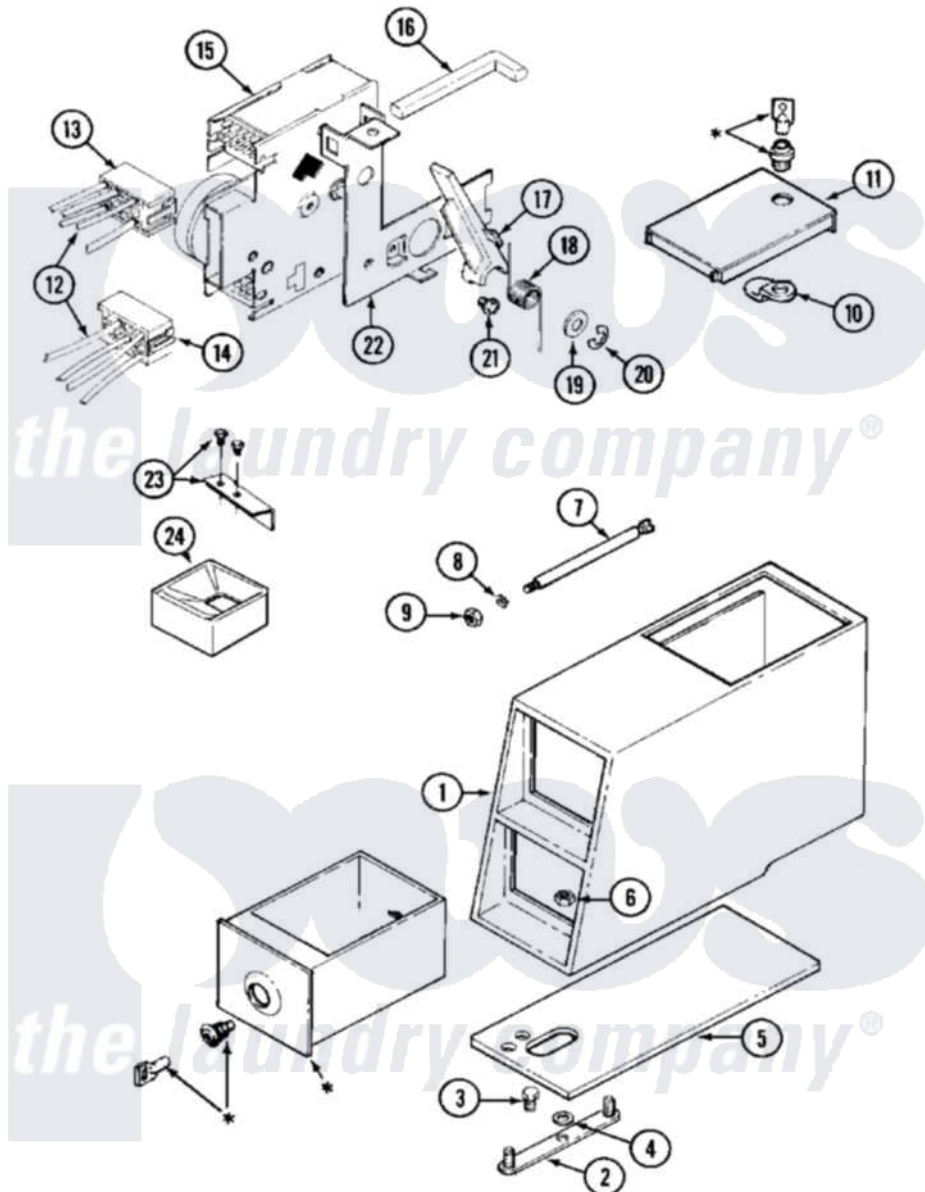

Maytag MAT12CSDAQ 02 - CONTROL CENTER

* CONTACT YOUR COMMERCIAL LAUNDRY DISTRIBUTOR

Maytag [Residential Maytag MAT12CSDAQ Washer Parts](#) Parts Diagram 02 - CONTROL CENTER

[Click on the part number to view part](#)

Item	Original Part Number	Replaced By	Status	Part Description
001	22002478		Not Available	VAULT, COIN (WHT) (ORIGINAL COIN VAULT NLA USE)
"	22002885			Vault, Coin
002	22001810		Not Available	STRAP, MOUNTING
003	211294	90767		Screw, 8A X 3/8 HeX Washer Head Tapping
004	910309			Washer, Mounting Strap
005	22001870			Gasket, Coin Vault
"	22002599			Gasket, Coin Vault
006	Y052740	62739		Nut, Lock
007	22001903	8576635		Bolt
008	910387			Lockwasher, Vault Assembly
009	Y052721			Nut, Terminal Block Plate
010	22003677			Nut, Locking Cam
"	NLA		Not Available	CAM, LOCKING
011	22003679			Timer Access Door Assembly

"	22003692		Timer Access Door Assembly
012	22002324		Wire Harness
013	22001885		Housing, Connector ---N
014	22001886		Housing, Connector
015	22001083		Timer
016	216442		Rod, Actuator
017	22001042		Pivot Arm, Timer
018	214663		Spring For Timer Lever
019	22001398		Retainer, Spring---NA
020	Y312270		Clip, Spring Retainer
021	216412		Screw, Bracket To Timer
022	22001043		Bracket, Timer
023	22001811	22003415	Actuator K
024	22001913	22003600	Kit- Door
"	22002533		Weld Assembly, Funnel
"	22003794		Kit, Door Actuator For Bisque Also