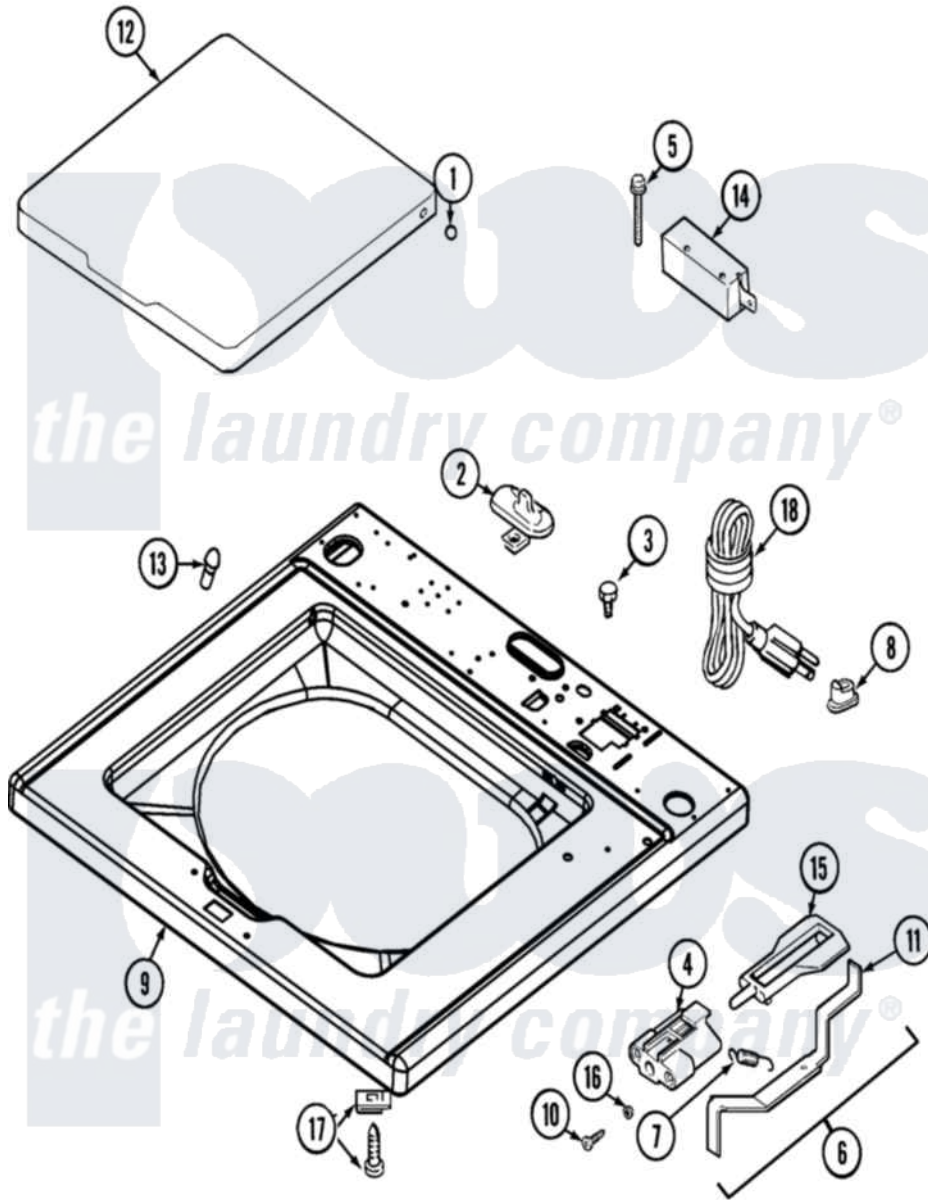

Maytag MAT12CSDAQ 03 - TOP

Maytag [Residential Maytag MAT12CSDAQ Washer Parts](#) Parts Diagram 03 - TOP
 Click on the part number to view part

Item	Original Part Number	Replaced By	Status	Part Description
001	211726			Hinge, Ball Lid
002	207159	489355		Screw, 8 X 1/2
"	22001298			Cap, Top Cover
003	210186	3370225		Screw
004	22002135			Bracket, Unbalance
005	213501			Screw, No.6-20 X 1-1/8 Inch
006	22001969			Unbalance Lever Assembly
007	213720			Spring, Lid Switch
008	211881			Grommet, Cord Part Not Used-Gas Models Only
009	22001970			Cover Assembly, Top
"	22002888			Cover, Top
010	910182	25-7809		Screw, No.6-20 1/2 Flthd Torx
011	22001672			Lever, Unbalance
012	22001341			Lid W/Legend
"	22002656			Lid, With Legend
013	212716			Bumper, Lid

014	22004243	Switch, Lid
015	216255	Plunger, Lid Switch
016	211500	Washer, Bracket To Top Cover
017	204445	Screw And Fastener Assembly
018	22003027	22003062 Cord, Power